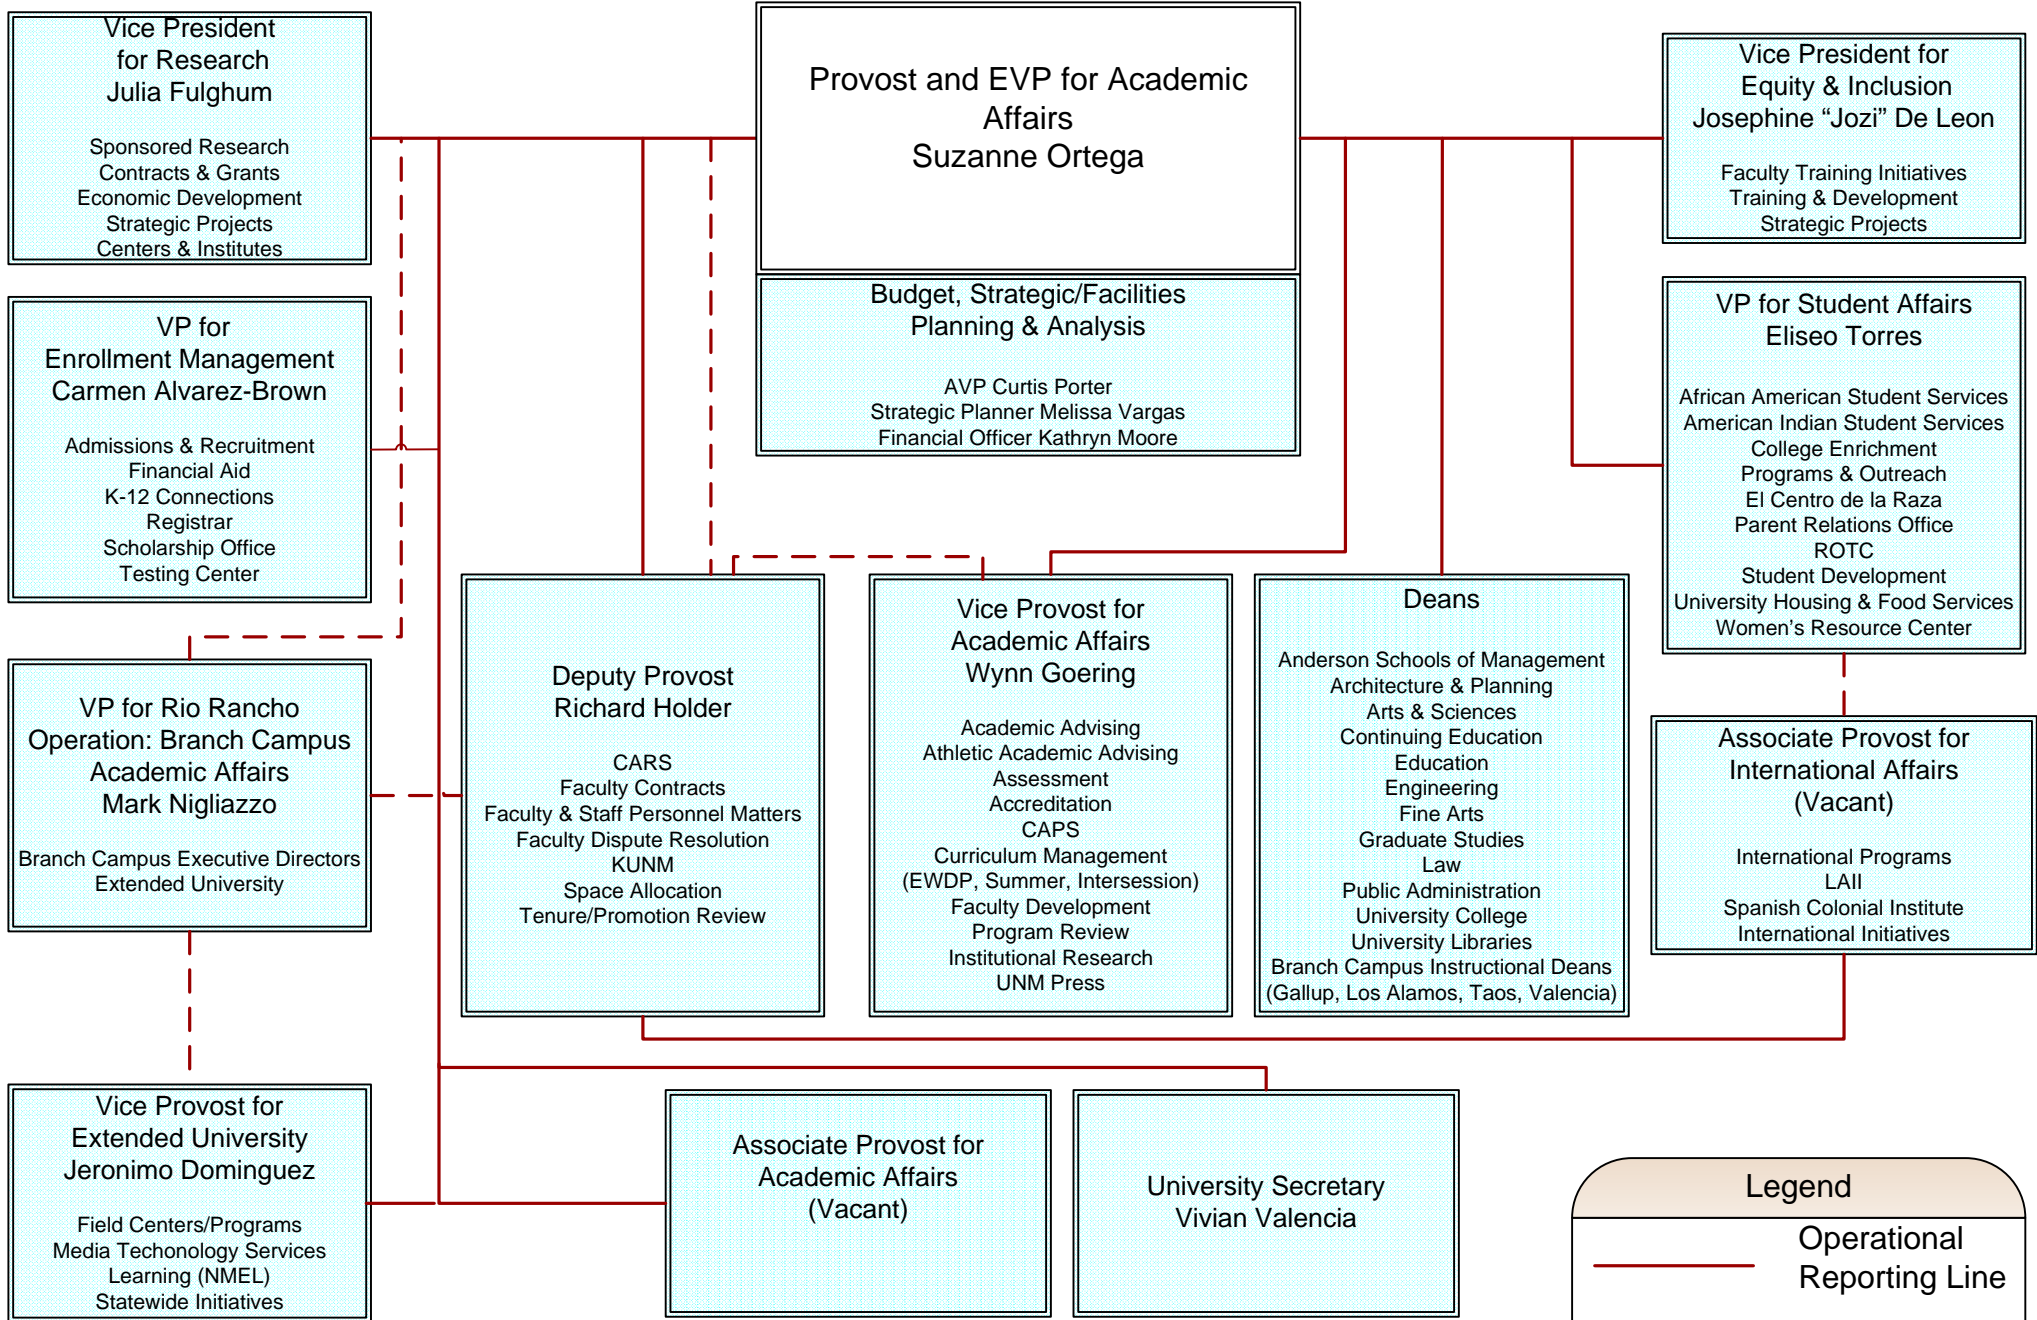

PROVOST ORGANIZATION CHART (12/12/2008)

Legend

— Operational Reporting Line

- - - Strategic Reporting Line