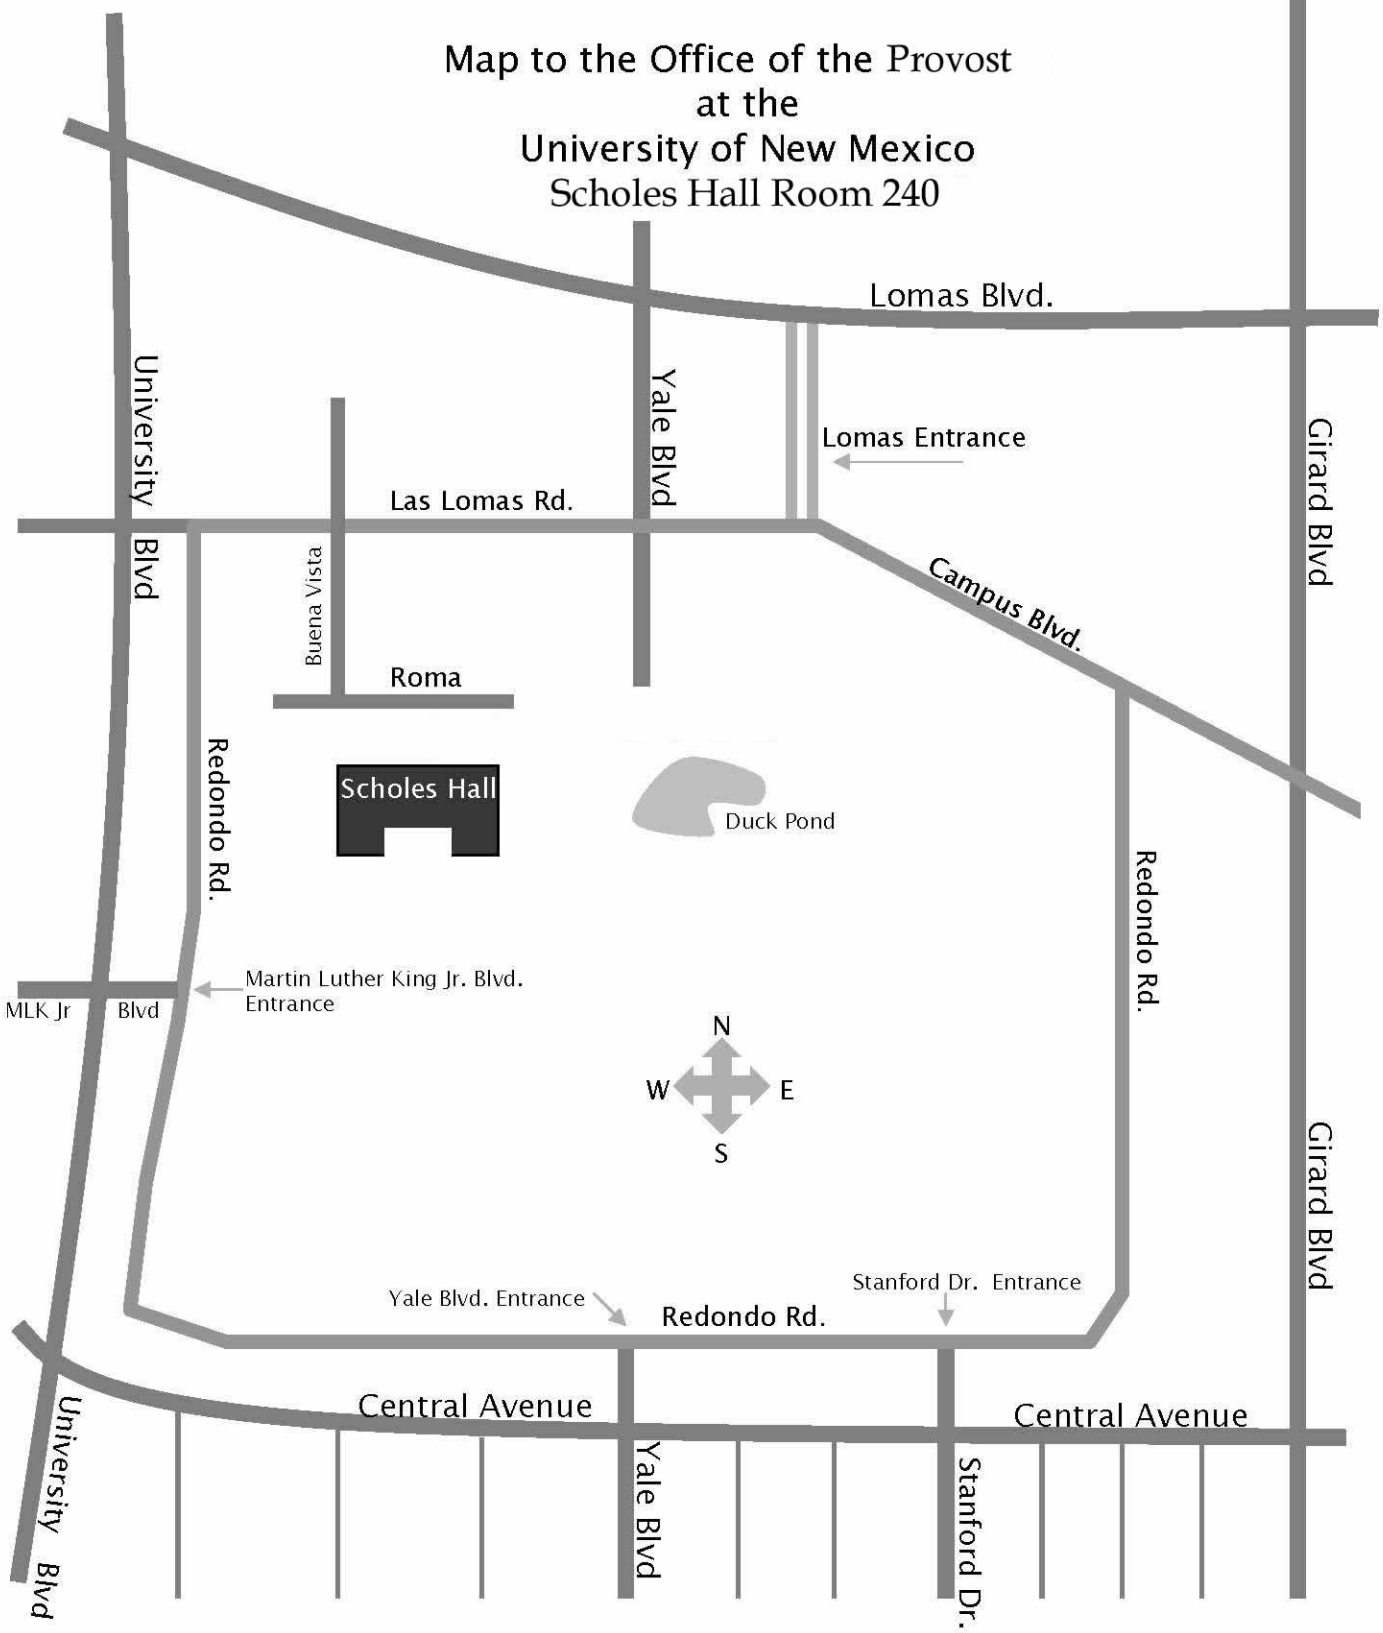

Map to the Office of the Provost
at the
University of New Mexico
Scholes Hall Room 240

University Blvd

Las Lomas Rd.

Buena Vista

Roma

Scholes Hall

Duck Pond

Redondo Rd.

MLK Jr Blvd

Martin Luther King Jr. Entrance

Yale Blvd. Entrance

Redondo Rd.

Stanford Dr. Entrance

Central Avenue

Yale Blvd

Stanford Dr.

Central Avenue

Lomas Blvd.

Lomas Entrance

Campus Blvd.

Redondo Rd.

Girard Blvd

Girard Blvd