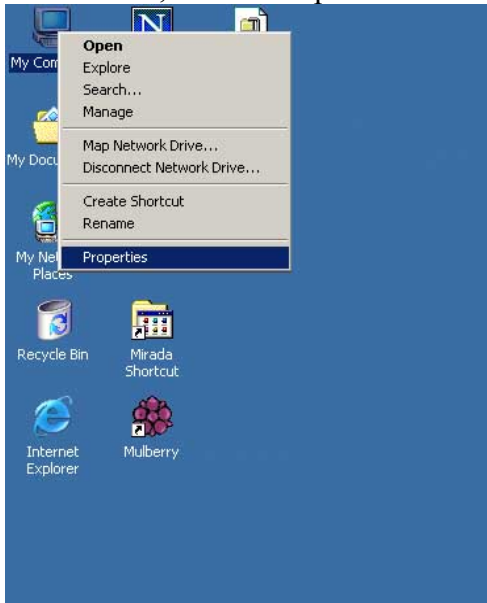

# How to know about your Operating System

Select my computer then right-click the selected icon

A window like down below will appear  
At that time, select "Properties".

If you are running under Windows 98 Operating System, you will see that:  
In the circle, you now can know what is your operating system:

- Microsoft Windows 98 Second Edition.

Underlined is the amount of physical memory installed:

If you are running under Windows 2000 Operating System, you will see that:  
In the circle, you now can know what is your operating system: