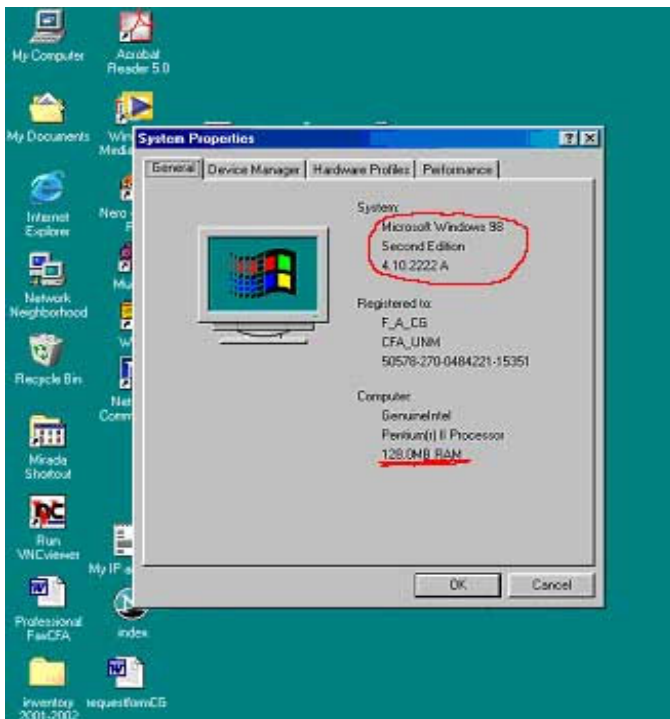

# How to know about your Operating System

Select my computer then right-click the selected icon

A window like down below will appear  
At that time, select "Properties".

If you are running under Windows 98 Operating System, you will see that:  
In the circle, you now can know what is your operating system:

- Microsoft Windows 98 Second Edition.

Underlined is the amount of physical memory installed:

If you are running under Windows 2000 Operating System, you will see that:  
In the circle, you now can know what is your operating system: