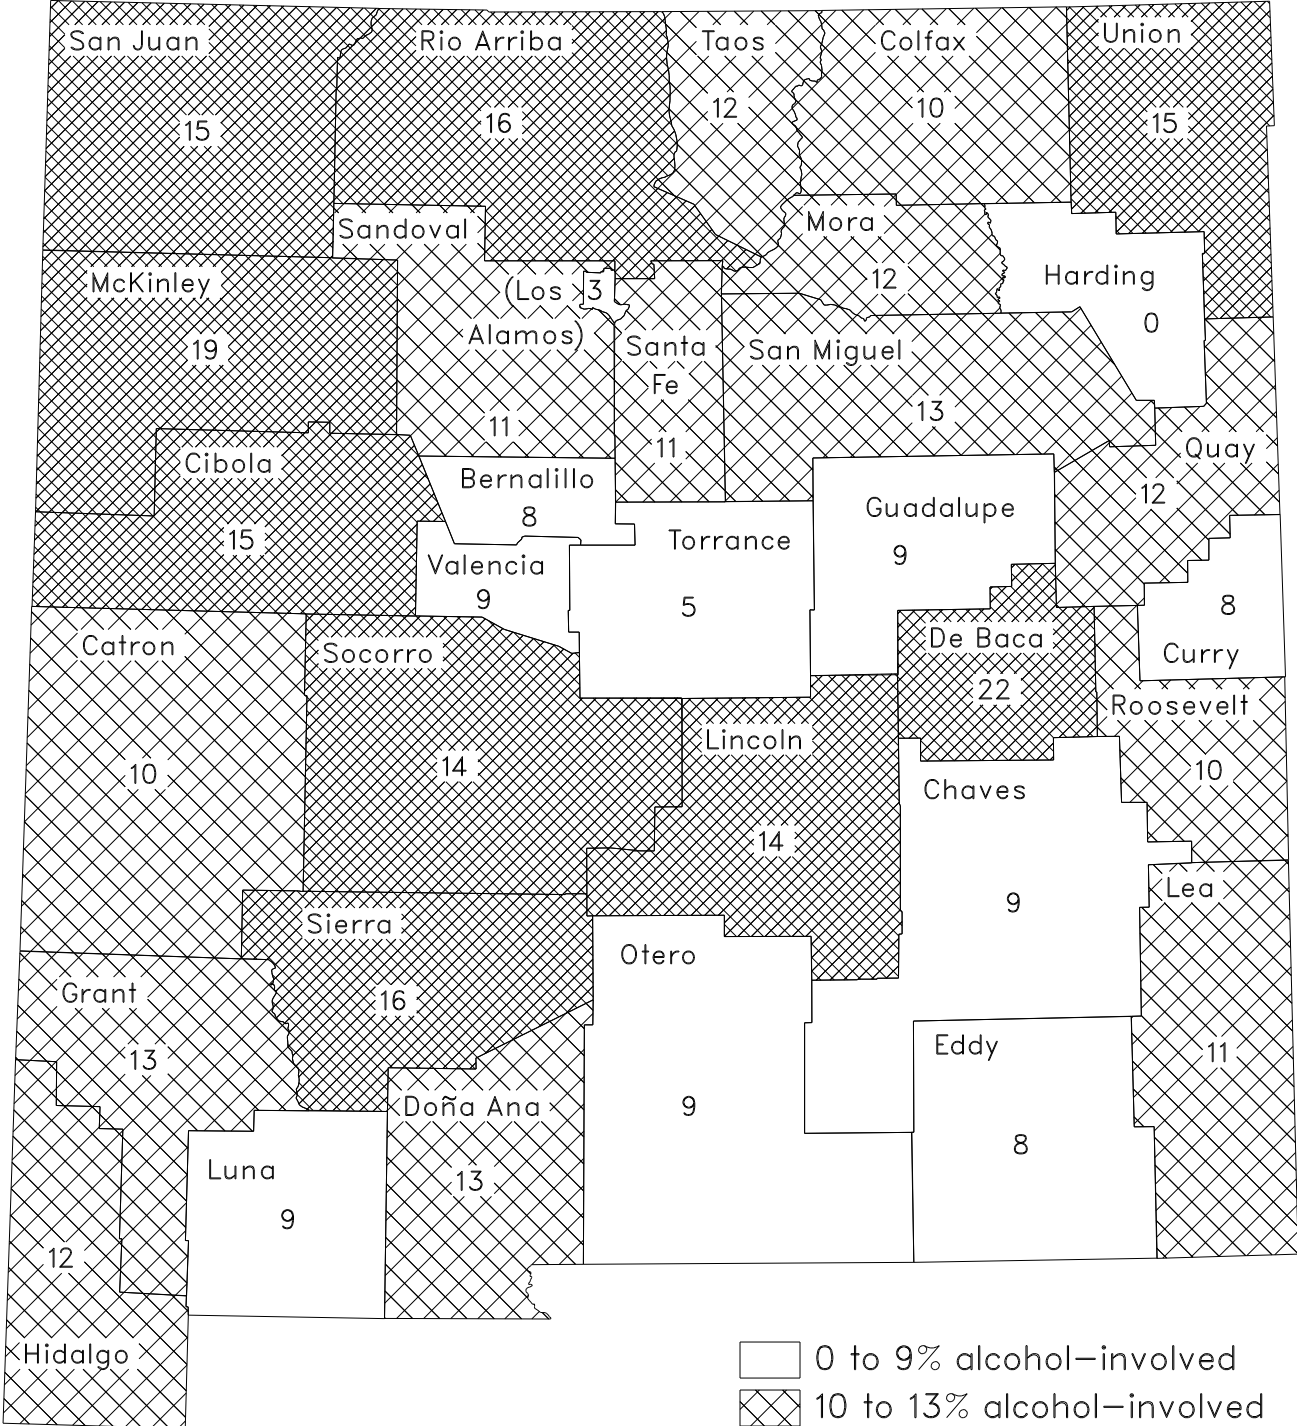

Percent Alcohol-involved Crashes in New Mexico by County, 1994

- 0 to 9% alcohol-involved
- ▨ 10 to 13% alcohol-involved
- ▩ 14% or greater alcohol-involved