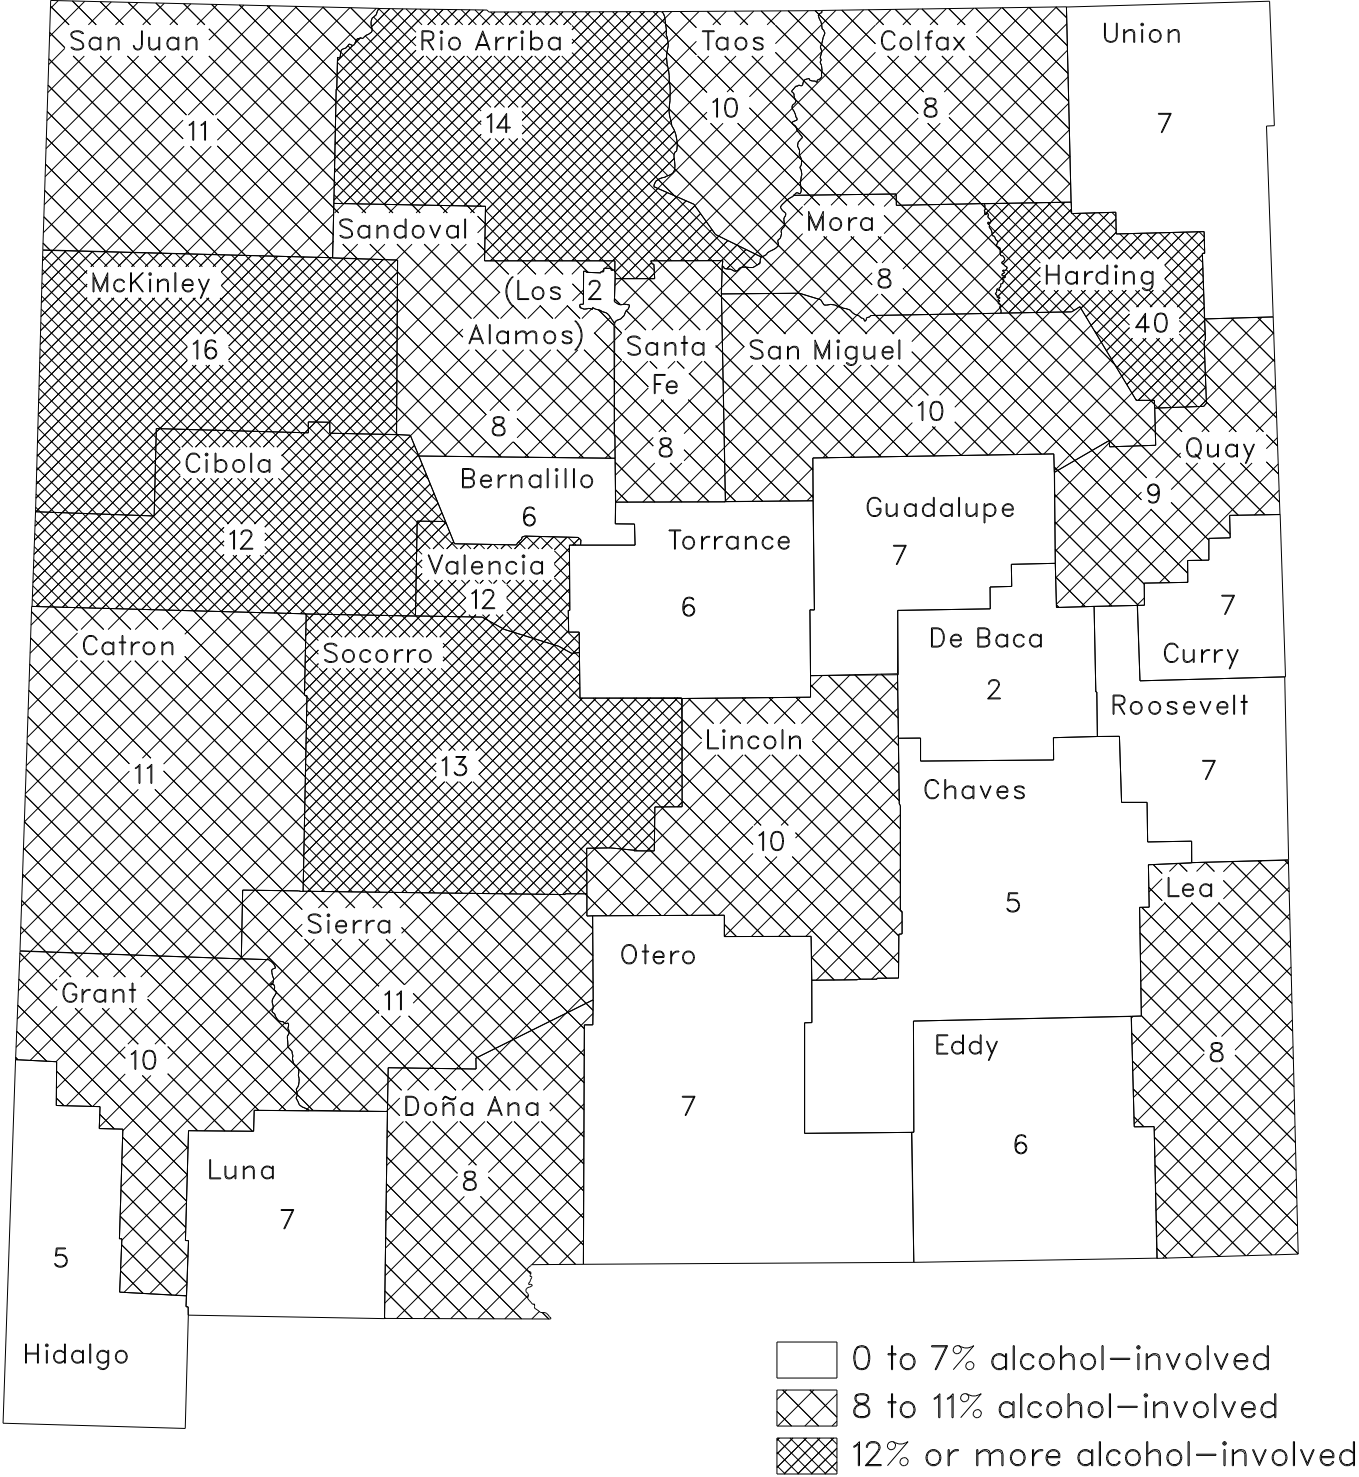

Percent Alcohol-involved Crashes in New Mexico by County, 1998

Harding County had only 5 crashes, 2 of which were alcohol-involved.