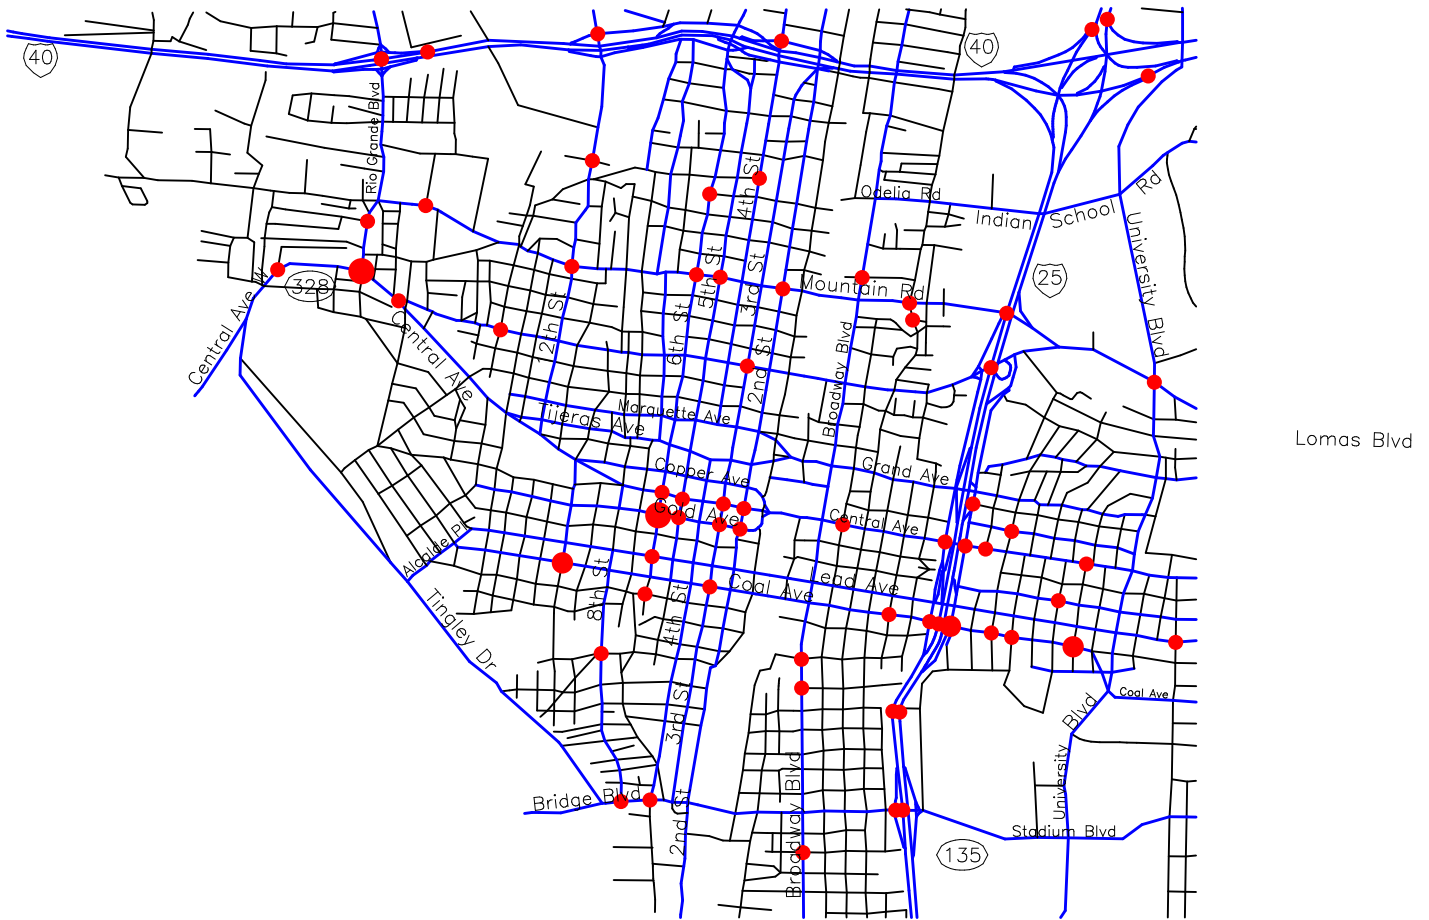

-- The Geographic Road Network Data Base --

Downtown Albuquerque, NM Alcohol-Involved Crash Locations Calendar Year 2005

- | Alcohol Crash Locations | |
|--|---------------|
| ● | One Crash |
| ● | Two Crashes |
| ● | Three Crashes |

Prepared for the New Mexico
Traffic Safety Bureau
Contract # C04950

DIVISION OF GOVERNMENT RESEARCH
The University of New Mexico
<http://www.unm.edu/~dgrint>
(505) 277-3305 11/21/08

0 1000 2000 3000 4000
feet