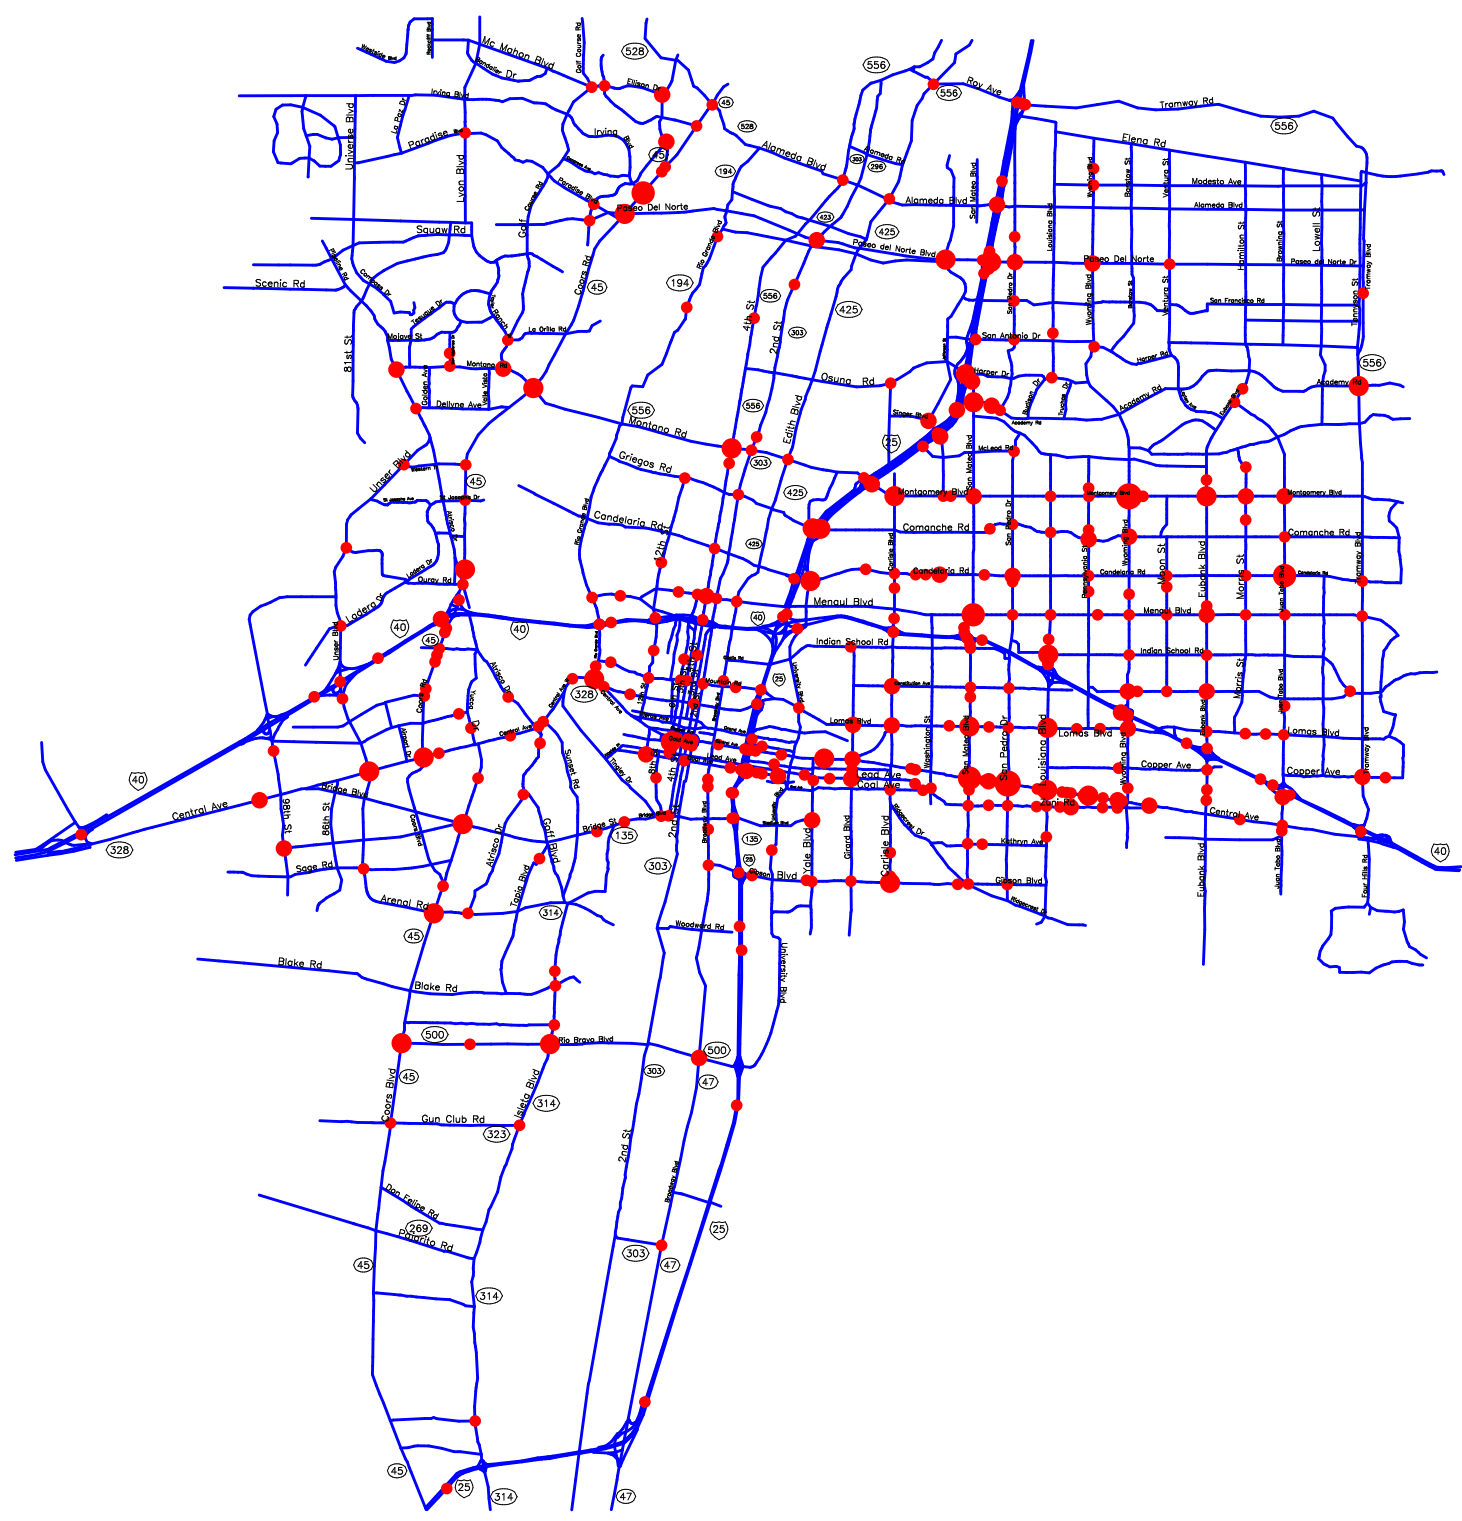

-- The Geographic Road Network Data Base --
City of Albuquerque, NM – Major Roads
Alcohol-Involved Crash Locations
Calendar Year 2005

- Alcohol Crash Locations**
- One Crash
 - Two Crashes
 - Three Crashes
 - Four Crashes
 - Five Crashes

Prepared for the New Mexico
 Traffic Safety Bureau
 Contract # C04950

DIVISION OF GOVERNMENT RESEARCH
 The University of New Mexico
<http://www.unm.edu/~dgrint>
 (505) 277-3305 11/21/08

0 0.5 1 1.5 2 2.5 3
 miles