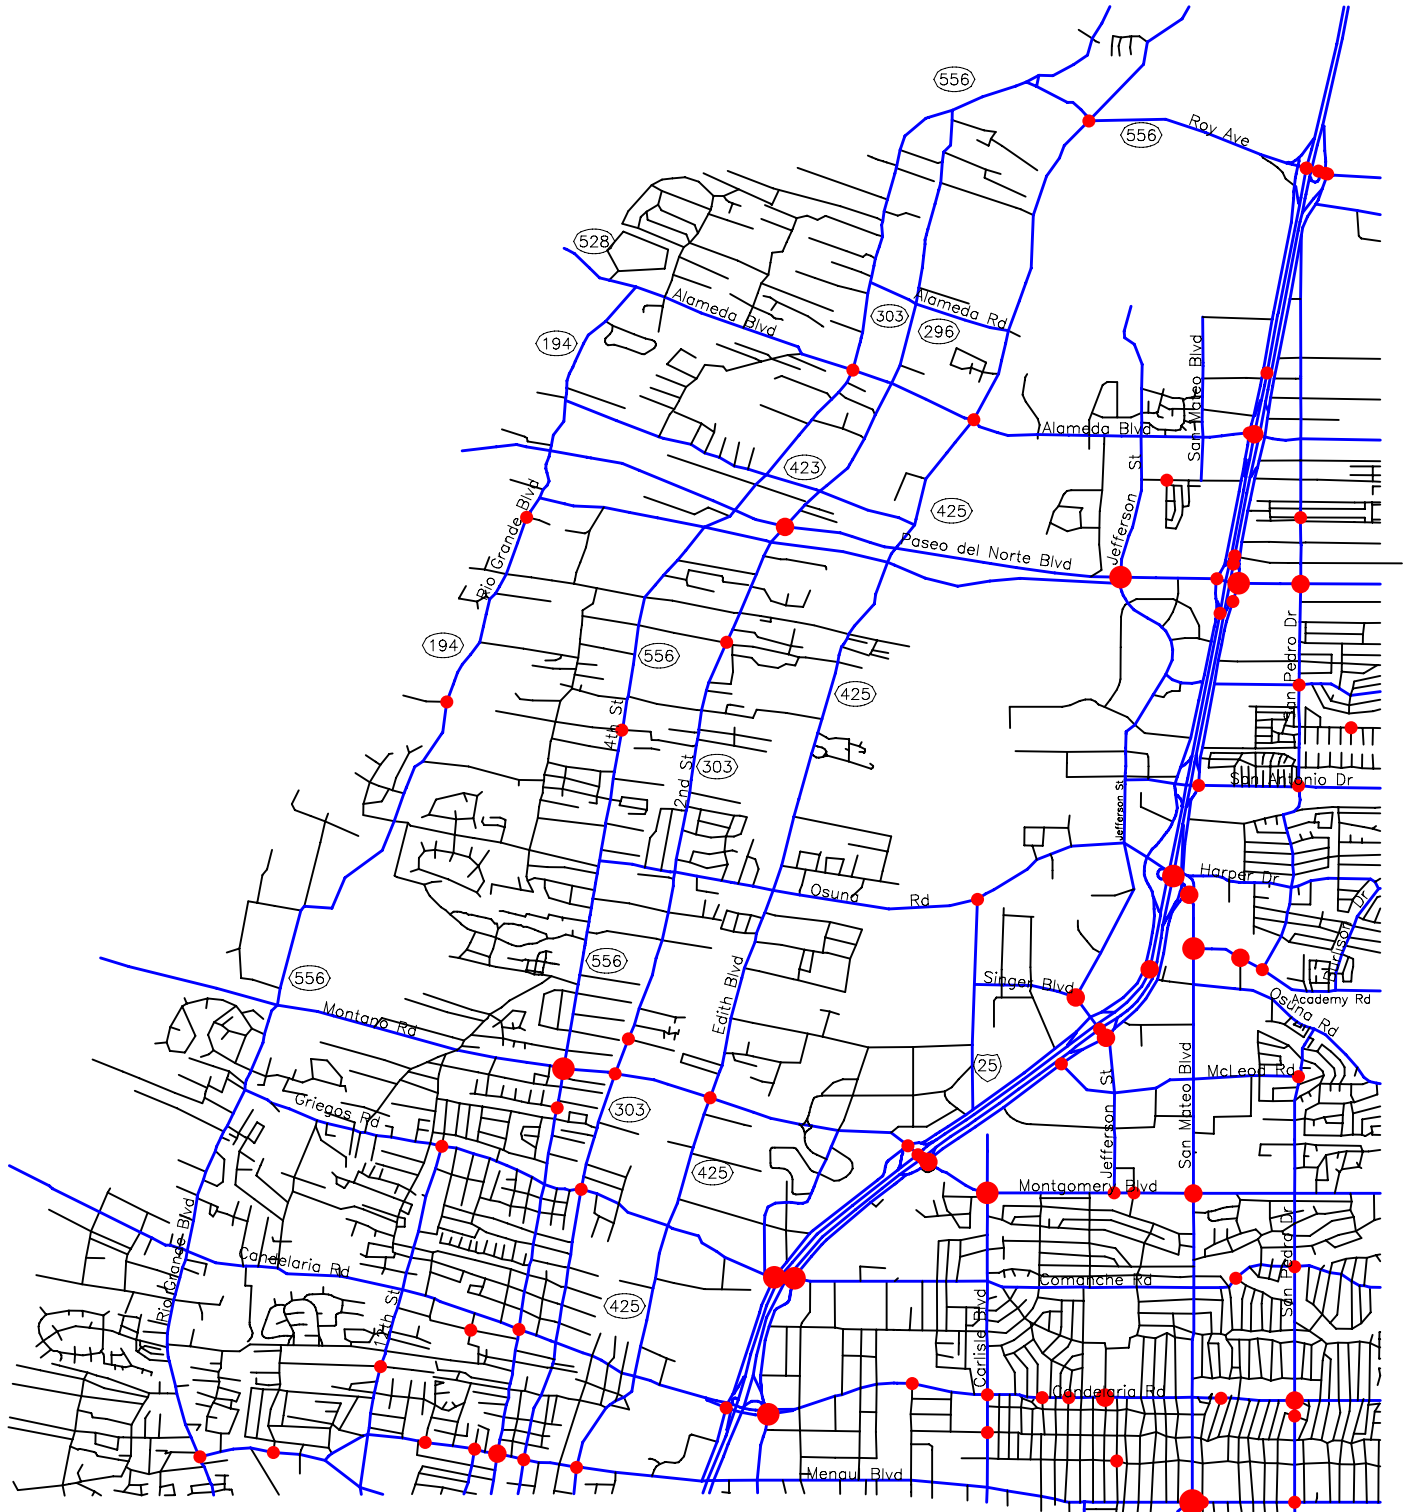

# North Central Albuquerque, NM

## Alcohol-Involved Crash Locations

### Calendar Year 2005

Alcohol Crash Locations

- One Crash
- Two Crashes
- Three Crashes
- Four Crashes

Prepared for the New Mexico  
Traffic Safety Bureau  
Contract # C04950

DIVISION OF GOVERNMENT RESEARCH  
The University of New Mexico  
(505) 277-3305 01/08/07