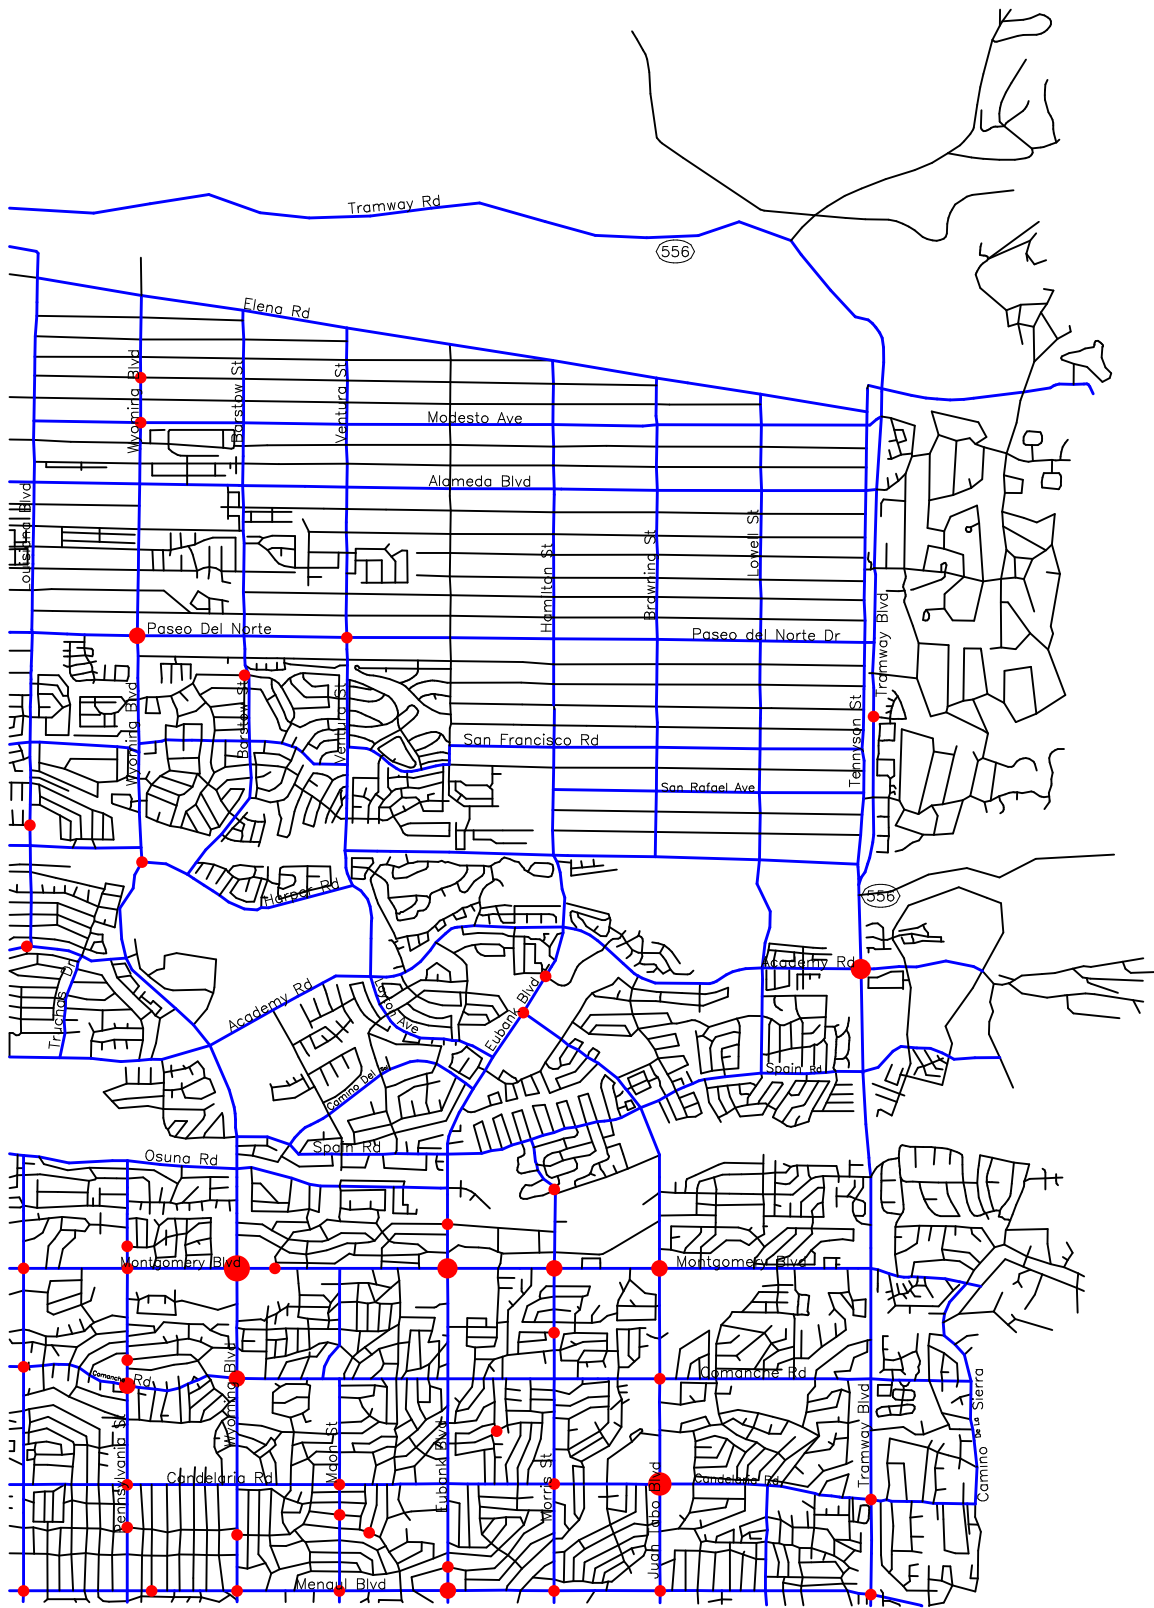

-- The Geographic Road Network Data Base --
Northeast Albuquerque, NM
Alcohol-Involved Crash Locations
Calendar Year 2005

- | Alcohol Crash Locations | |
|--|---------------|
| ● | One Crash |
| ● | Two Crashes |
| ● | Three Crashes |
| ● | Four Crashes |
| ● | Five Crashes |

Prepared for the New Mexico
 Traffic Safety Bureau
 Contract # C04950

DIVISION OF GOVERNMENT RESEARCH
 The University of New Mexico
<http://www.unm.edu/~dgrint>
 (505) 277-3305 11/21/06

0 1000 2000 3000 4000 5000
 feet