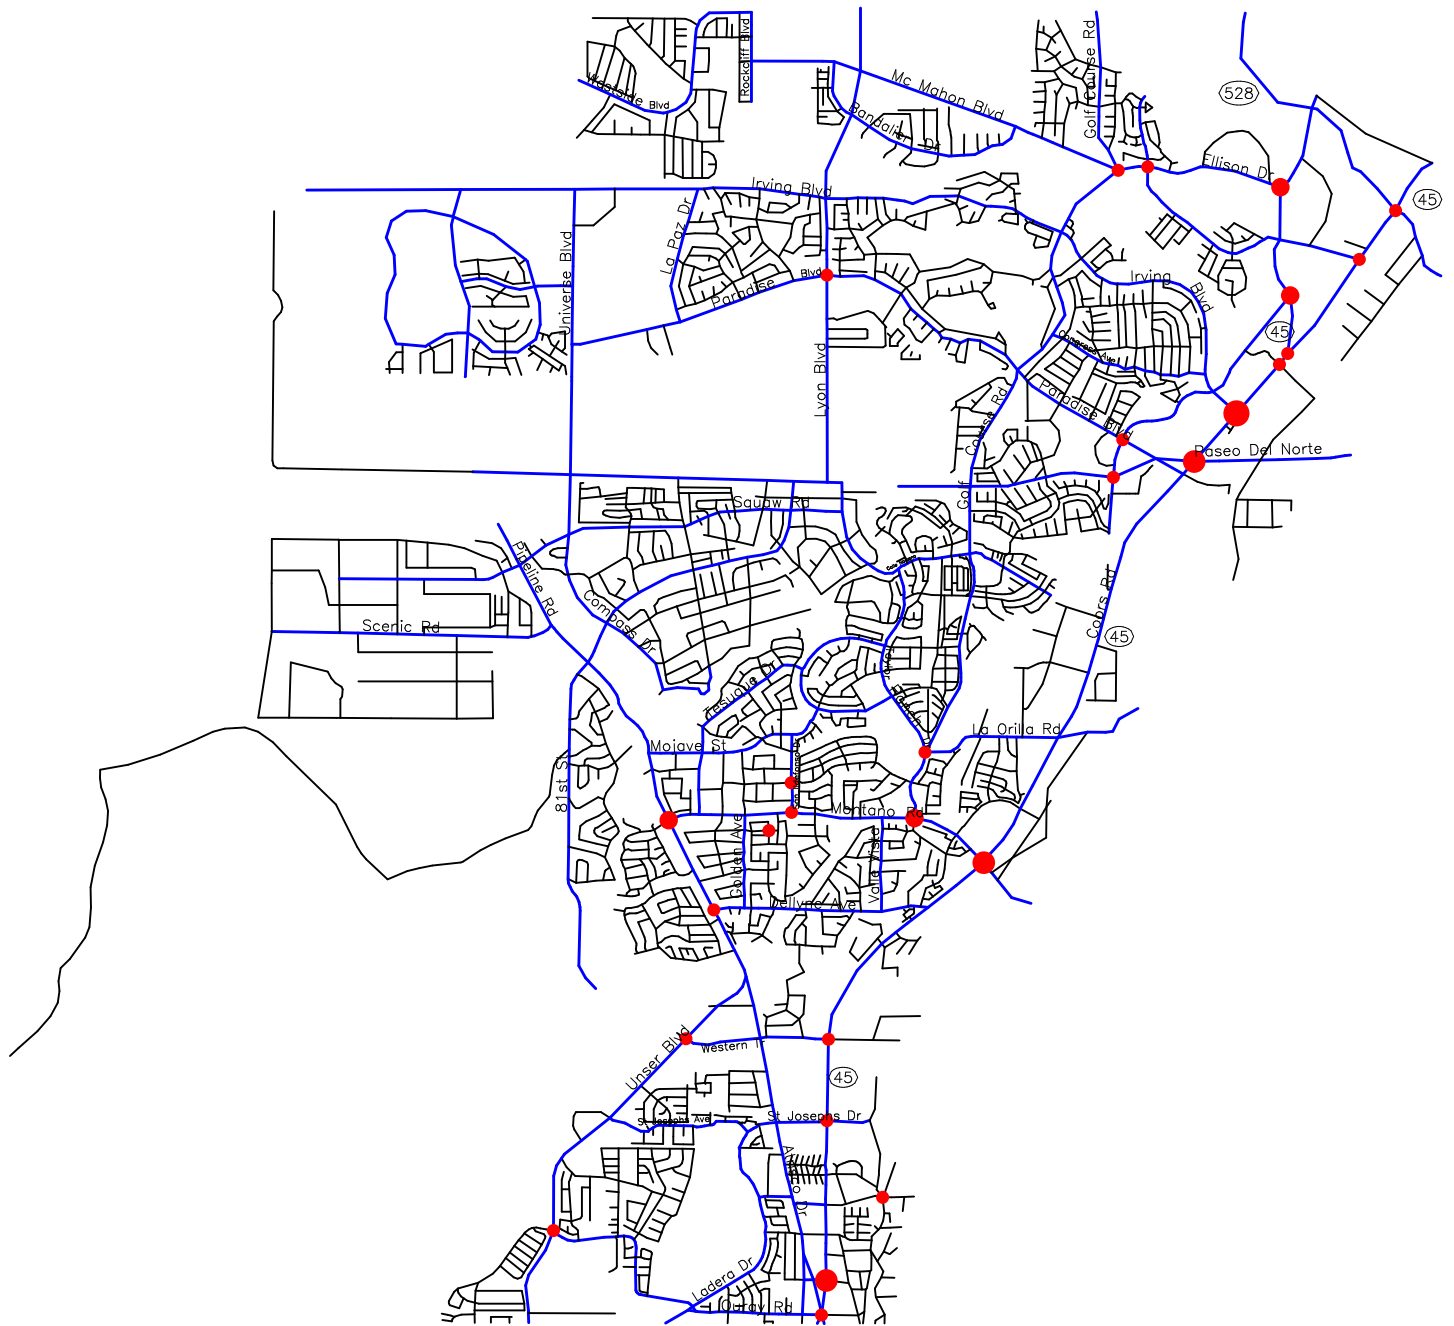

-- The Geographic Road Network Data Base --

Northwest Albuquerque, NM

Alcohol-Involved Crash Locations

Calendar Year 2005

- | Alcohol Crash Locations | |
|--|---------------|
| ● | One Crash |
| ● | Two Crashes |
| ● | Three Crashes |
| ● | Four Crashes |