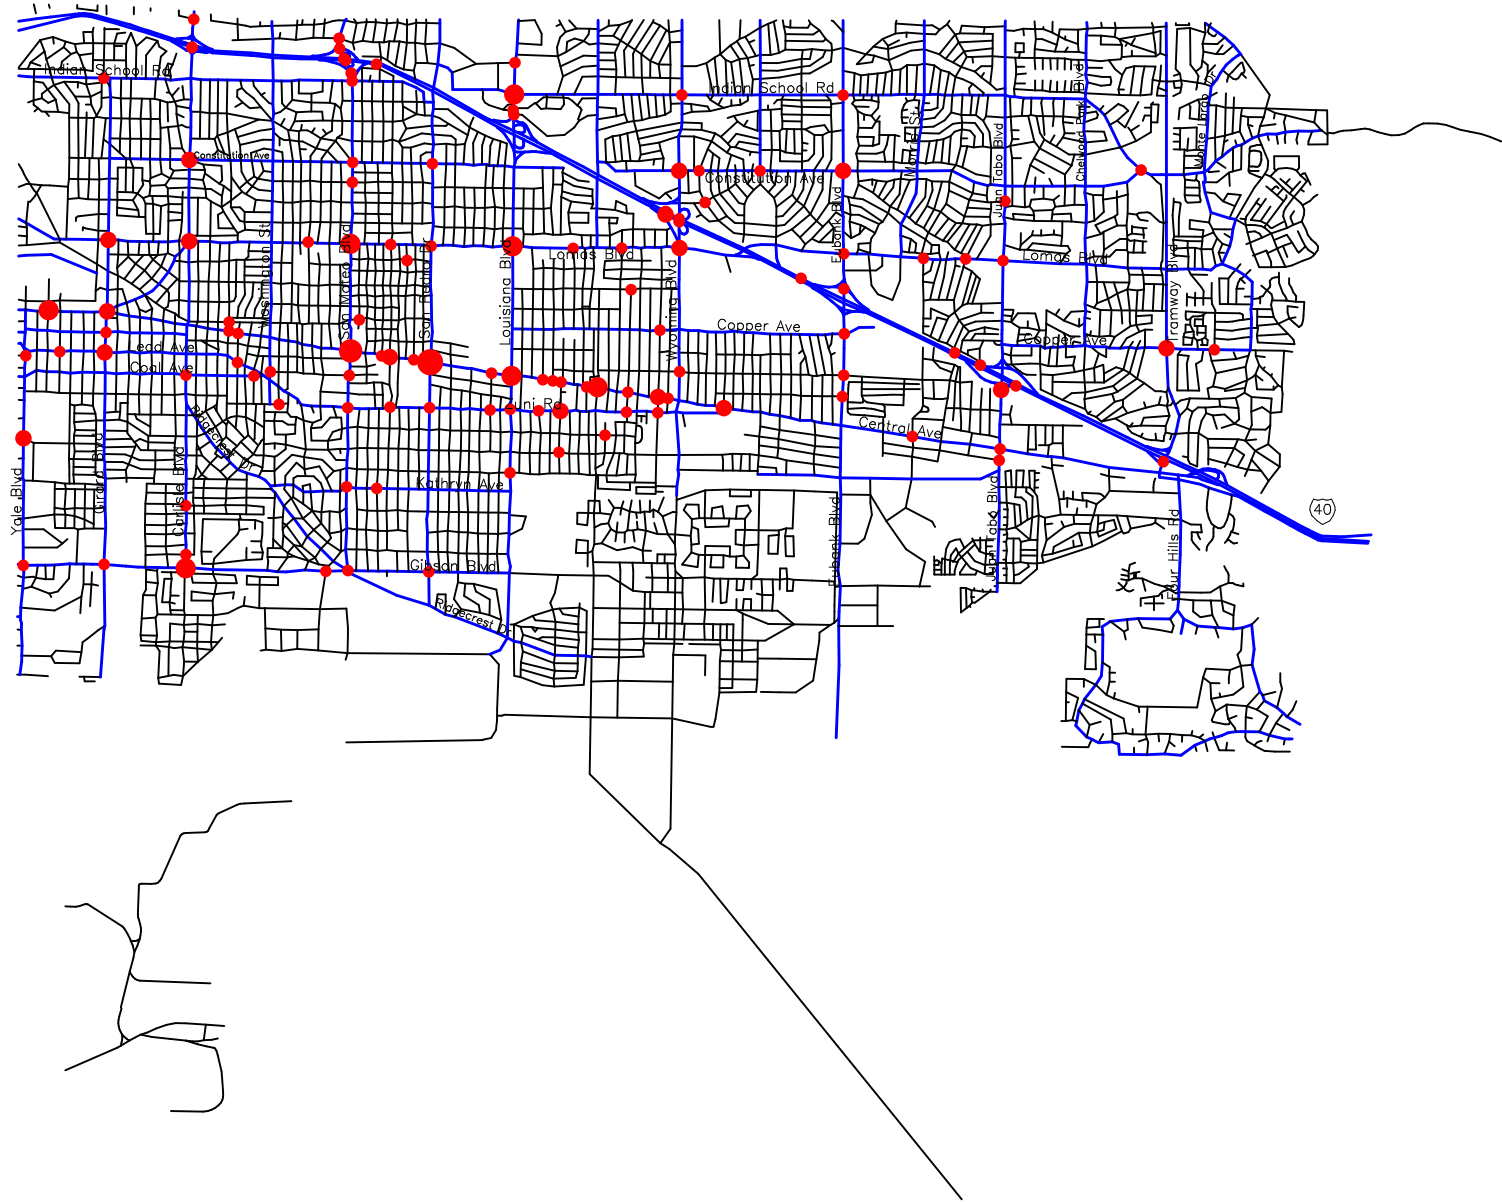

-- The Geographic Road Network Data Base --

Southeast Albuquerque, NM Alcohol-Involved Crash Locations Calendar Year 2005

- | Alcohol Crash Locations | |
|------------------------------------|---------------|
| ● | One Crash |
| ● | Two Crashes |
| ● | Three Crashes |
| ● | Four Crashes |
| ● | Five Crashes |