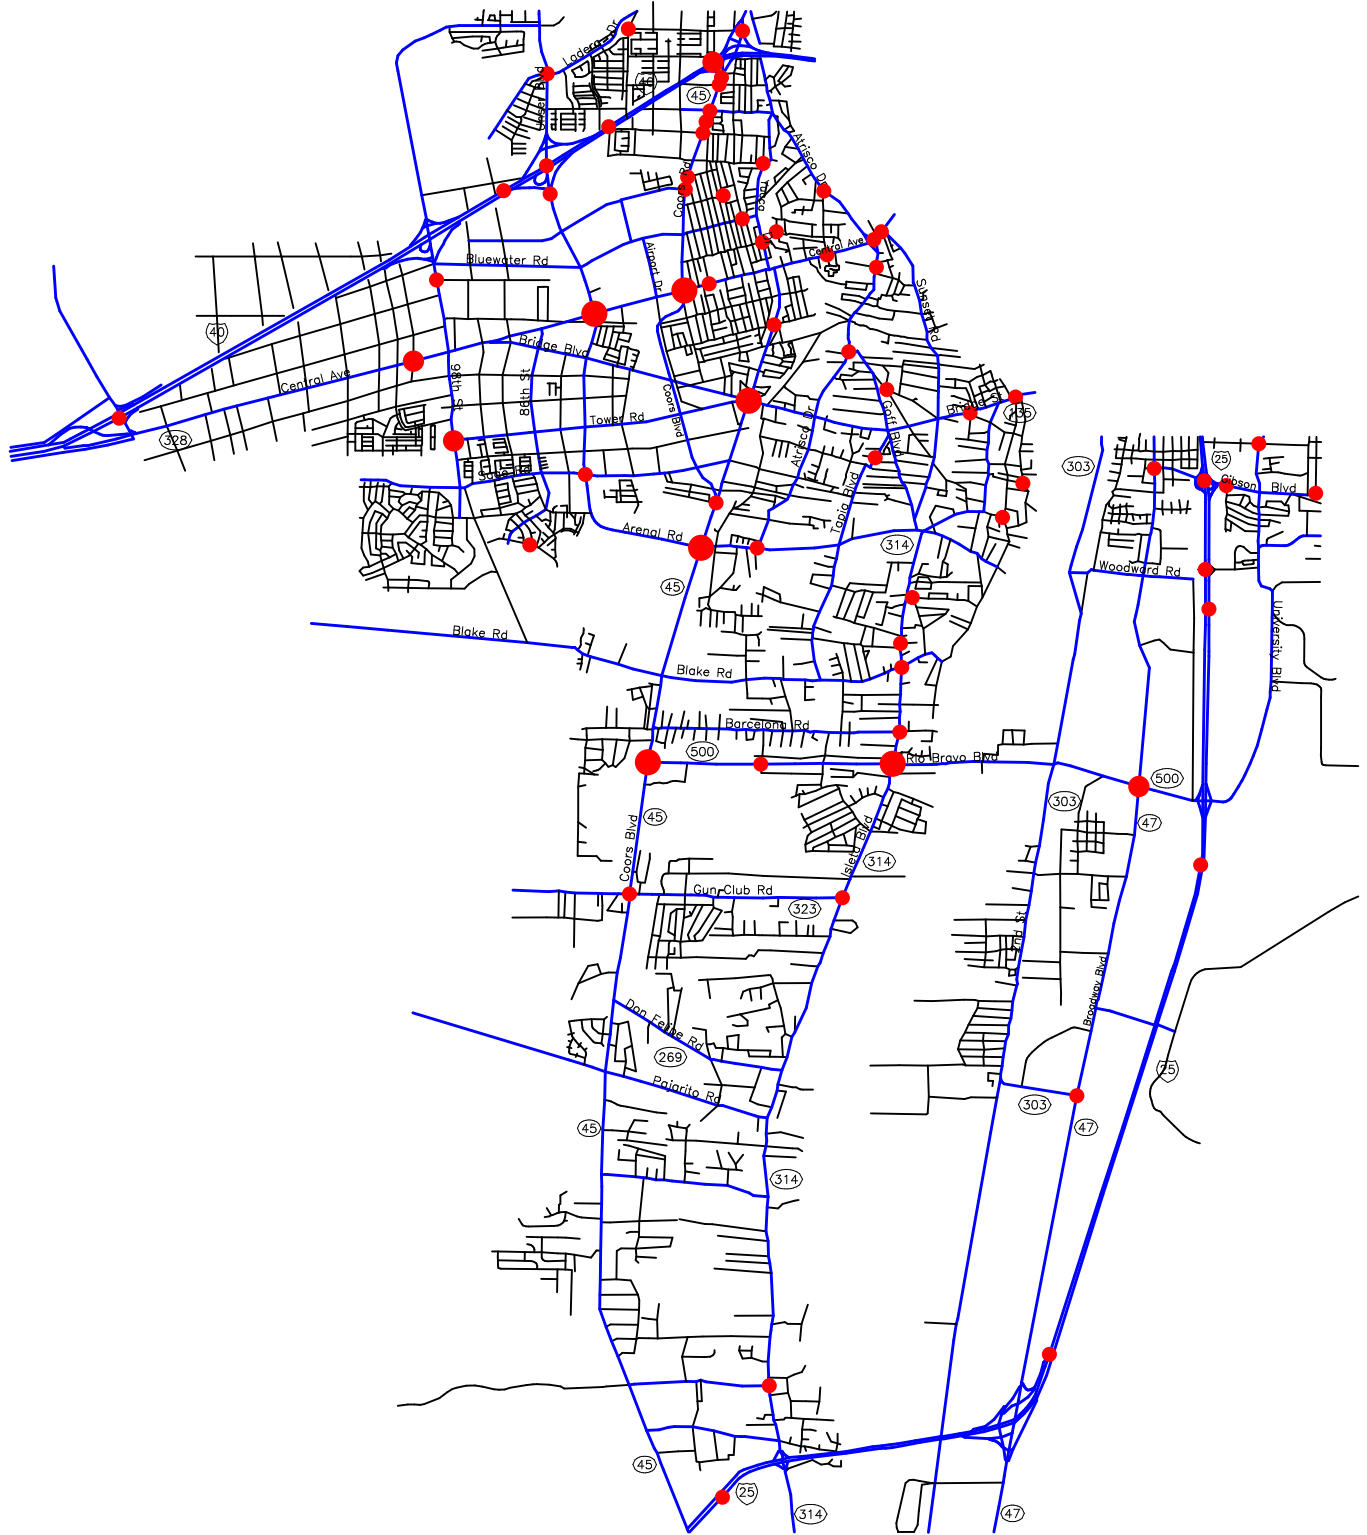

-- The Geographic Road Network Data Base --
Southwest Albuquerque, NM
Alcohol-Involved Crash Locations
Calendar Year 2005

Alcohol Crash Locations	
●	One Crash
●	Two Crashes
●	Three Crashes

Prepared for the New Mexico
 Traffic Safety Bureau
 Contract # C04950