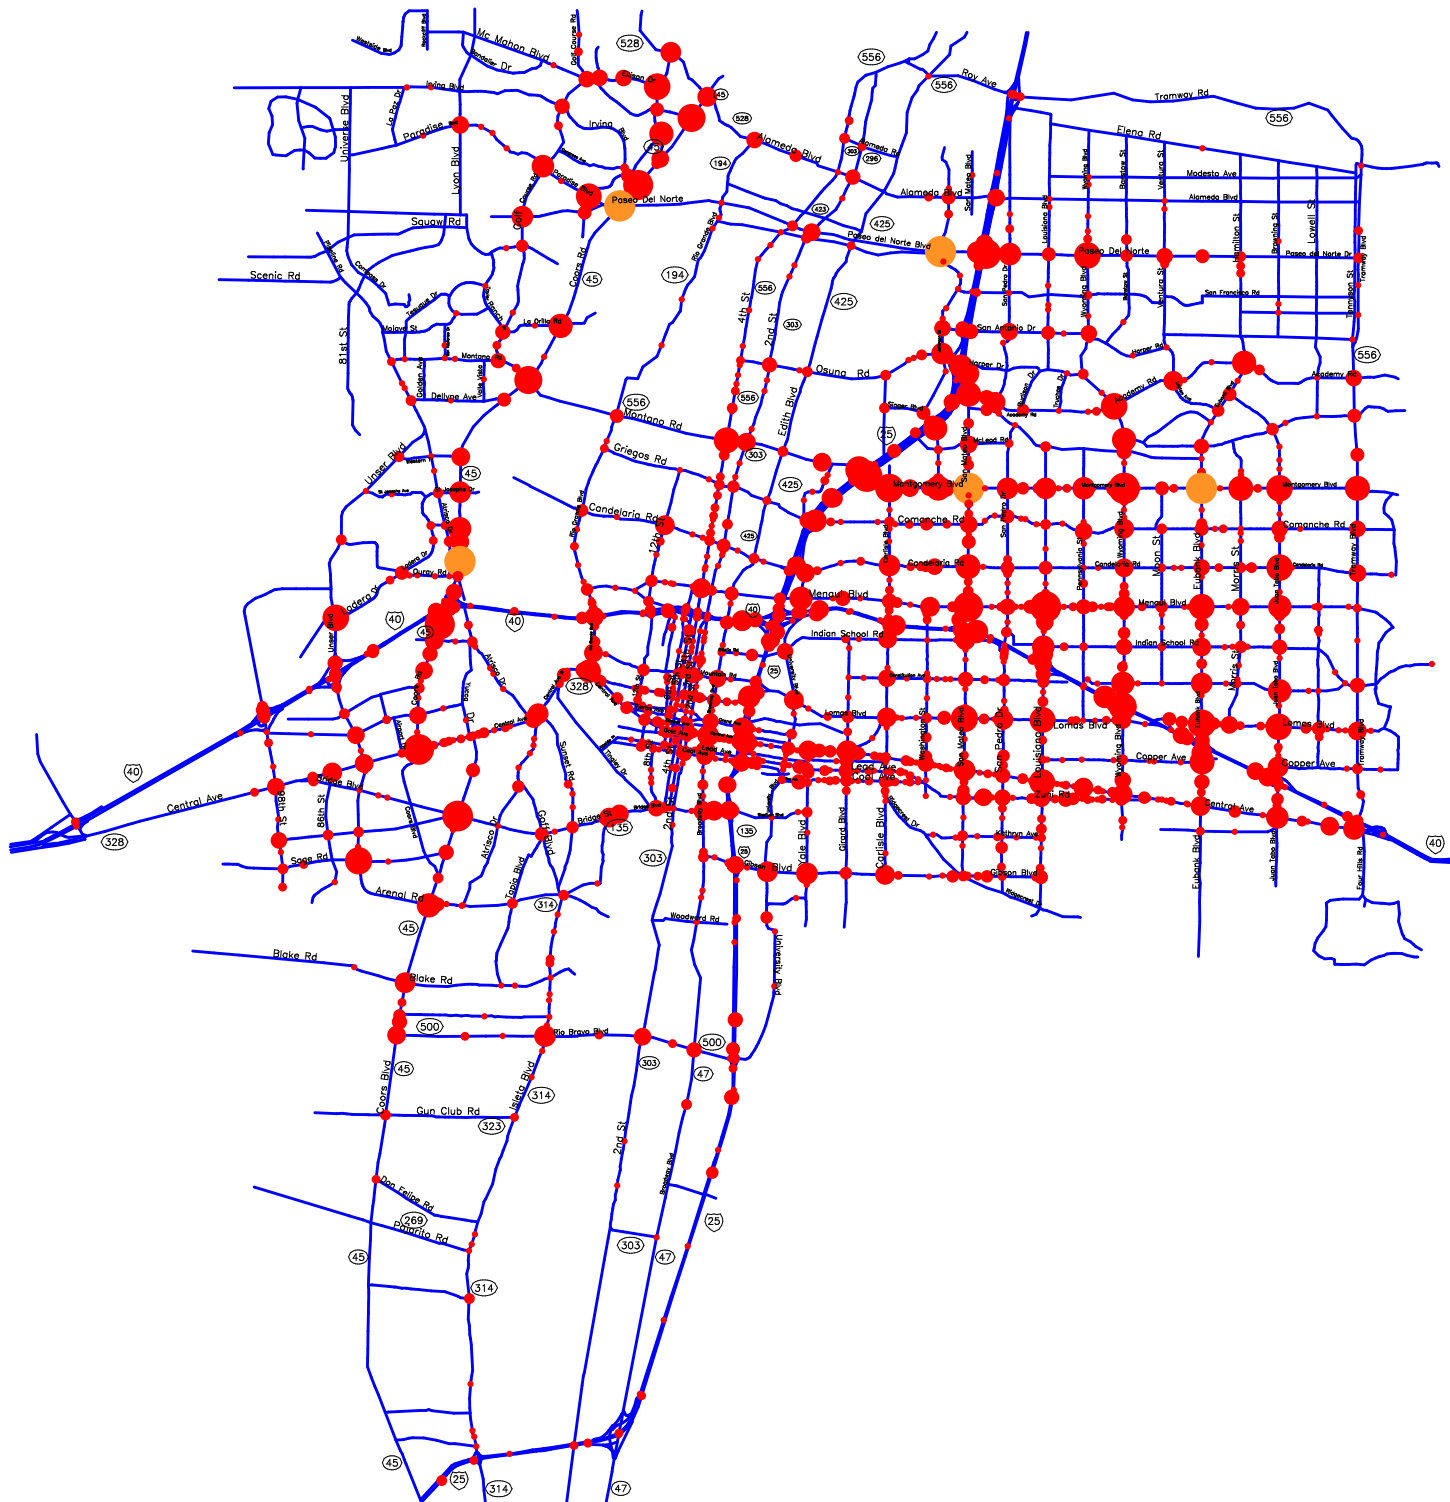

-- The Geographic Road Network Data Base --  
**City of Albuquerque, NM – Major Roads**  
**Fatal and Injury Crash Locations**  
**Calendar Year 2005**

- Fatal and Injury Crash Locations**
- One Crash
  - Five Crashes
  - Ten Crashes
  - Fifteen Crashes
  - Twenty Crashes
  - Over Twenty-five Crashes (max=38)

Prepared for the New Mexico  
 Traffic Safety Bureau  
 Contract # C04950

DIVISION OF GOVERNMENT RESEARCH  
 The University of New Mexico  
<http://www.unm.edu/~dgrint>  
 (505) 277-3305 11/21/08

0 0.5 1 1.5 2 2.5 3  
 miles