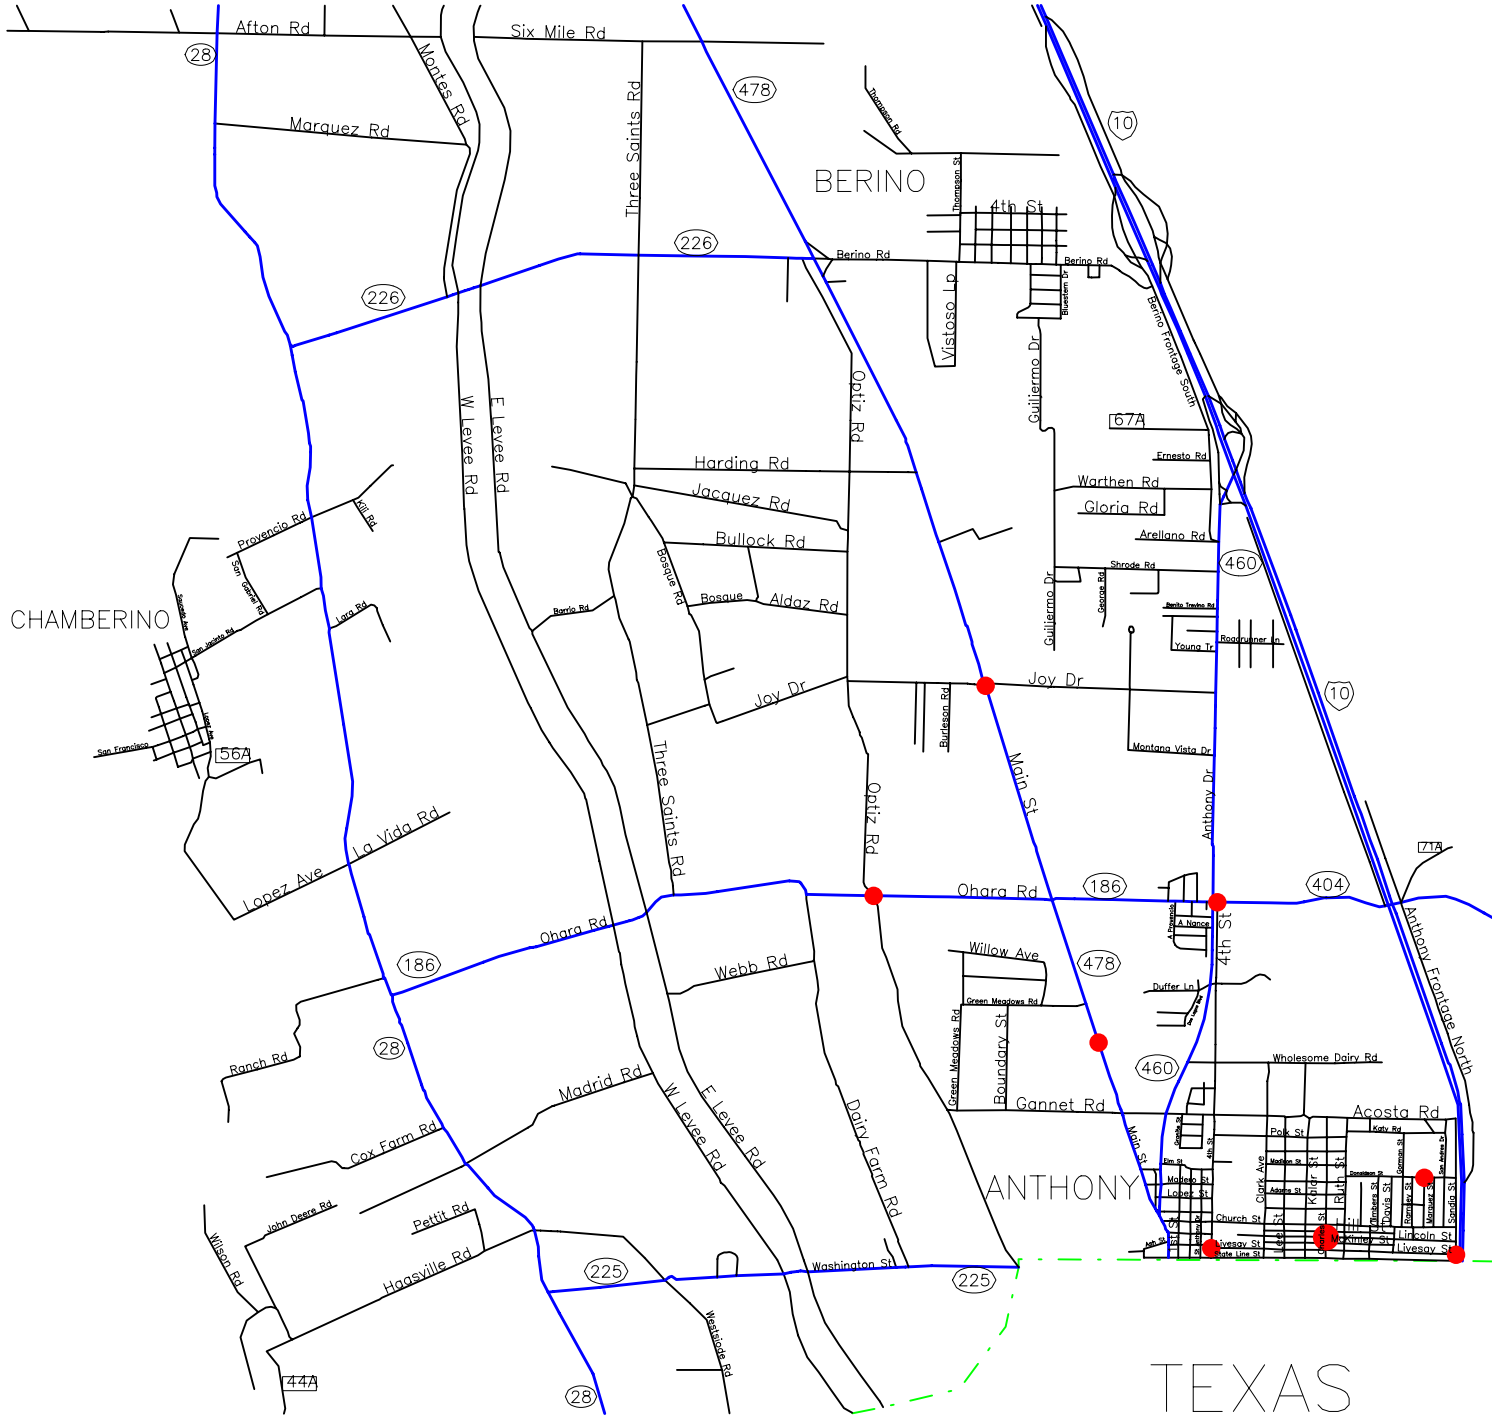

-- The Geographic Road Network Data Base --
Anthony, NM & Vicinity
Alcohol-Involved Crash Locations
Calendar Year 2004

Alcohol Crash Locations
 ● One Crash
 ● Two Crashes

Prepared for the New Mexico
 Traffic Safety Bureau
 Contract # C04425