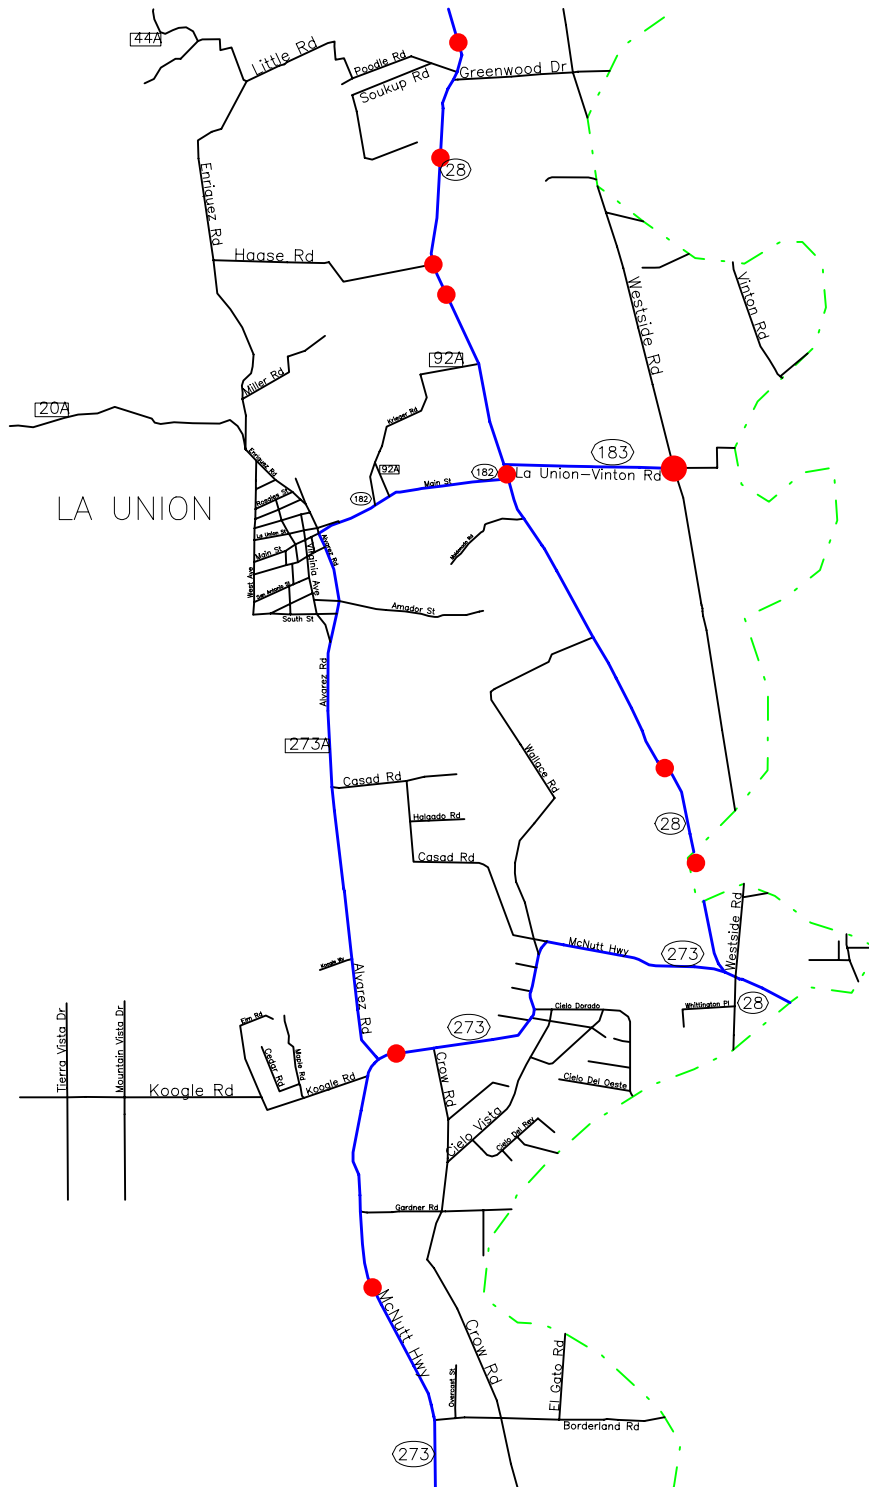

-- The Geographic Road Network Data Base --
La Union, NM & Vicinity
Fatal and Injury Crash Locations
Calendar Year 2003

LA UNION

TEXAS

- | | |
|----------------------------------|-------------|
| Fatal and Injury Crash Locations | |
| ● | One Crash |
| ● | Two Crashes |