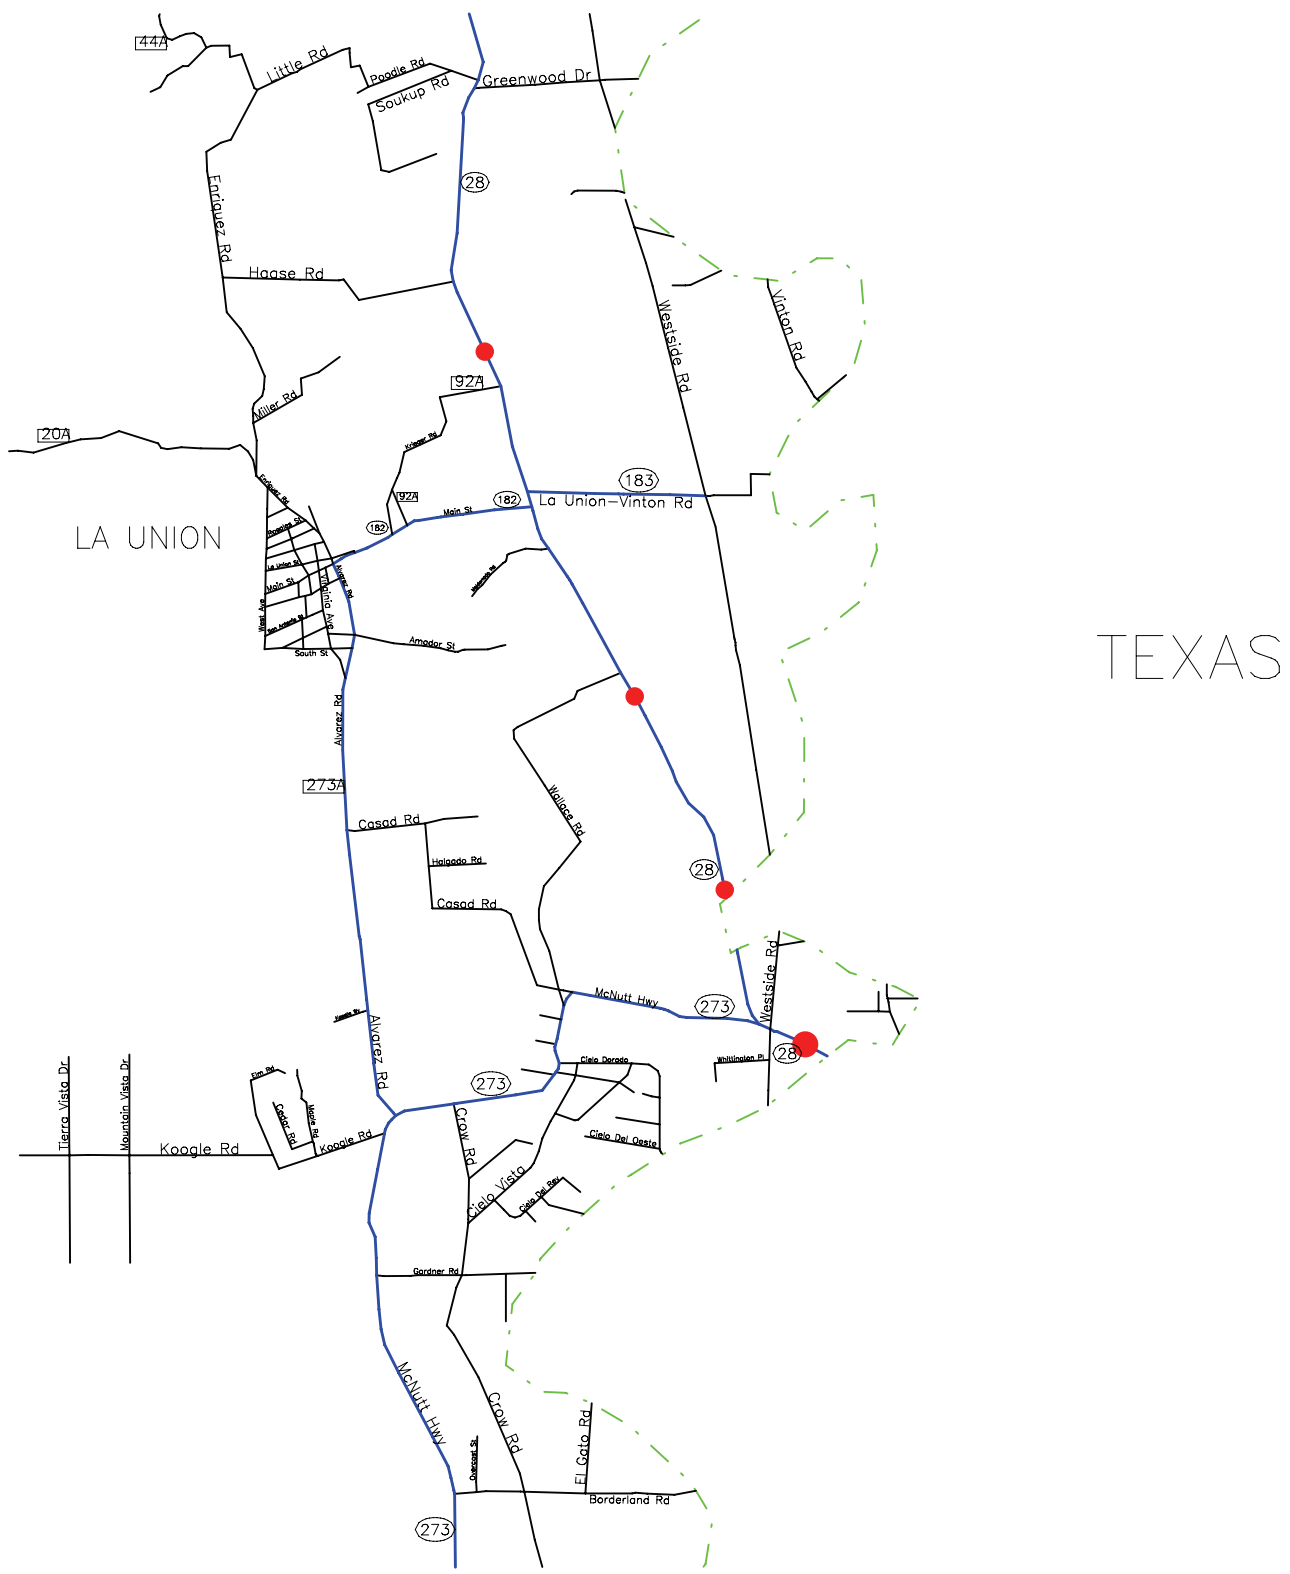

-- The Geographic Road Network Data Base --  
**La Union, NM & Vicinity**  
**Fatal and Injury Crash Locations**  
**Calendar Year 2005**

**Fatal and Injury Crash Locations**

- One Crash
- Two Crashes

Prepared for the New Mexico  
 Traffic Safety Bureau  
 Contract # C04950