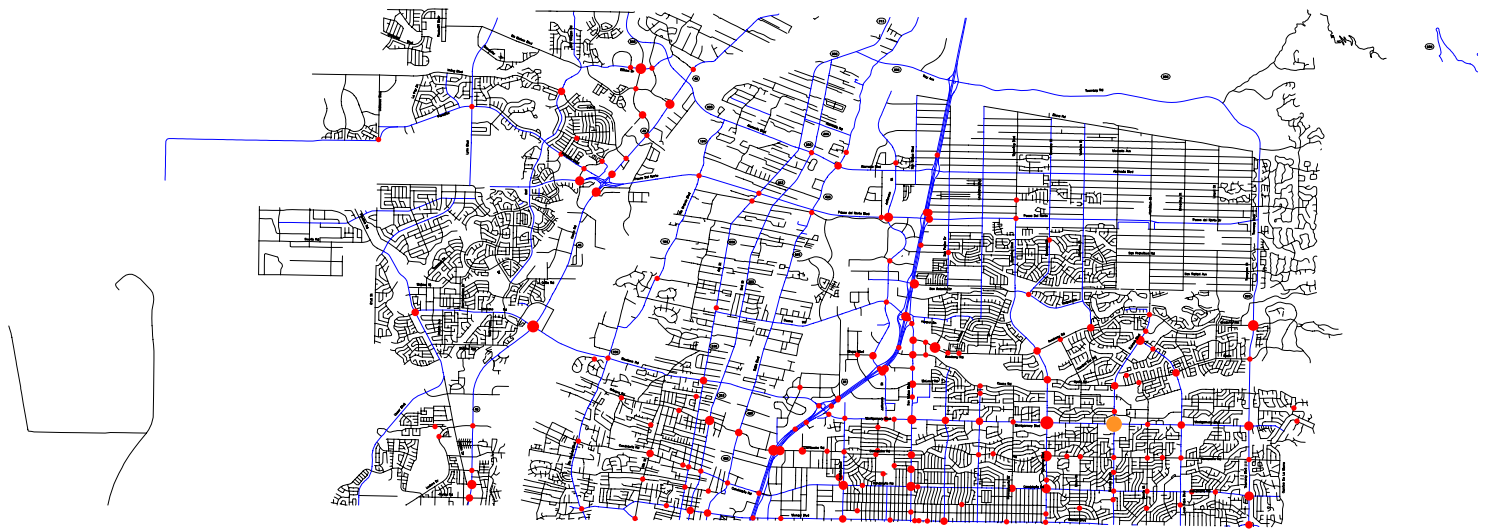

-- The Geographic Road Network Data Base --
Bernalillo County, NM North Albuquerque
Alcohol-Involved Crash Locations
Calendar Year 2004

Crash Locations	
•	One crash
•	Two crashes
•	Three crashes
•	Four crashes
•	Five crashes
•	Six crashes
•	Seven crashes