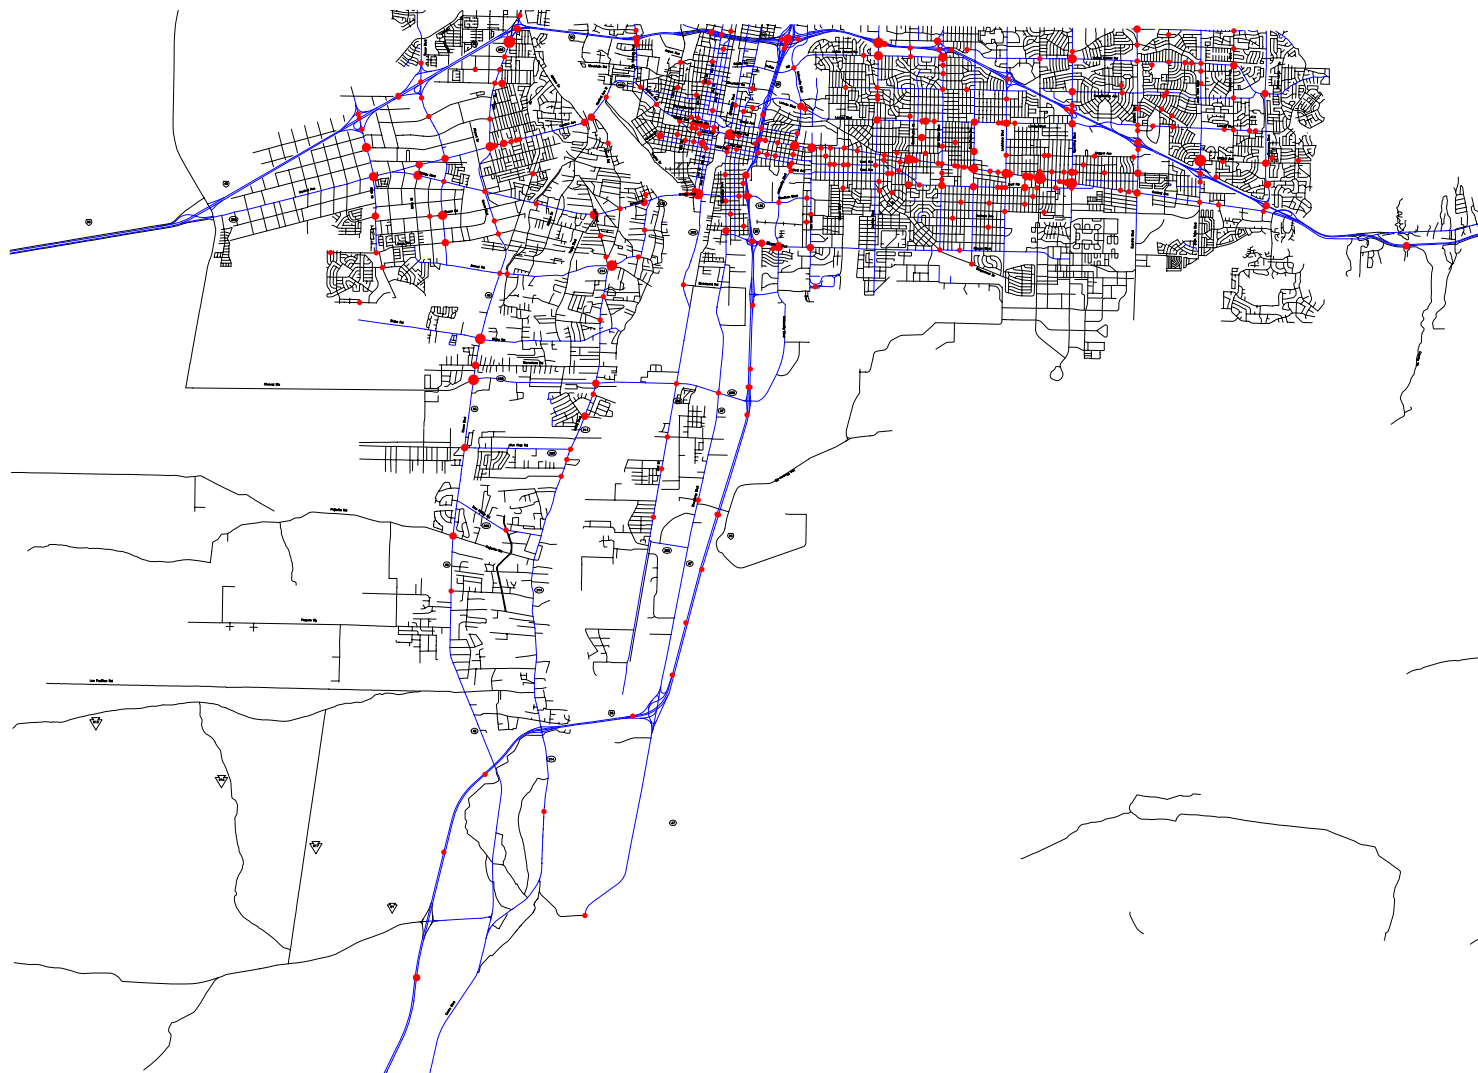

-- The Geographic Road Network Data Base --  
**Bernalillo County, NM South Albuquerque**  
**Alcohol-Involved Crash Locations**  
**Calendar Year 2004**

Crash Locations	
•	One crash
•	Two crashes
•	Three crashes
•	Four crashes
•	Five crashes