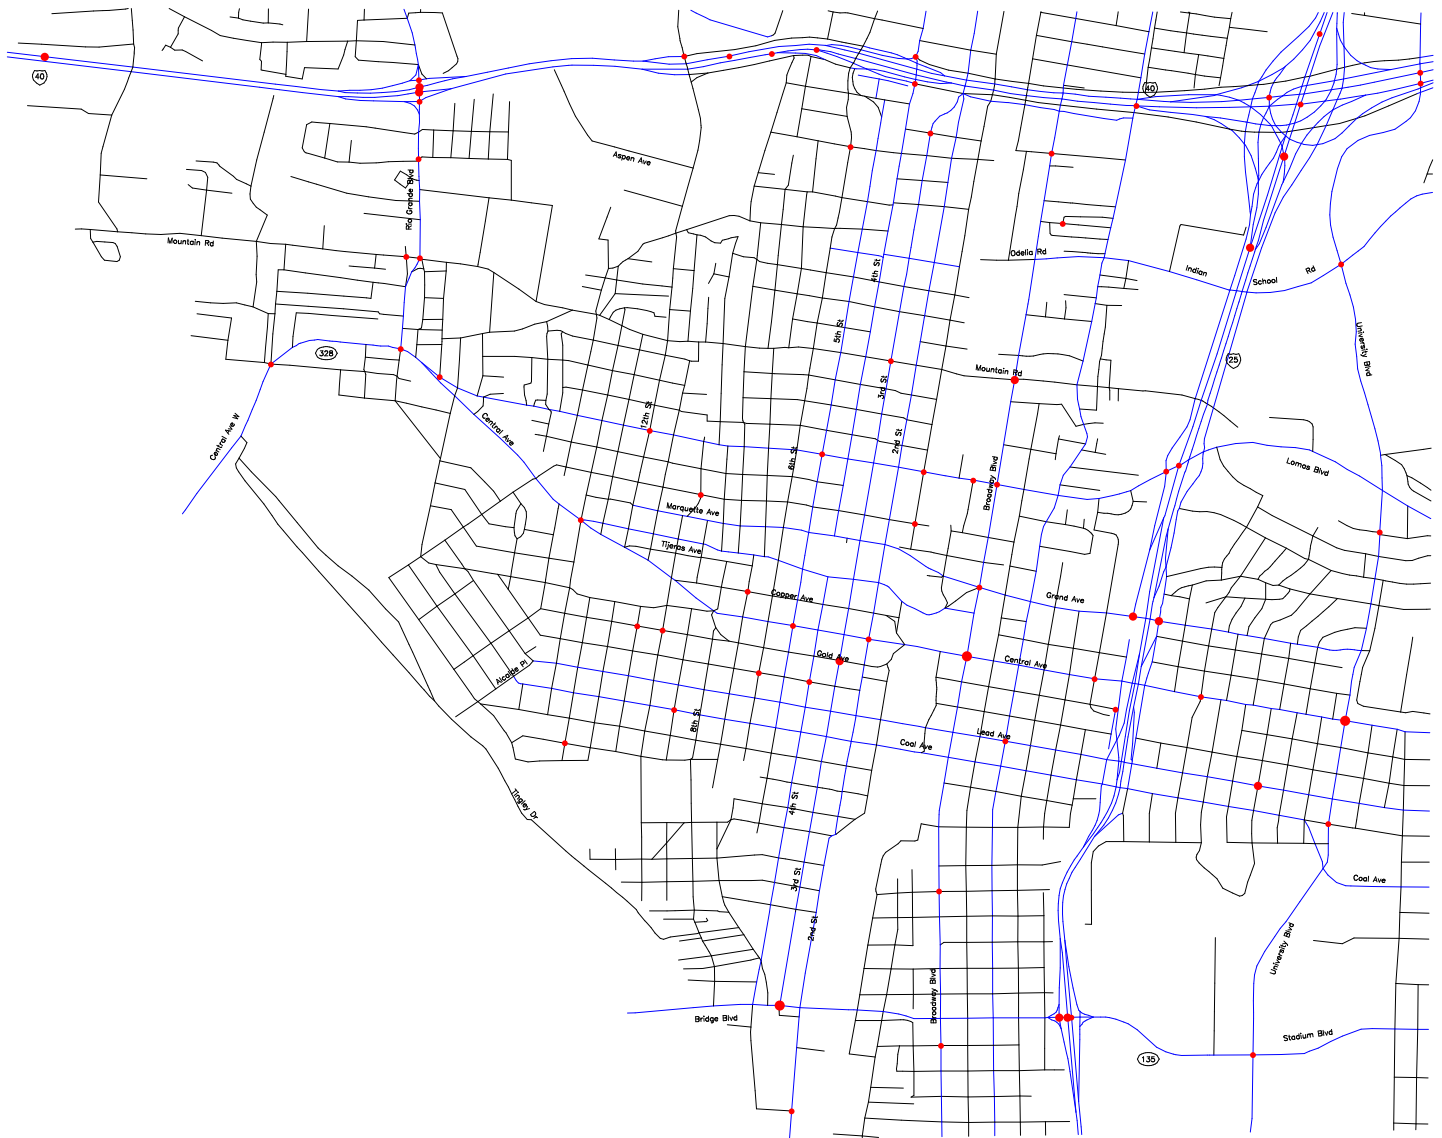

Bernalillo County, NM (Downtown Albuquerque)

Alcohol-Involved Crash Locations

Calendar Year 2007

Crash Locations	
•	One crash
••	Two crashes
•••	Three crashes
••••	Four crashes
•••••	Five crashes

Prepared for the New Mexico
Traffic Safety Bureau
Contract # C04425