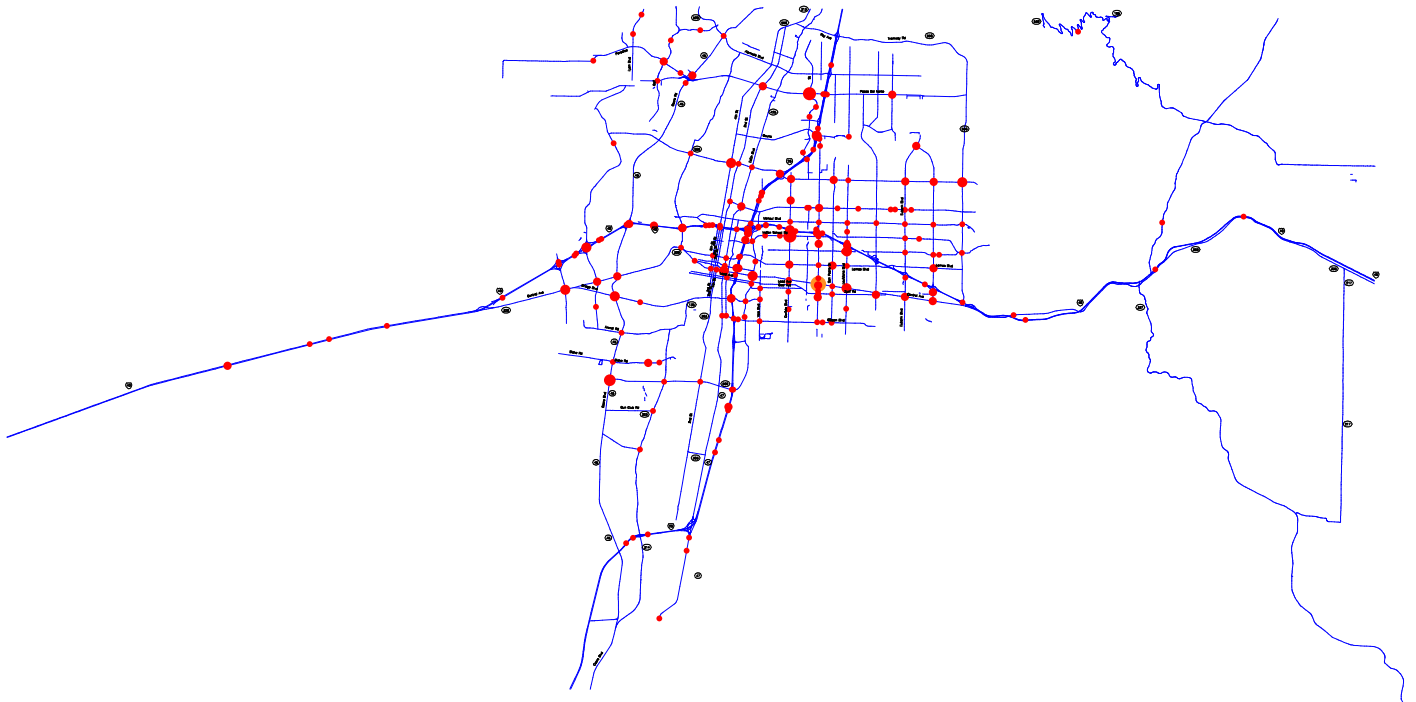

-- The Geographic Road Network Data Base --

# Bernalillo County, NM

## Alcohol-Involved Crash Locations

### Major Roads - Calendar Year 2007

Crash Locations	
•	One crash
•	Two crashes
•	Three crashes
•	Four crashes
•	Five crashes
•	Six crashes

Prepared for the New Mexico  
Traffic Safety Bureau  
Contract # C04425