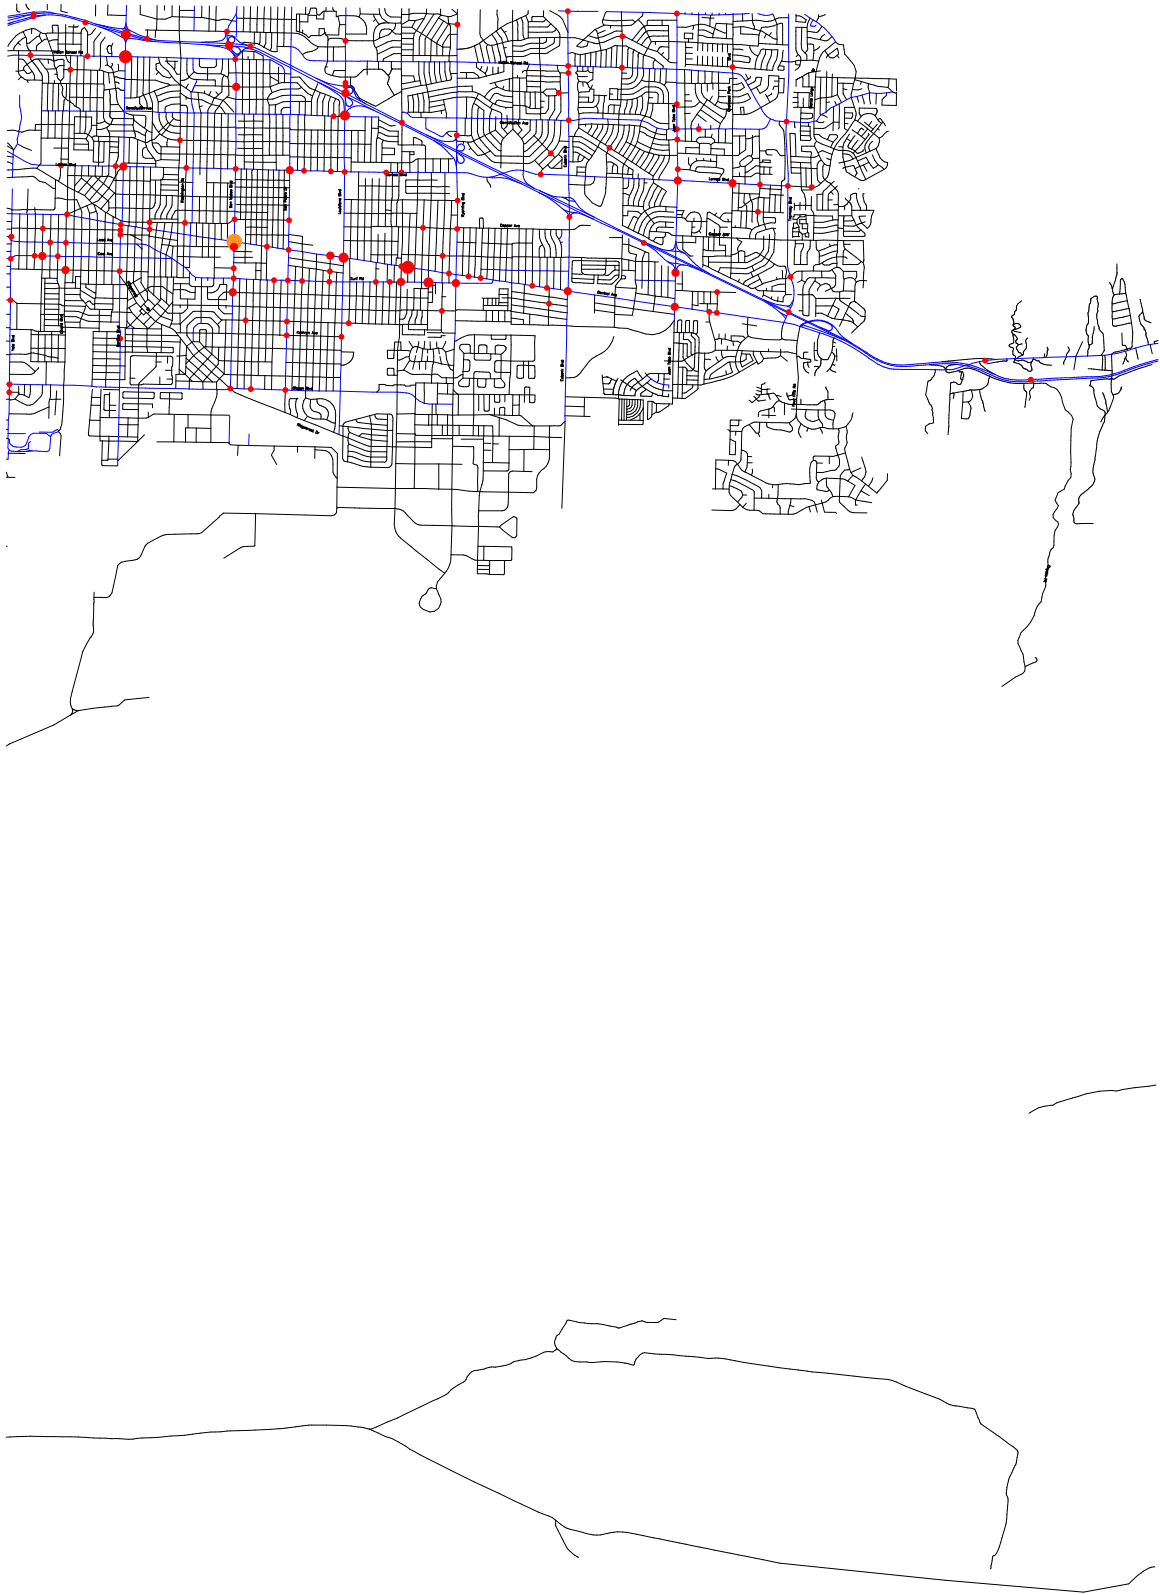

-- The Geographic Road Network Data Base --
Bernalillo County, NM (SE Albuquerque)
Alcohol-Involved Crash Locations
Calendar Year 2007

Crash Locations	
•	One crash
•	Two crashes
•	Three crashes
•	Four crashes
•	Five crashes
•	Six crashes

Prepared for the New Mexico
Traffic Safety Bureau
Contract # C04425

DIVISION OF GOVERNMENT RESEARCH
The University of New Mexico
<http://www.unm.edu/~dgrint>
(505) 277-3305 12/03/08

0 0.5 1 1.5 2
miles