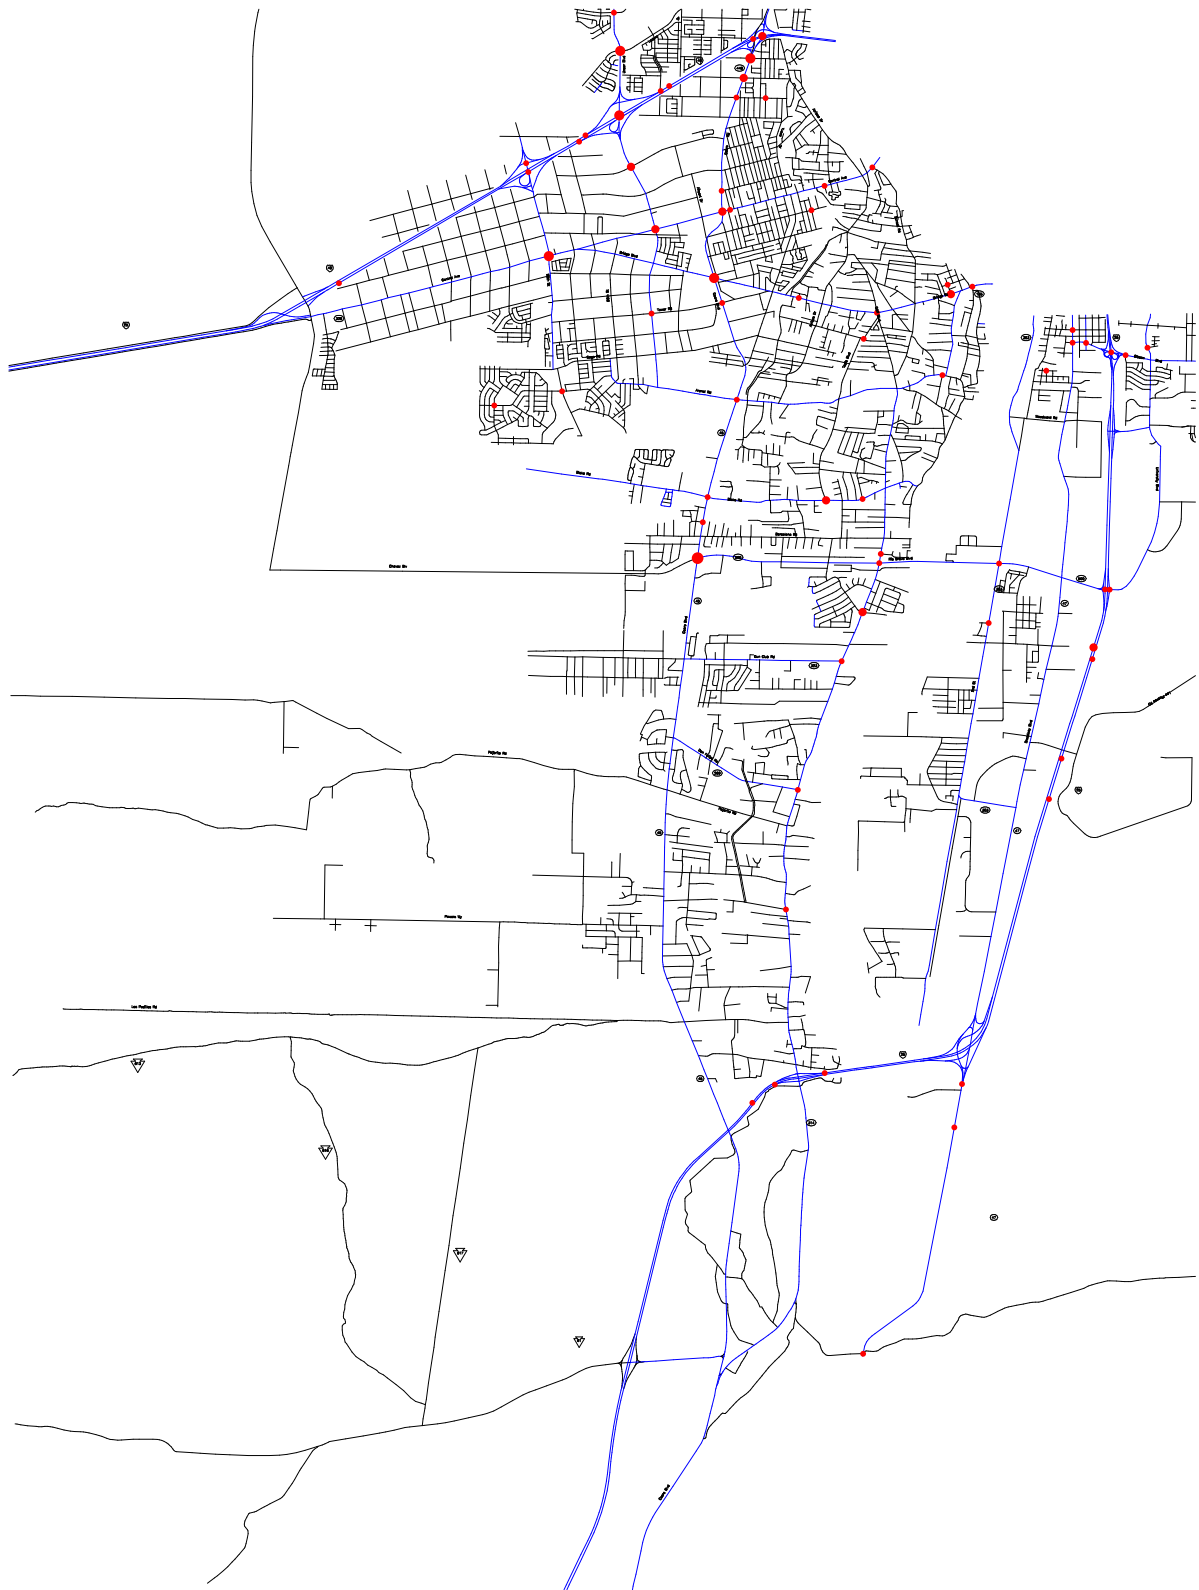

-- The Geographic Road Network Data Base --
Bernalillo County, NM (SW Albuquerque)
Alcohol-Involved Crash Locations
Calendar Year 2007

Crash Locations	
•	One crash
•	Two crashes
•	Three crashes
•	Four crashes
•	Five crashes

Prepared for the New Mexico
Traffic Safety Bureau
Contract # C04425

DIVISION OF GOVERNMENT RESEARCH
The University of New Mexico
<http://www.unm.edu/~dgrint>
(505) 277-3305 12/16/08

0 0.5 1 1.5 2 2.5
miles