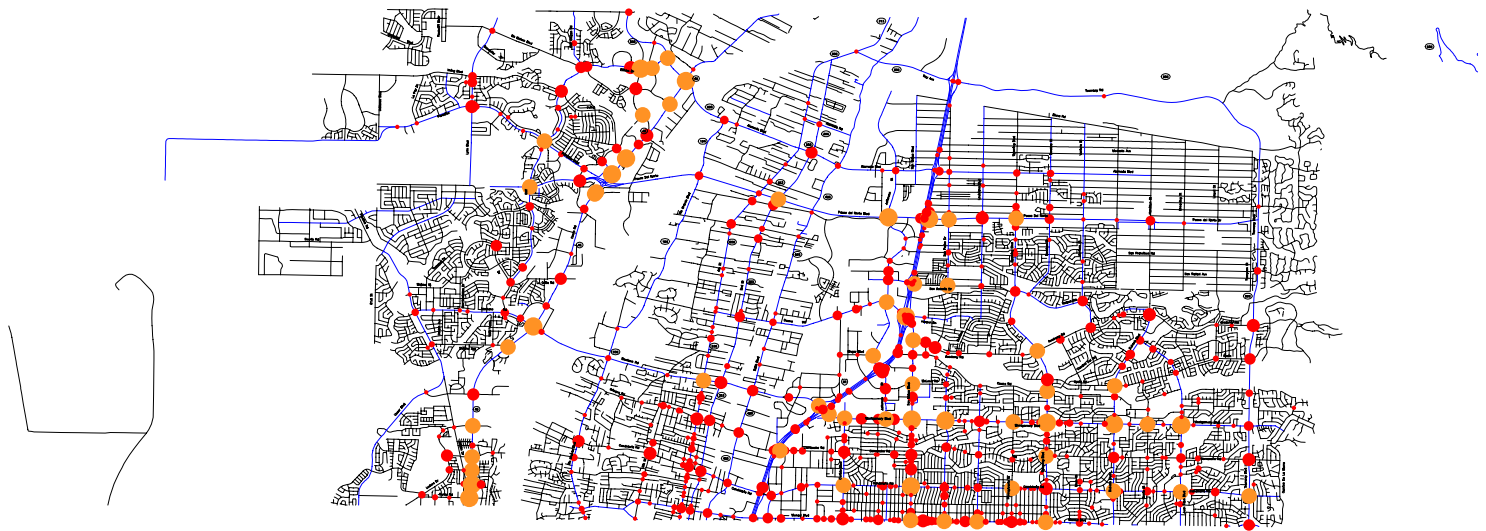

-- The Geographic Road Network Data Base --

Bernalillo County, NM North Albuquerque

Fatal and Injury Crash Locations

Calendar Year 2004

Crash Locations	
•	One crash
•	Three crashes
•	Five crashes
•	Ten crashes
•	Eleven to nineteen crashes
•	Twenty plus crashes (max. 49)

Prepared for the New Mexico
Traffic Safety Bureau
Contract # C04425

DIVISION OF GOVERNMENT RESEARCH
The University of New Mexico
(505) 277-3305 08/17/06