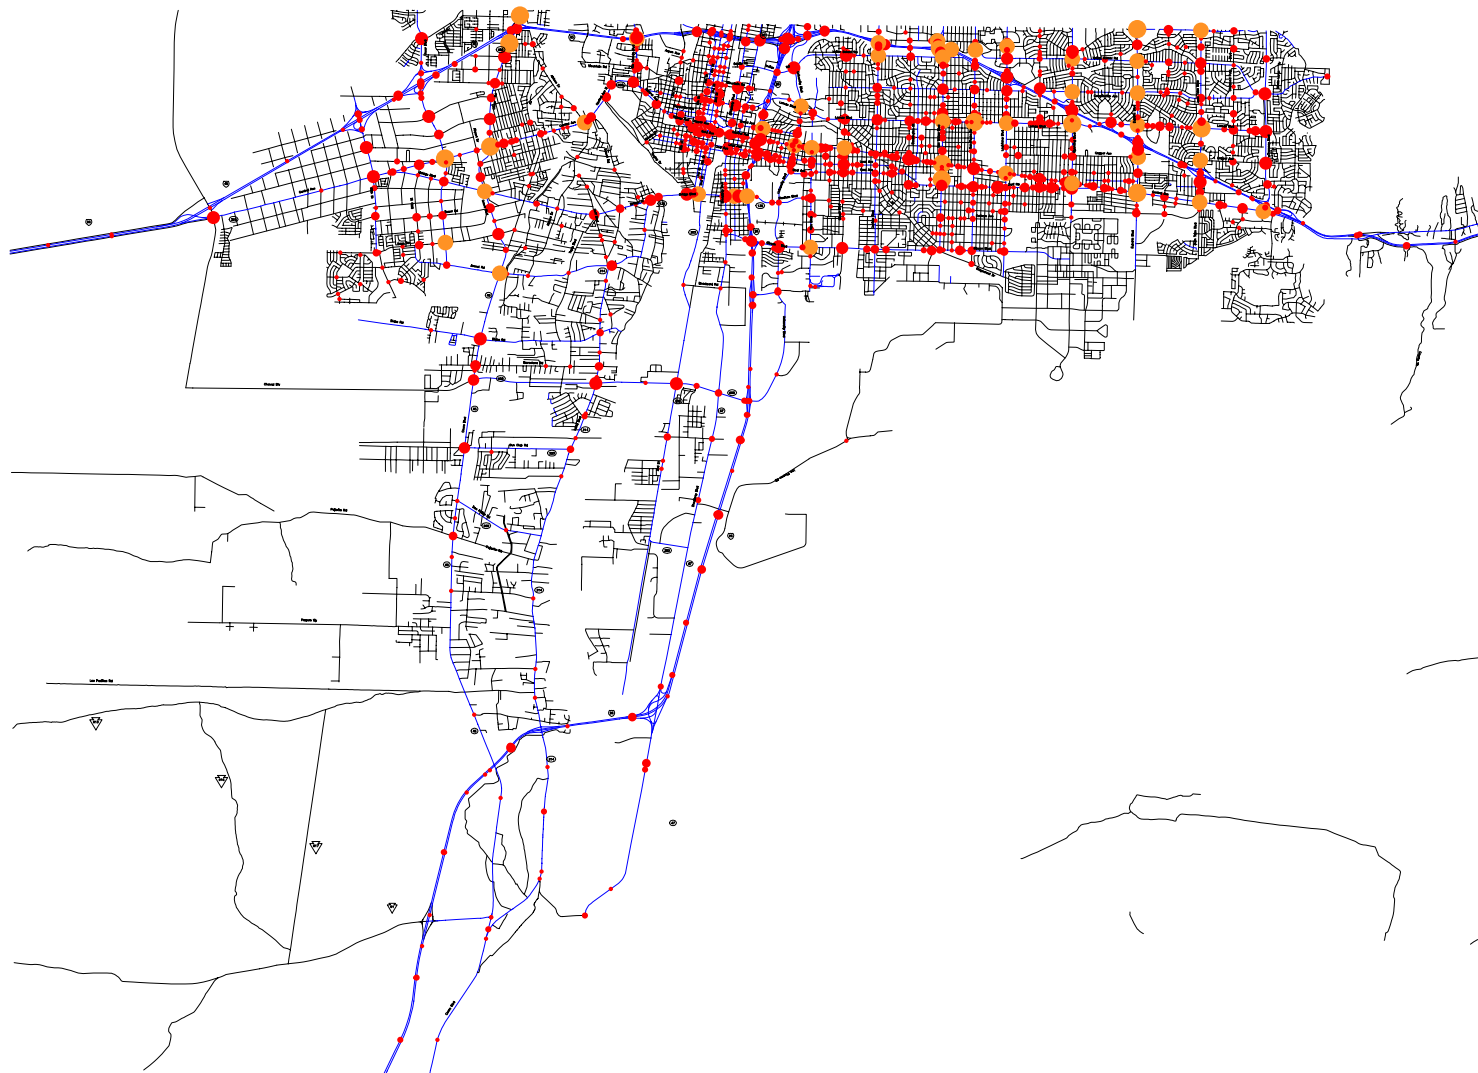

-- The Geographic Road Network Data Base --

Bernalillo County, NM South Albuquerque

Fatal and Injury Crash Locations

Calendar Year 2004

Crash Locations	
•	One crash
•	Three crashes
•	Five crashes
•	Ten Crashes
•	Eleven to nineteen crashes
•	Twenty plus crashes (max. 28)