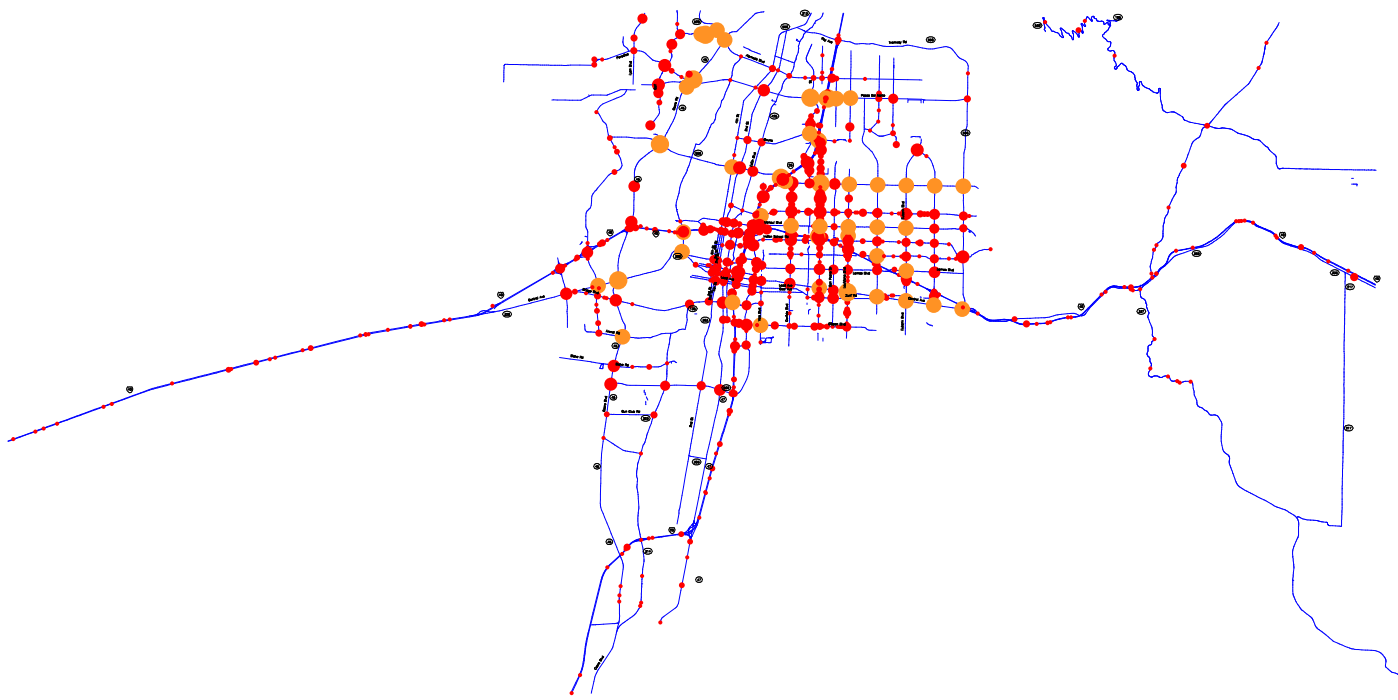

-- The Geographic Road Network Data Base --

Bernalillo County, NM (Major Roads)

Fatal and Injury Crash Locations

Calendar Year 2007

| Crash Locations | |
|---------------------------------------|-------------------------------|
| • | One crash |
| • | Three crashes |
| • | Five crashes |
| • | Ten crashes |
| • | Eleven to nineteen crashes |
| • | Twenty plus crashes (max. 36) |