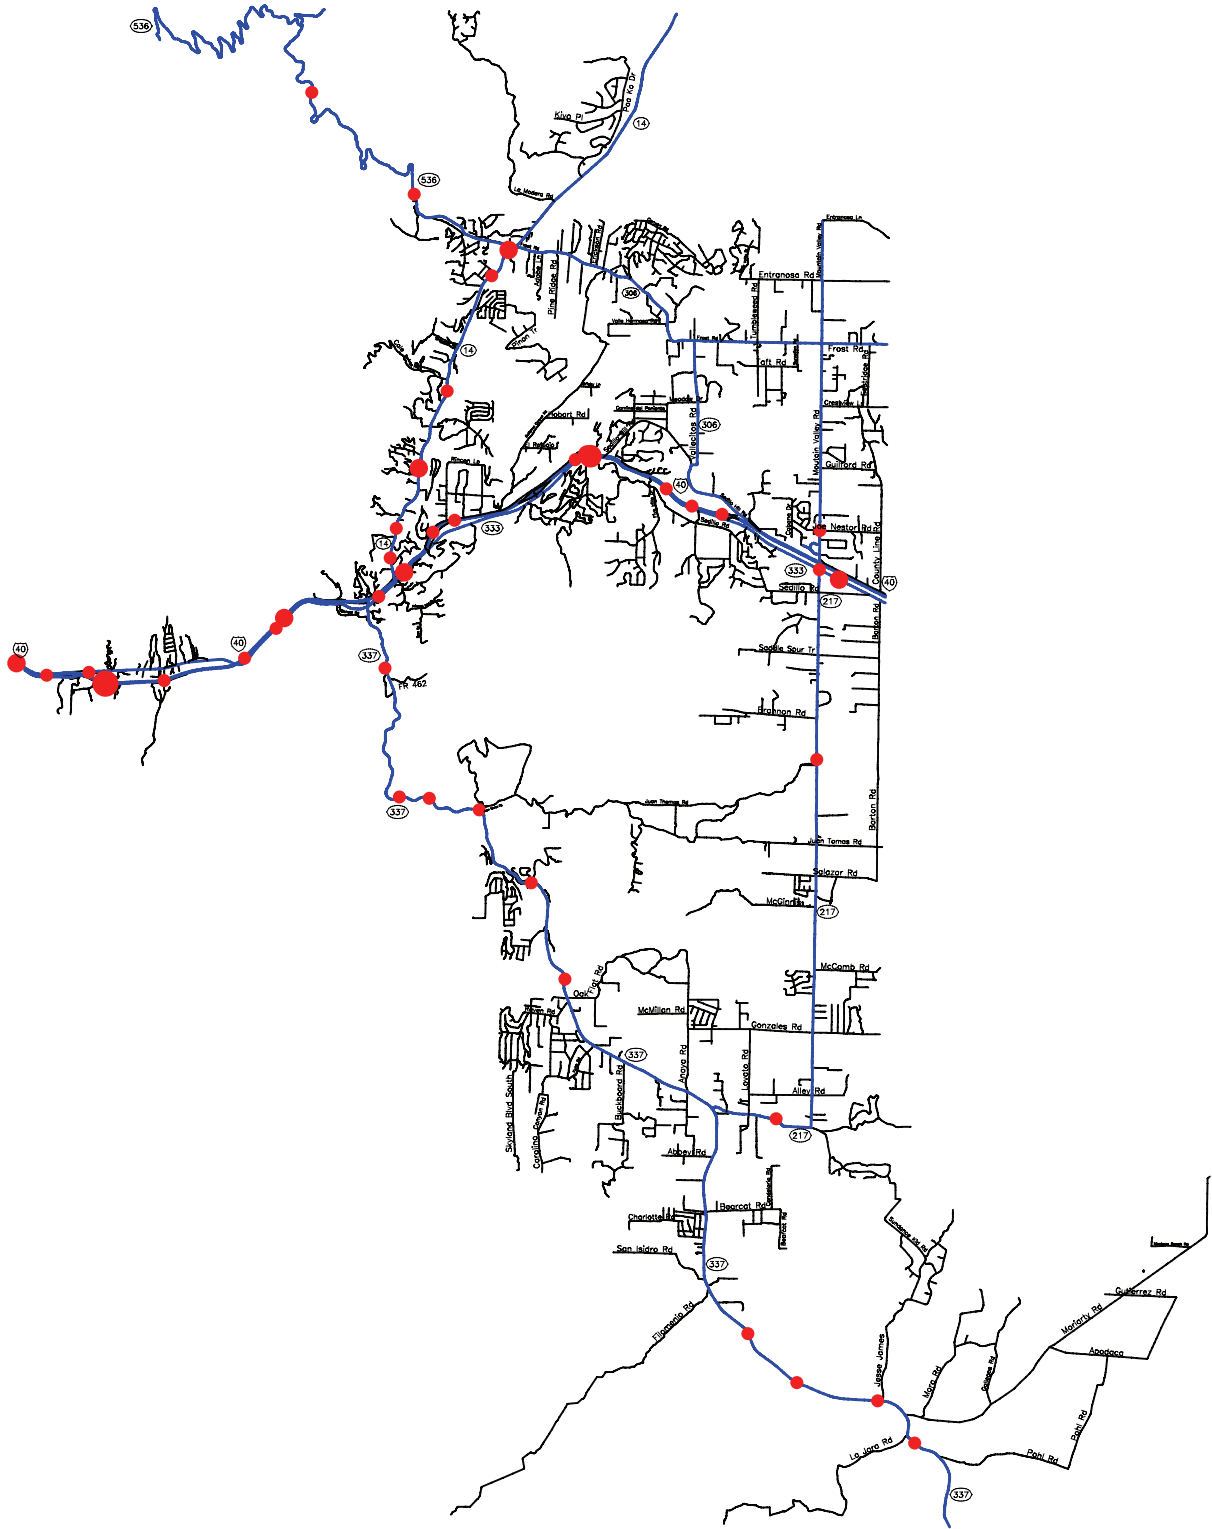

-- The Geographic Road Network Data Base --
Bernalillo Co. – E. Mtns., NM
Alcohol-Involved Crash Locations
Calendar Year 2001 – 2005

- | Alcohol Crash Locations | |
|--|---------------|
| ● | One Crash |
| ● | Two Crashes |
| ● | Three Crashes |
| ● | Four Crashes |

Prepared for the New Mexico
 Traffic Safety Bureau
 Contract # C04950

DIVISION OF GOVERNMENT RESEARCH
 The University of New Mexico
 (505) 277-3305 02/05/07

 0 0.5 1 1.5 2 2.5 3
 miles