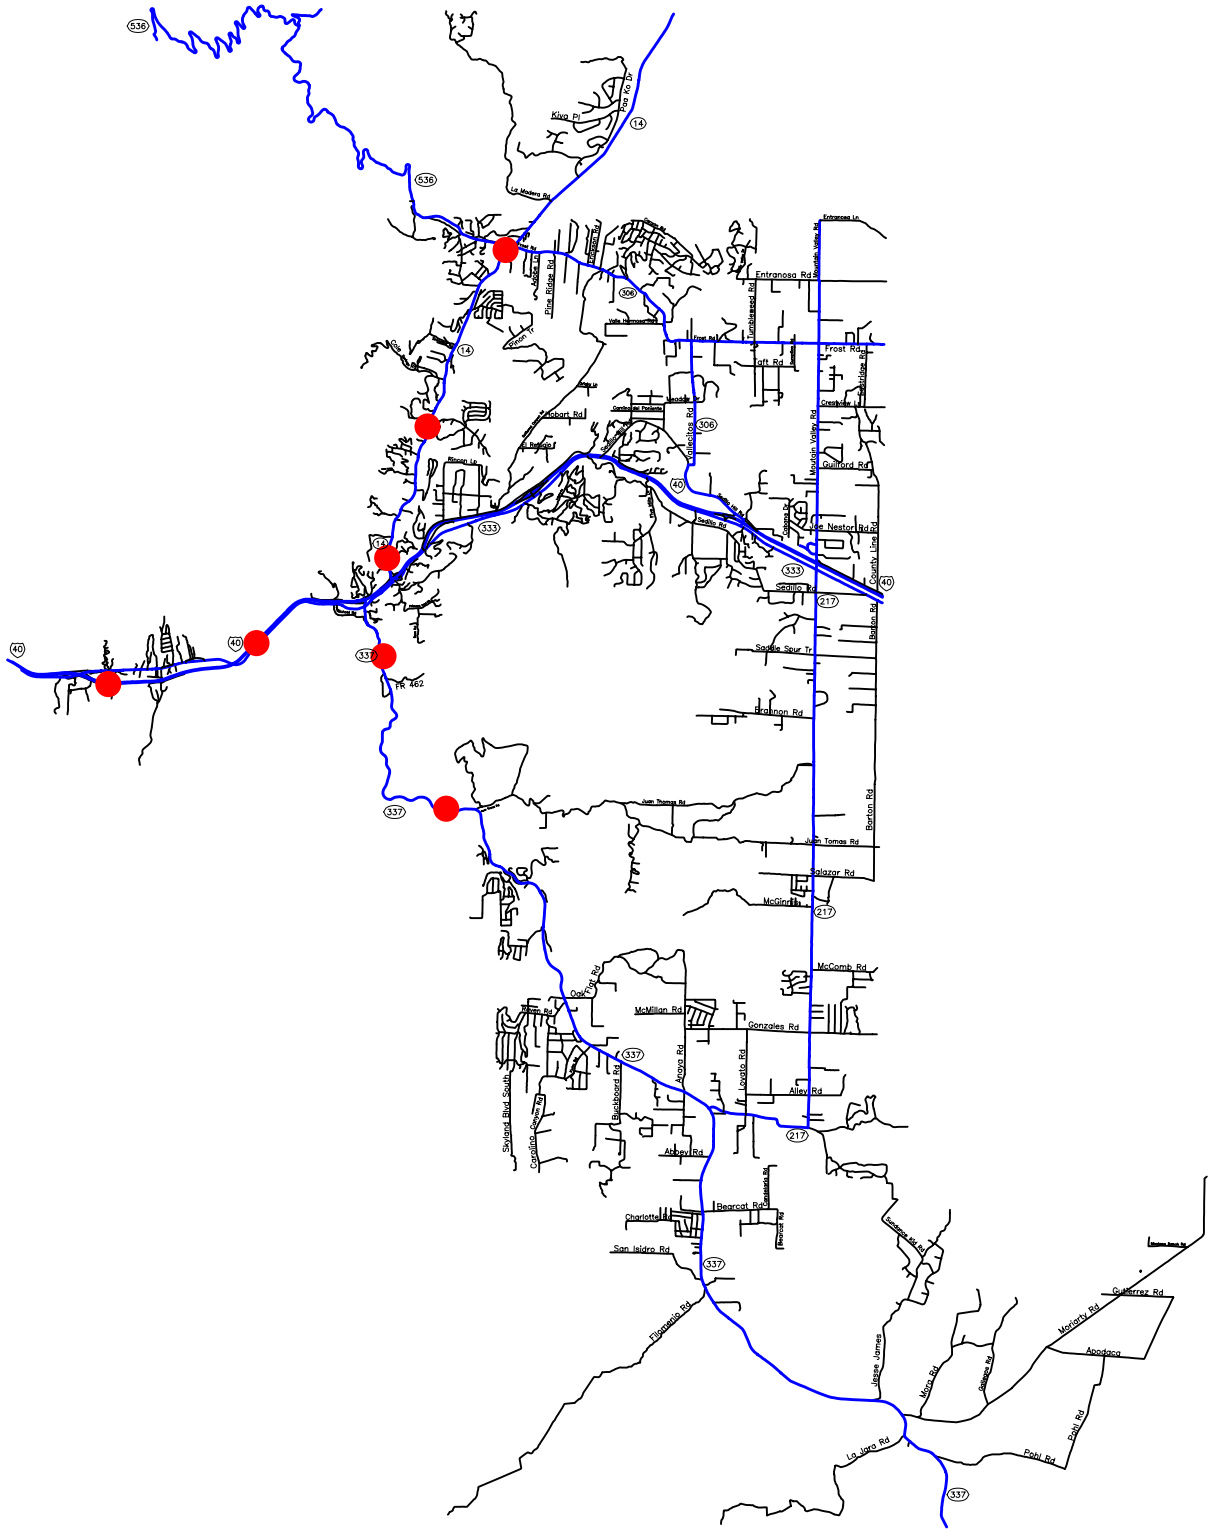

-- The Geographic Road Network Data Base --  
**Bernalillo Co. – E. Mtns., NM**  
**Alcohol-Involved Crash Locations**  
**Calendar Year 2004**

Alcohol Crash Locations  
● One Crash

Prepared for the New Mexico  
 Traffic Safety Bureau  
 Contract # C04425