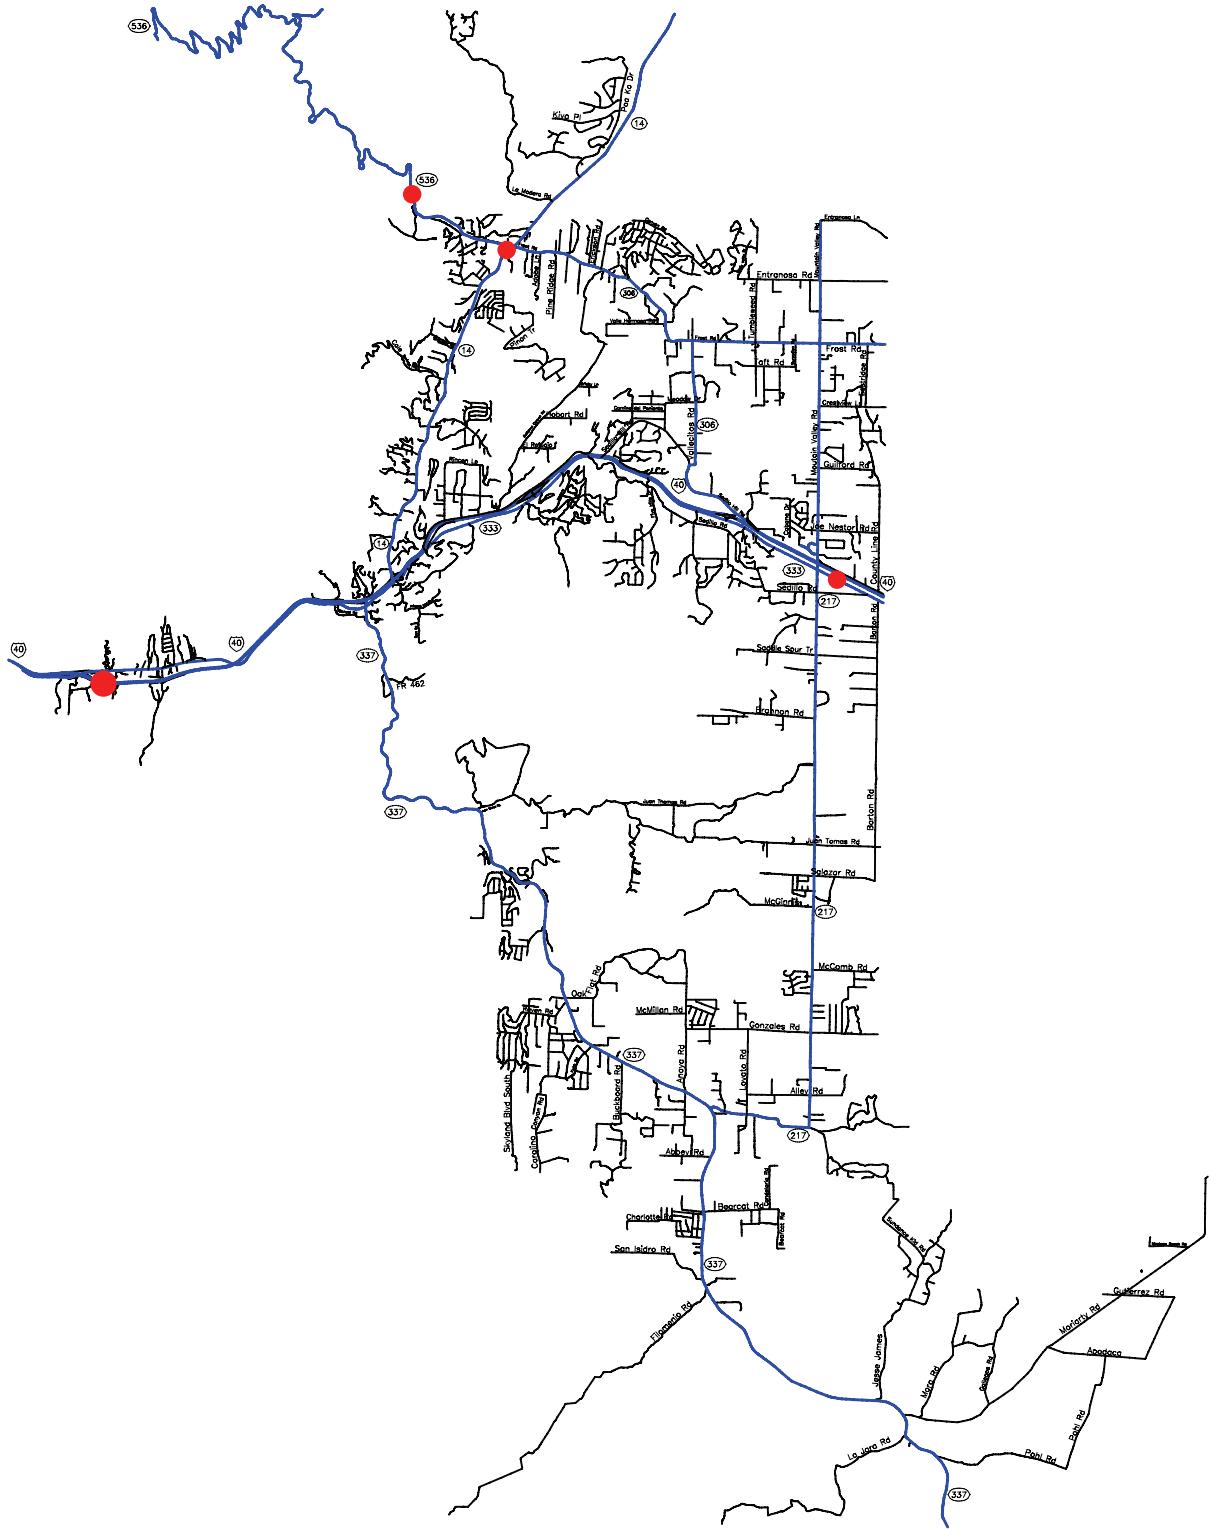

-- The Geographic Road Network Data Base --
Bernalillo Co. – E. Mtns., NM
Alcohol-Involved Crash Locations
Calendar Year 2005

Alcohol Crash Locations
 ● One Crash
 ● Two Crashes

Prepared for the New Mexico
 Traffic Safety Bureau
 Contract # C04950