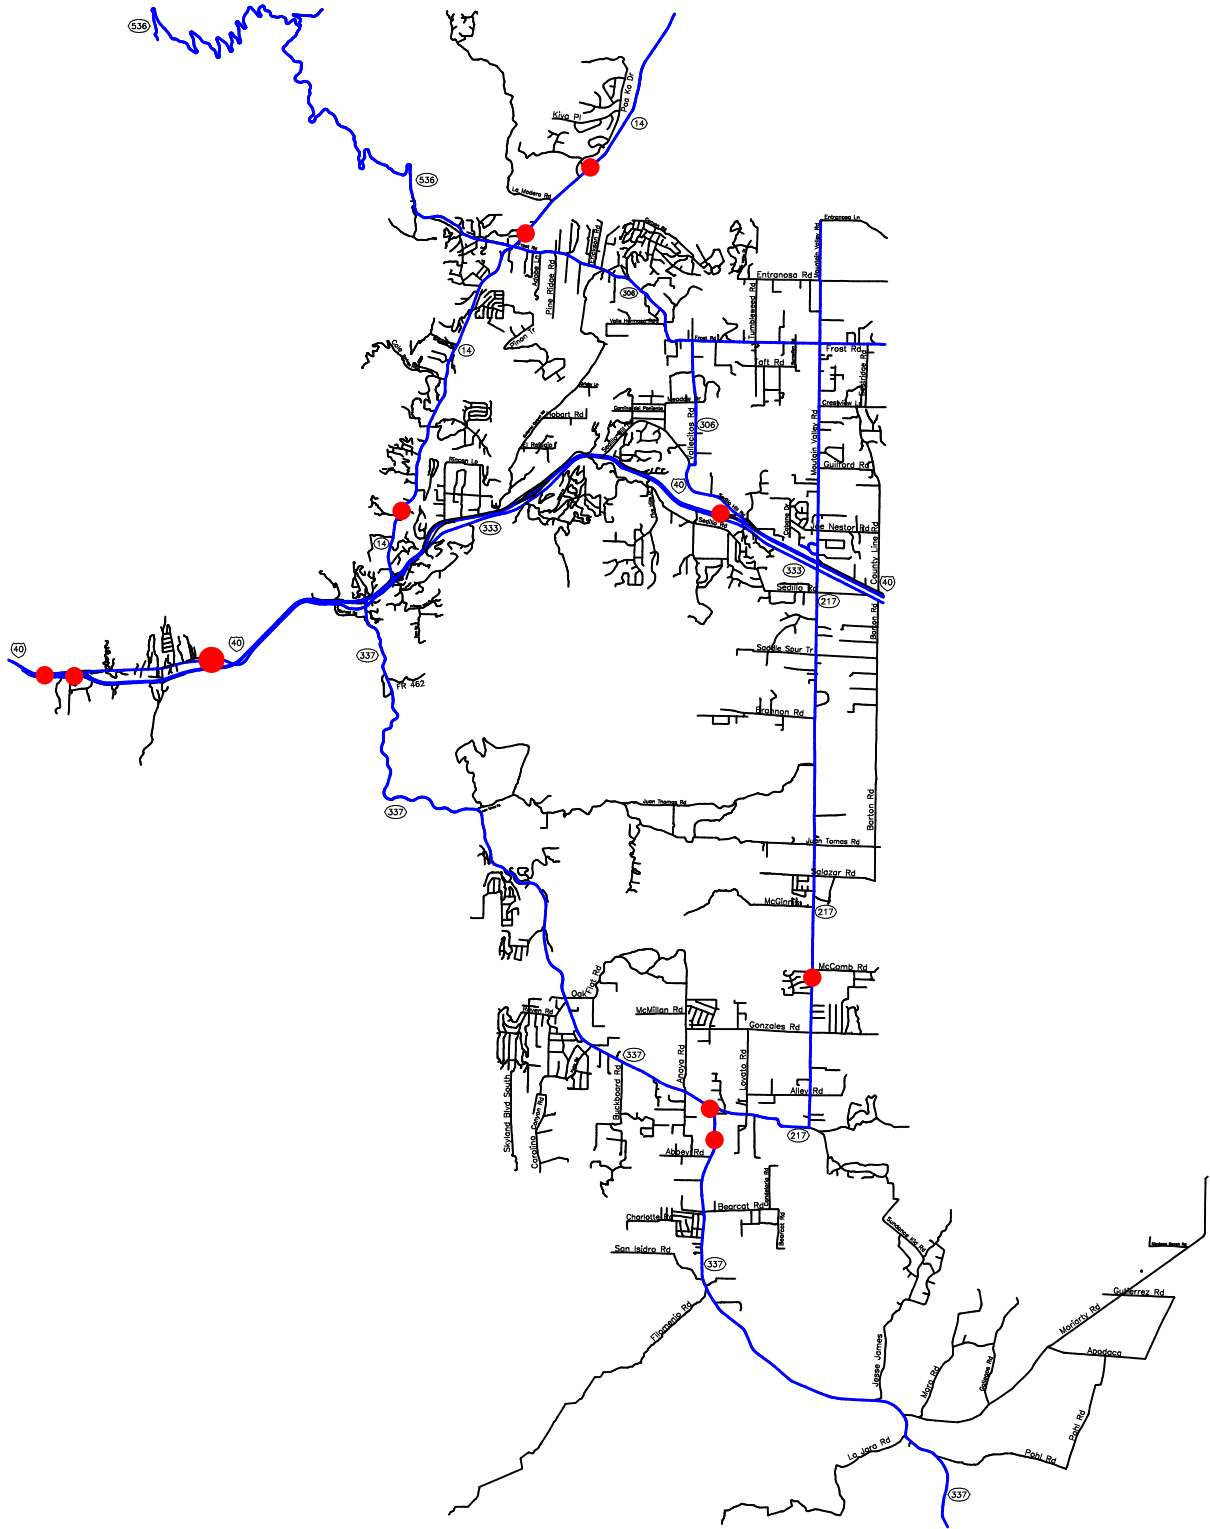

-- The Geographic Road Network Data Base --
Bernalillo Co. – E. Mtns., NM
Alcohol-Involved Crash Locations
Calendar Year 2006

Alcohol Crash Locations
 ● One Crash
 ● Two Crashes

Prepared for the New Mexico
 Traffic Safety Bureau
 Contract # C04950