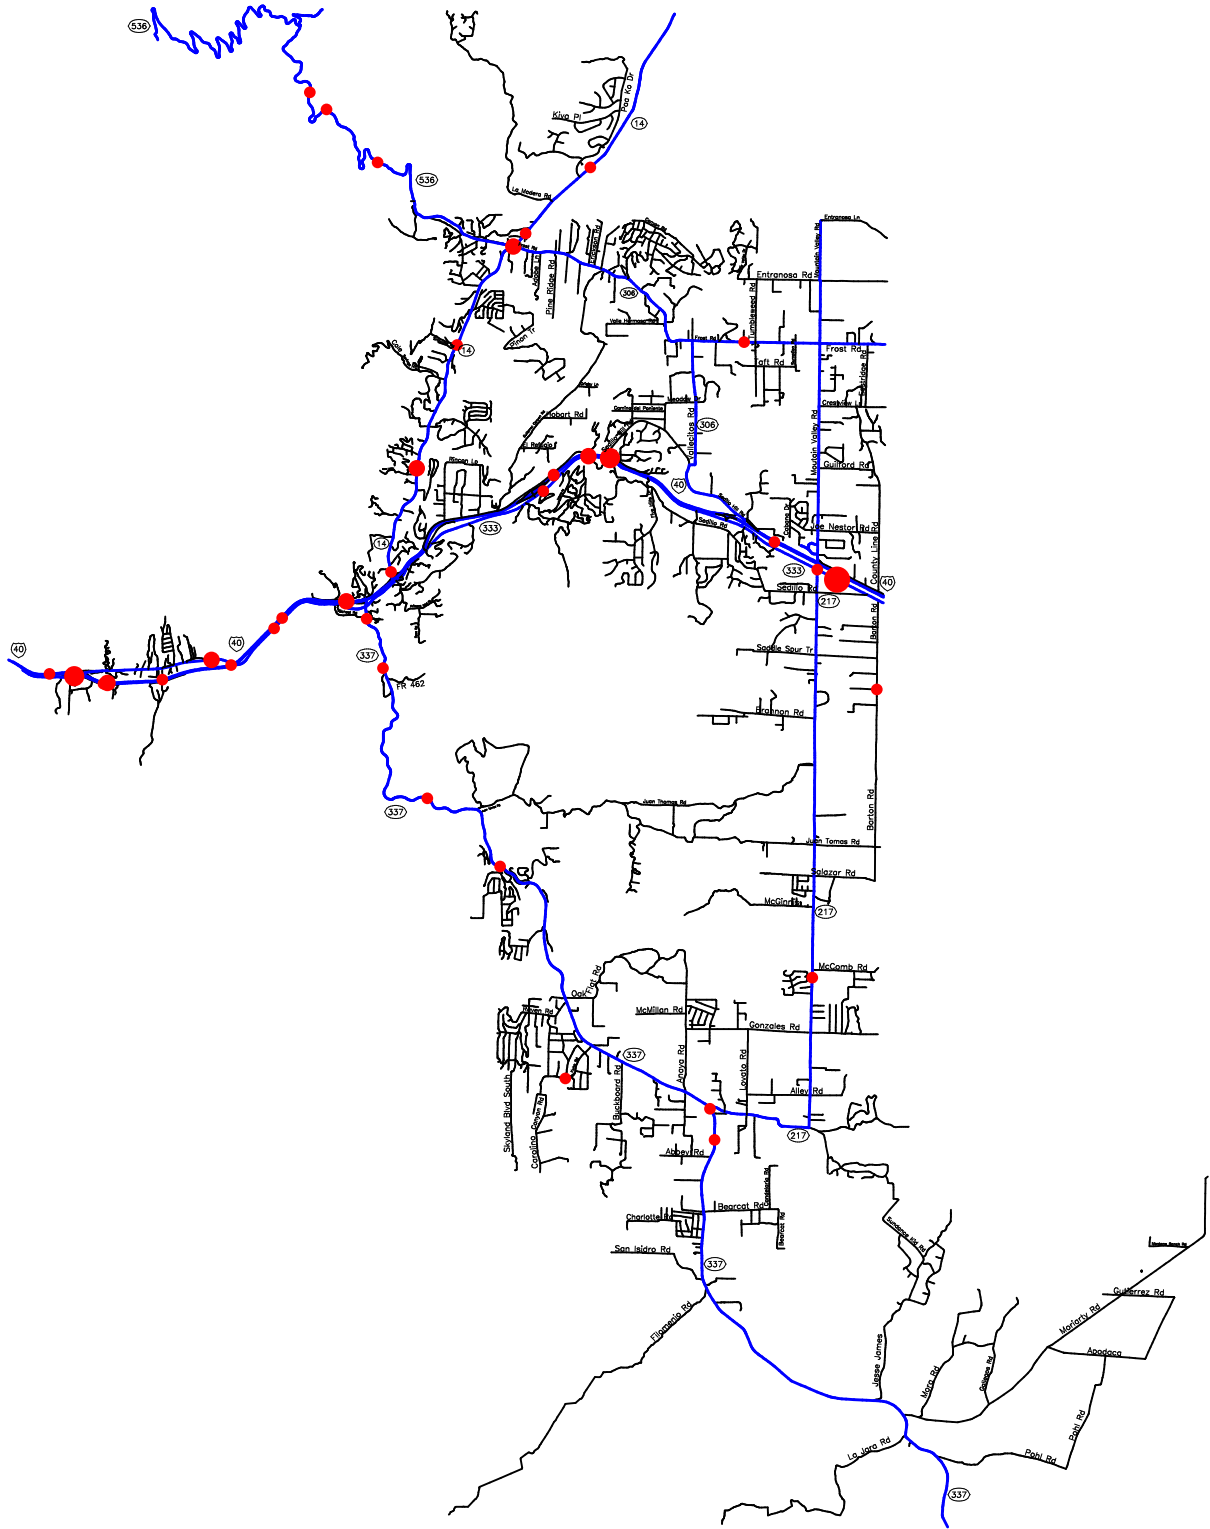

-- The Geographic Road Network Data Base --
Bernalillo Co. – E. Mtns., NM
Fatal and Injury Crash Locations
Calendar Year 2006

Fatal and Injury Crash Locations

- One Crash
- Two Crashes
- Three Crashes
- Four Crashes
- Five Crashes

Prepared for the New Mexico
 Traffic Safety Bureau
 Contract # C04950

DIVISION OF GOVERNMENT RESEARCH
 The University of New Mexico
 (505) 277-3305 10/30/07