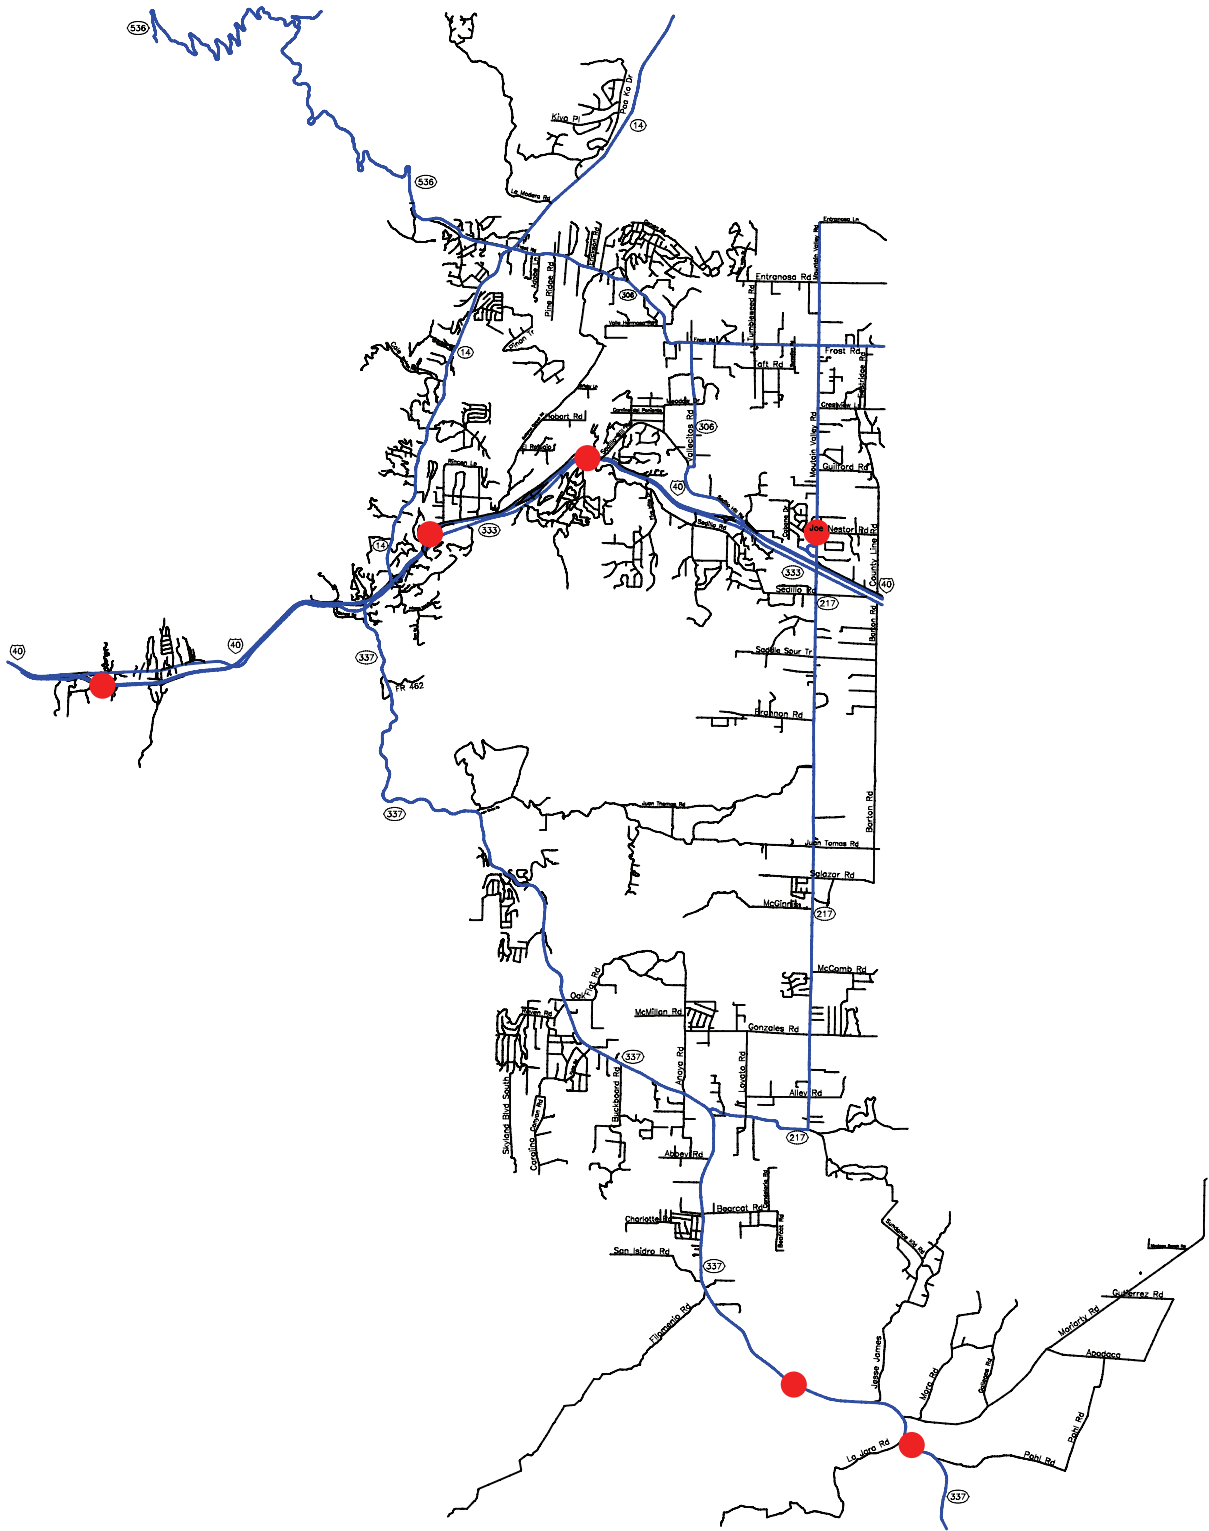

-- The Geographic Road Network Data Base --
Bernalillo County – E. Mtns., NM
Teenage Alcohol-Involved Crash Locations
Calendar Year 2001 – 2005

Alcohol Crash Locations
● One Crash

Prepared for the New Mexico
 Traffic Safety Bureau
 Contract # C04950