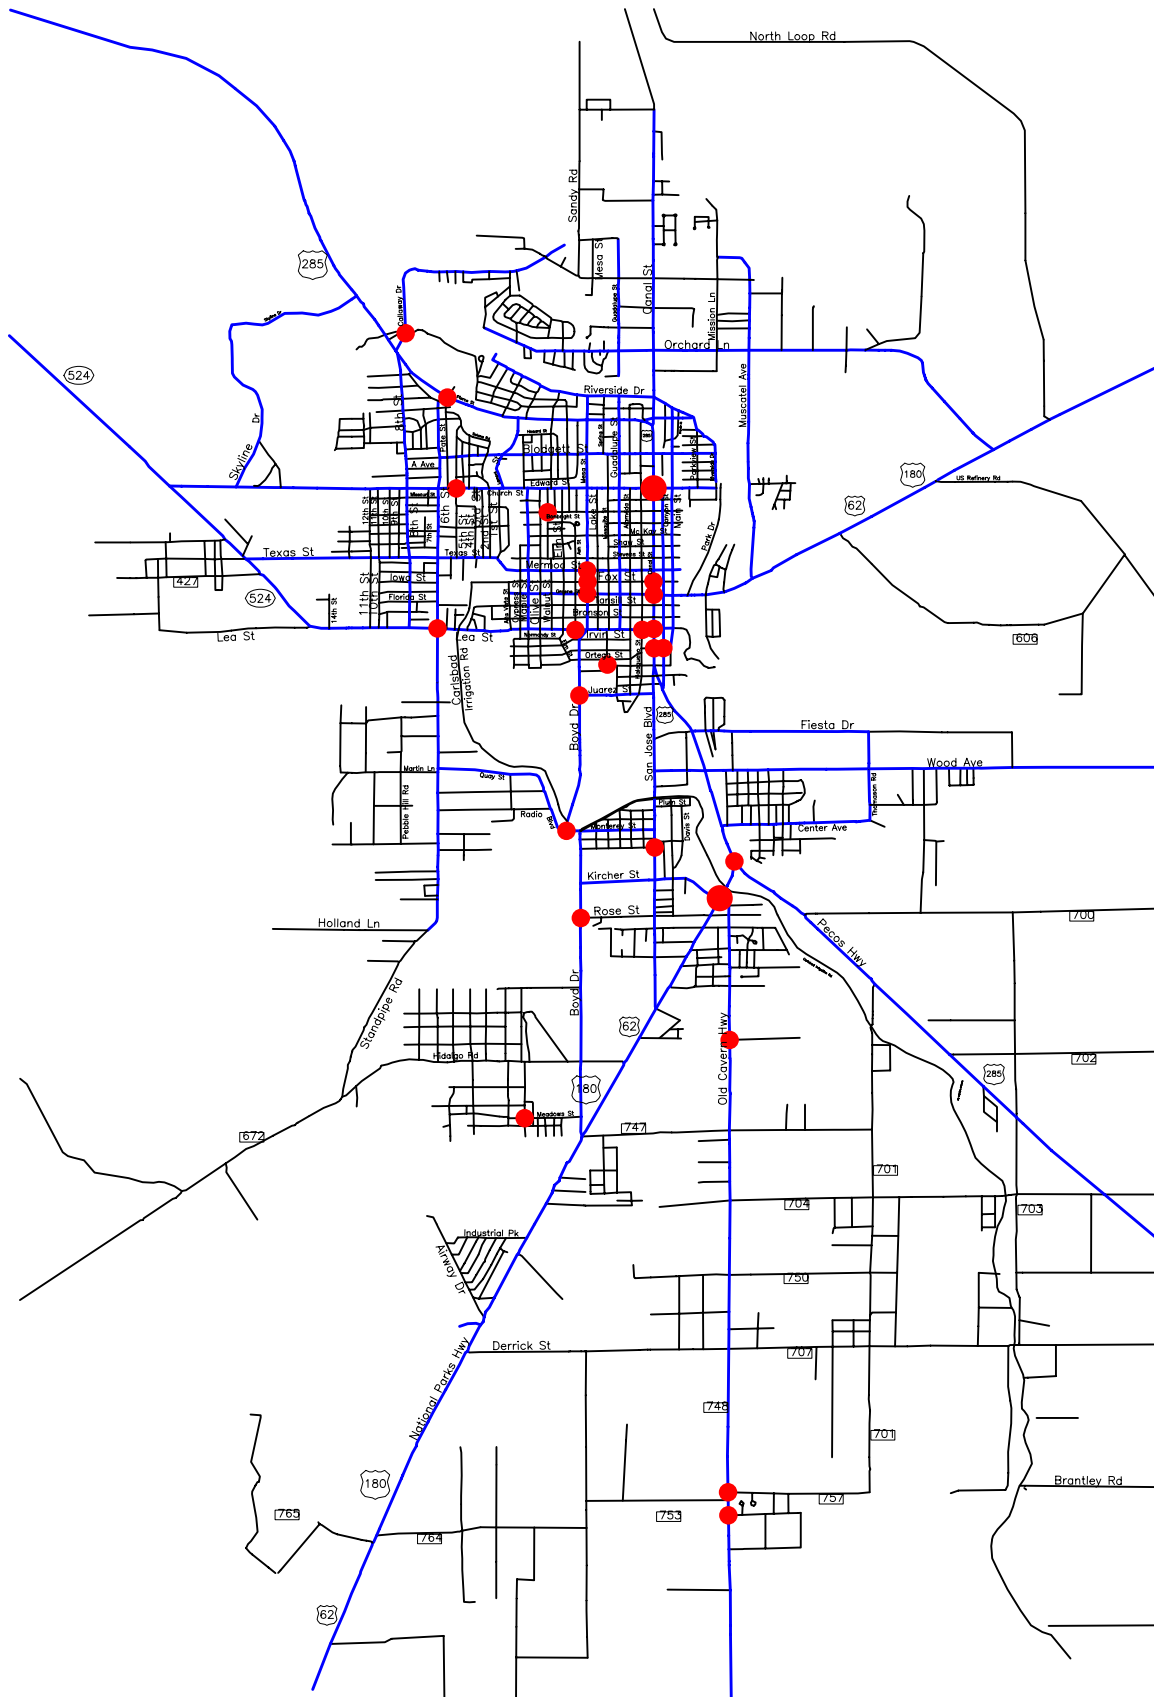

-- The Geographic Road Network Data Base --
City of Carlsbad, NM
Alcohol-Involved Crash Locations
Calendar Year 2003

Alcohol Crash Locations
● One Crash
● Two Crashes

Prepared for the New Mexico
 Traffic Safety Bureau
 Contract # C04425

DIVISION OF GOVERNMENT RESEARCH
 The University of New Mexico
 (505) 277-3305
 10/28/04

0 1000 2000 3000 4000 5000 6000
 Feet