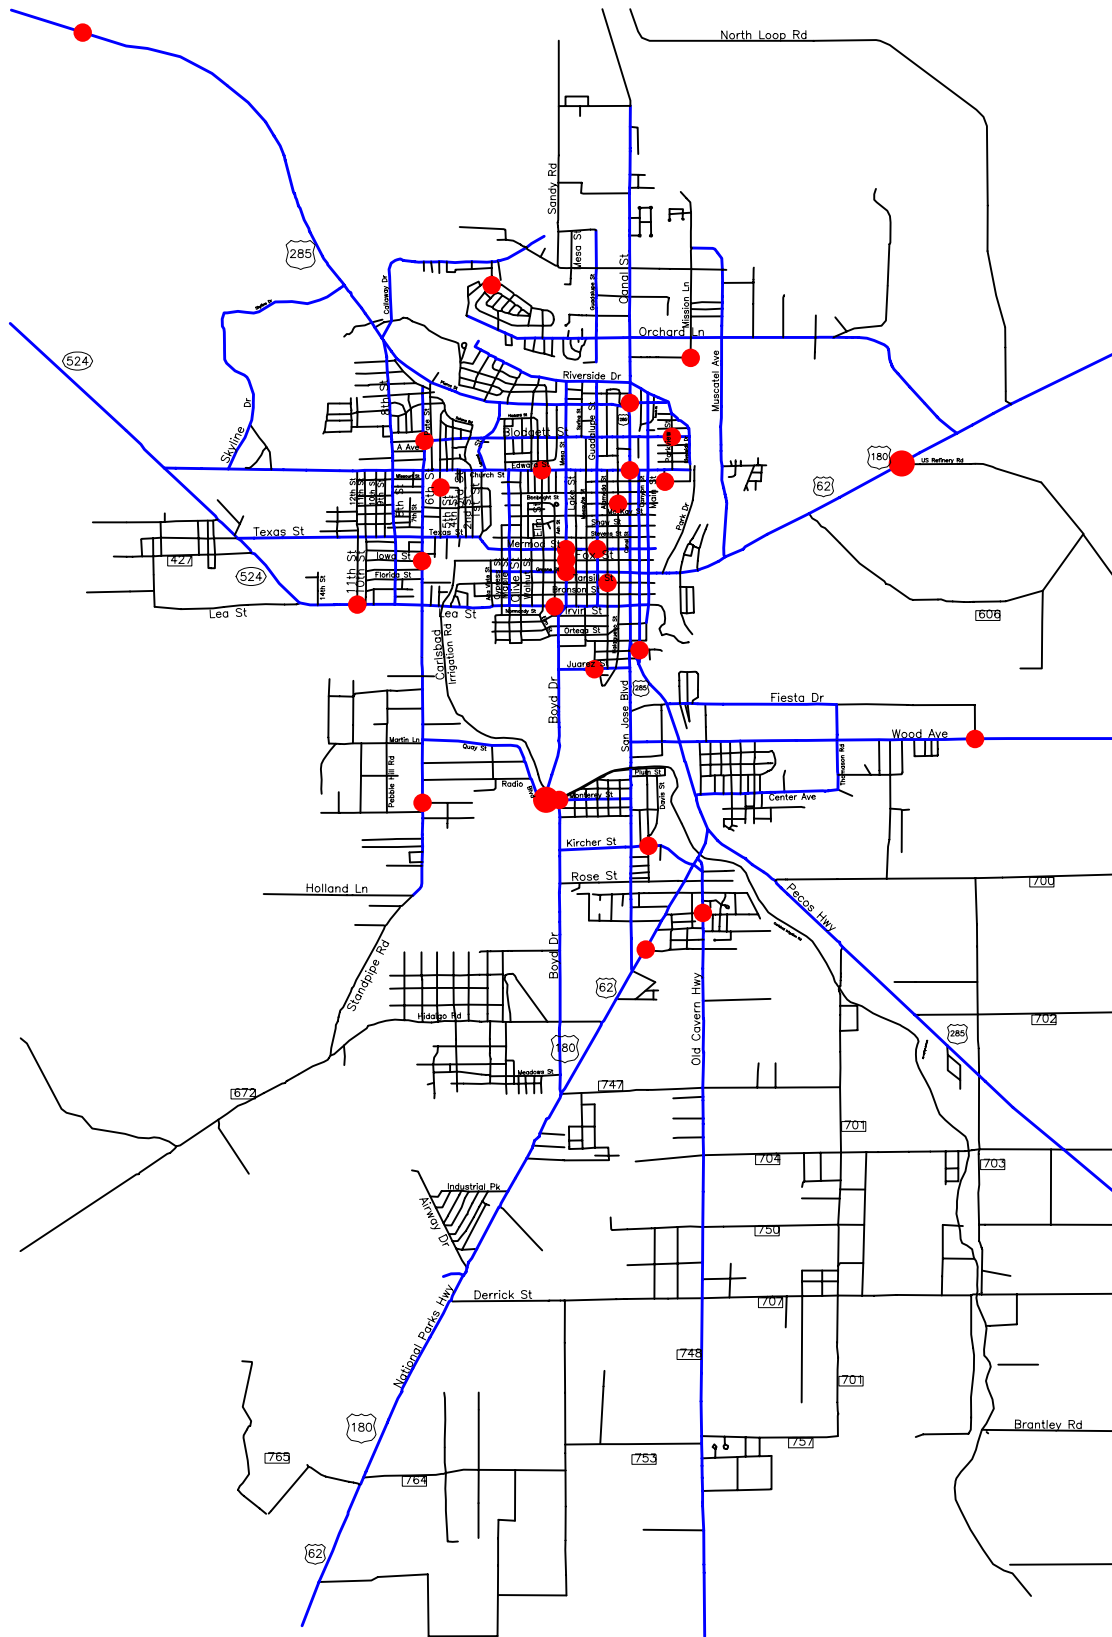

-- The Geographic Road Network Data Base --
City of Carlsbad, NM
Alcohol-Involved Crash Locations
Calendar Year 2004

Alcohol Crash Locations
● One Crash
● Two Crashes

Prepared for the New Mexico
 Traffic Safety Bureau
 Contract # C04425

DIVISION OF GOVERNMENT RESEARCH
 The University of New Mexico
 (505) 277-3306
 07/29/05

0 1000 2000 3000 4000 5000 6000 7000
 feet