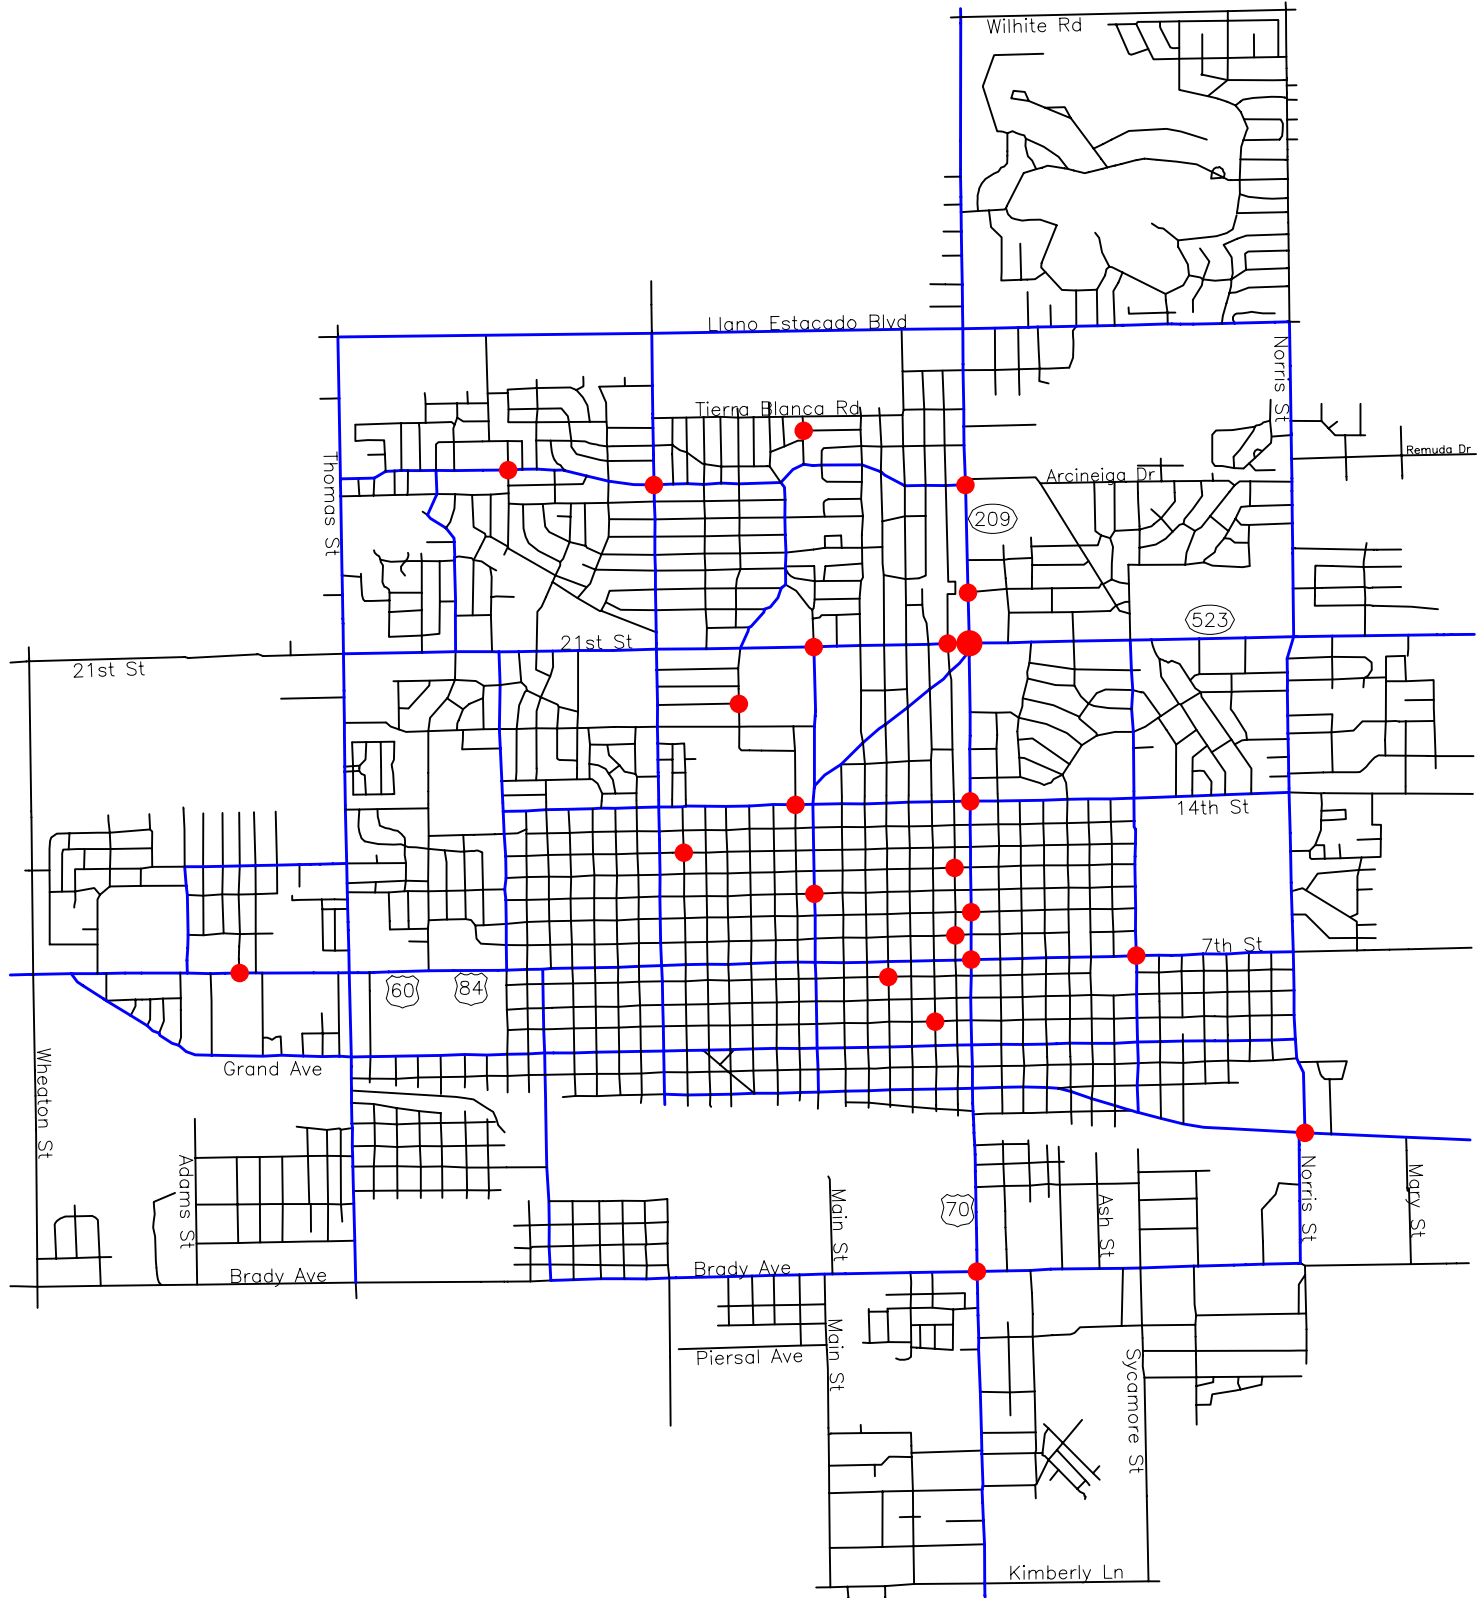

# Central Clovis, NM

## Alcohol-Involved Crash Locations

### Calendar Year 2003

Alcohol Crash Locations

- One Crash
- Two Crashes

Prepared for the New Mexico  
Traffic Safety Bureau  
Contract # C04425

DIVISION OF GOVERNMENT RESEARCH  
The University of New Mexico  
(505) 277-3305 11/21/04

0 1000 2000 3000  
feet