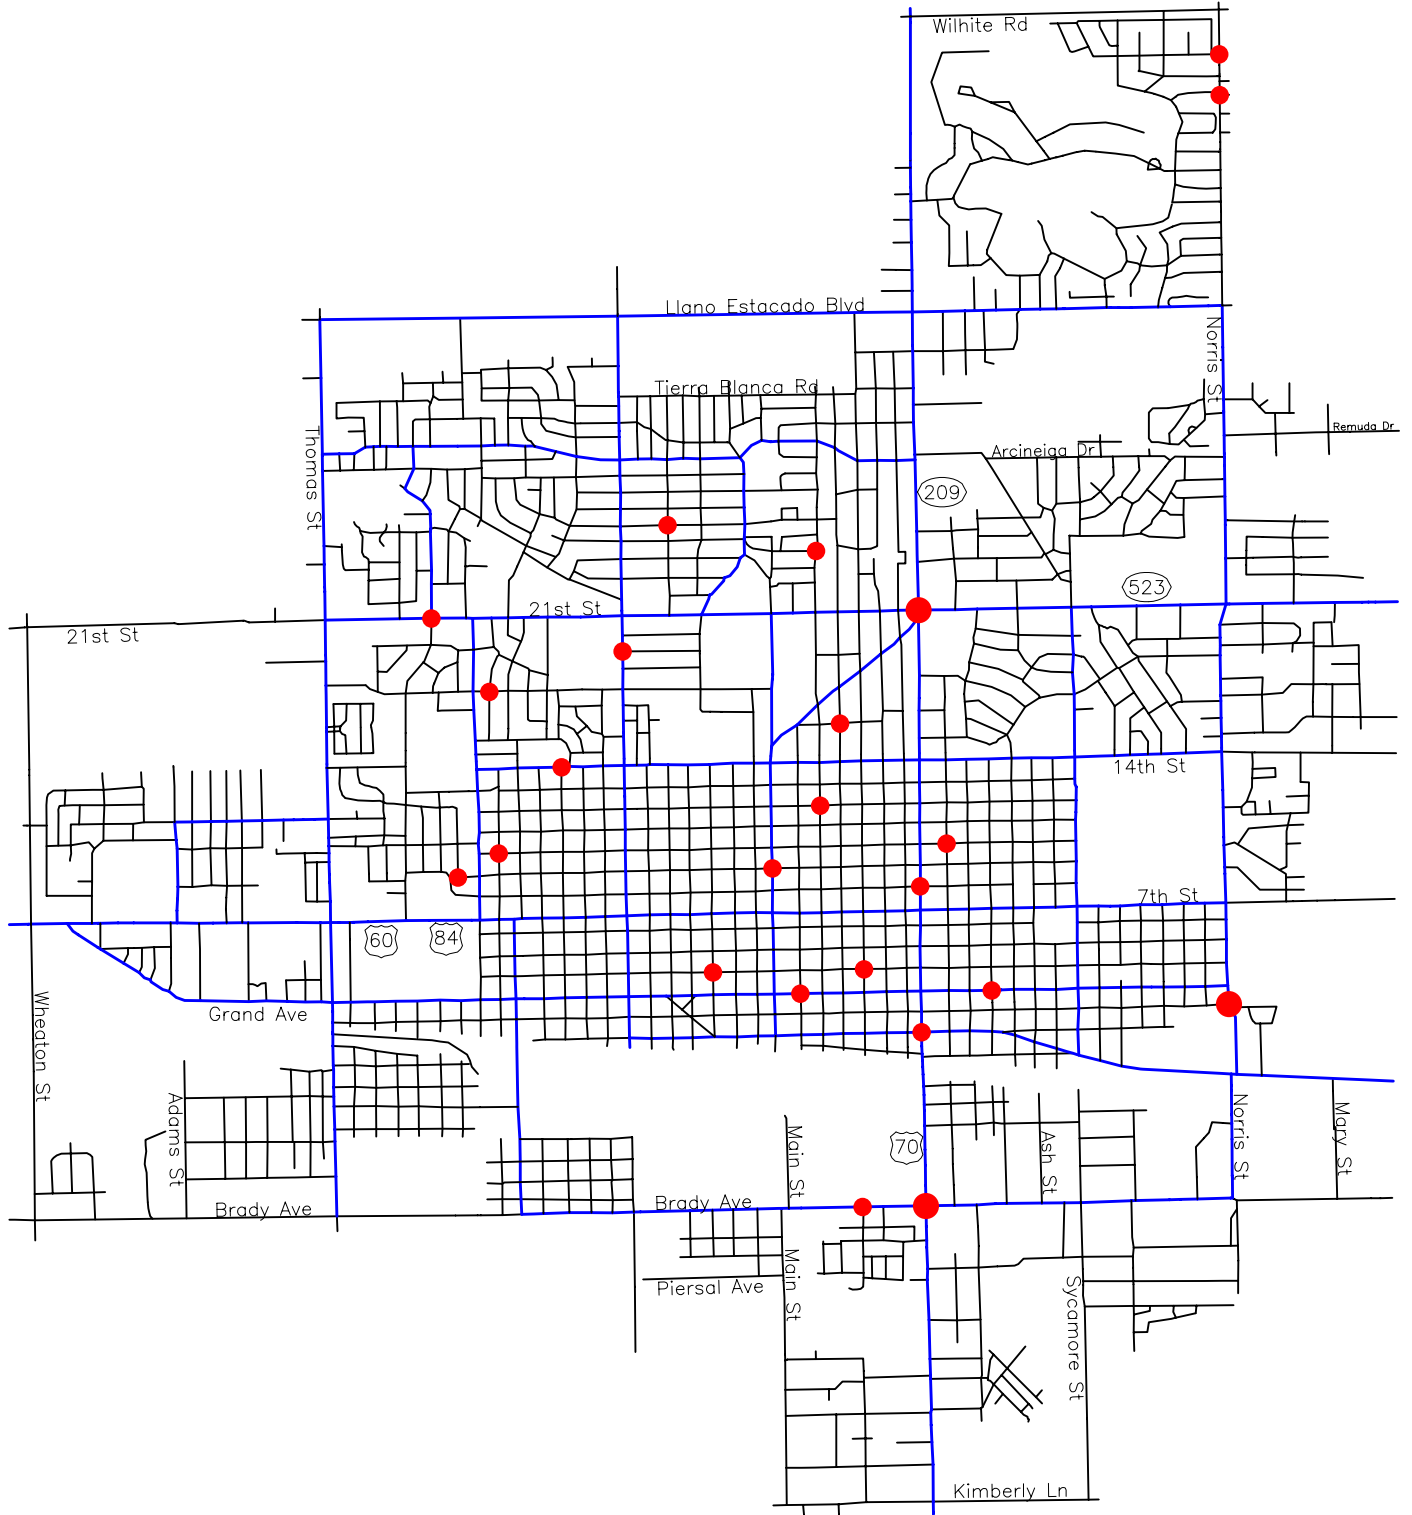

Central Clovis, NM

Alcohol-Involved Crash Locations

Calendar Year 2004

Alcohol Crash Locations

- One Crash
- Two Crashes

Prepared for the New Mexico
Traffic Safety Bureau
Contract # C04425

DIVISION OF GOVERNMENT RESEARCH
The University of New Mexico
(505) 277-3305 07/29/05

0 1000 2000 3000 4000
feet