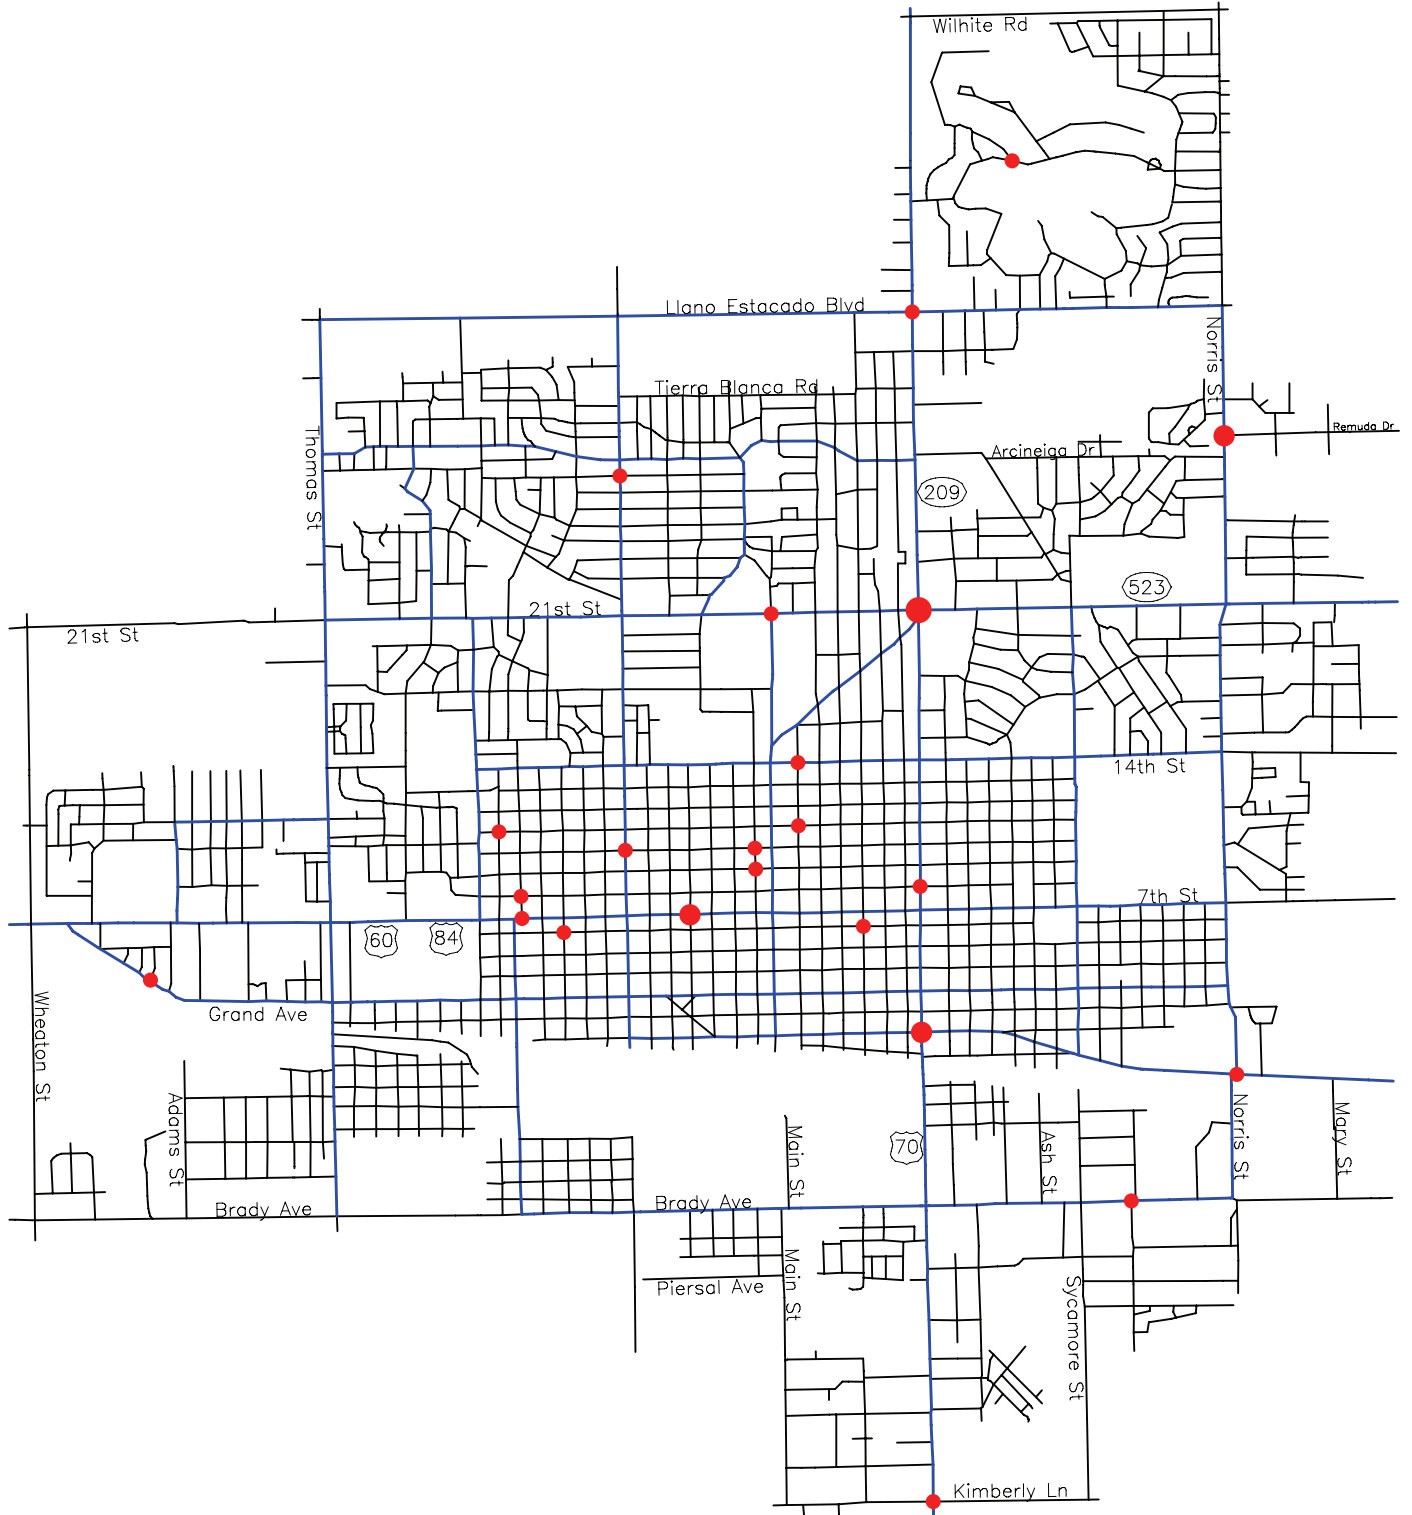

Central Clovis, NM

Alcohol-Involved Crash Locations

Calendar Year 2005

- | Alcohol Crash Locations | |
|-------------------------|---------------|
| ● | One Crash |
| ● | Two Crashes |
| ● | Three Crashes |

Prepared for the New Mexico
Traffic Safety Bureau
Contract # C04950

DIVISION OF GOVERNMENT RESEARCH
The University of New Mexico
(505) 277-3305 01/25/07

0 1000 2000 3000 4000
feet