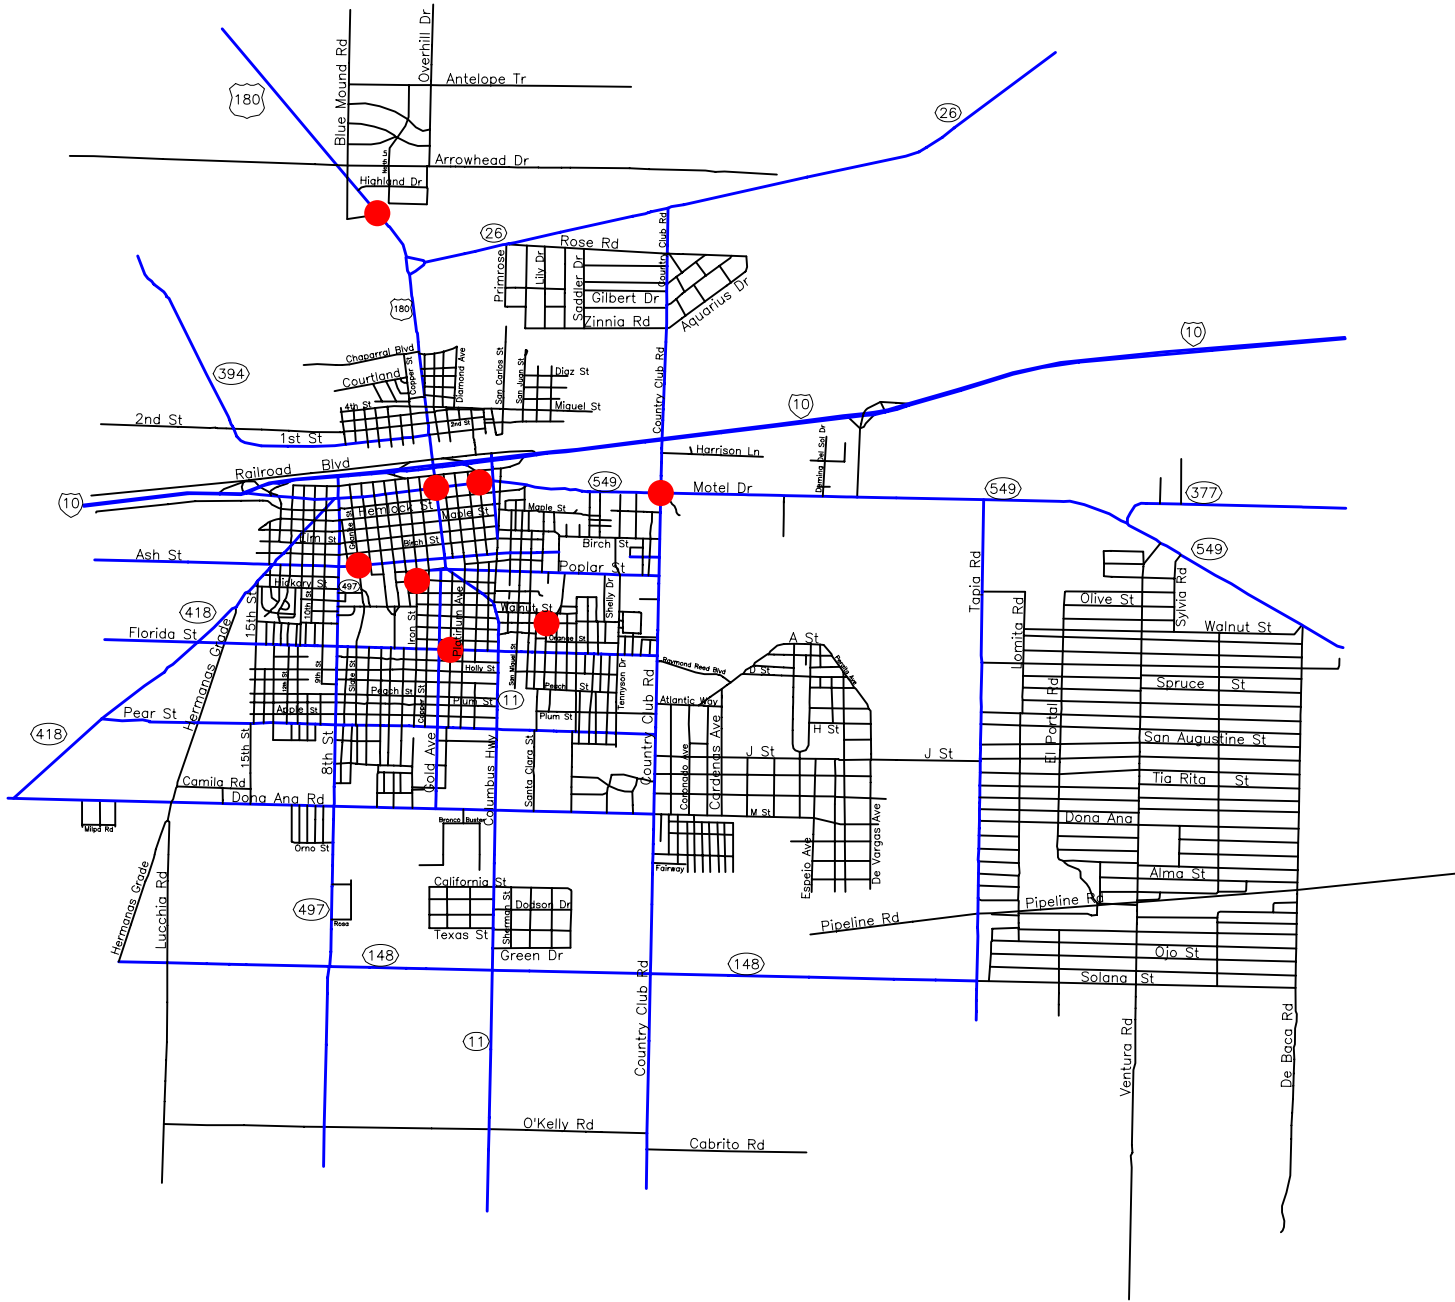

-- The Geographic Road Network Data Base --
City of Deming, NM
Alcohol-Involved Crash Locations
Calendar Year 2003

Alcohol Crash Locations
● One Crash

Prepared for the New Mexico
 Traffic Safety Bureau
 Contract # C04425