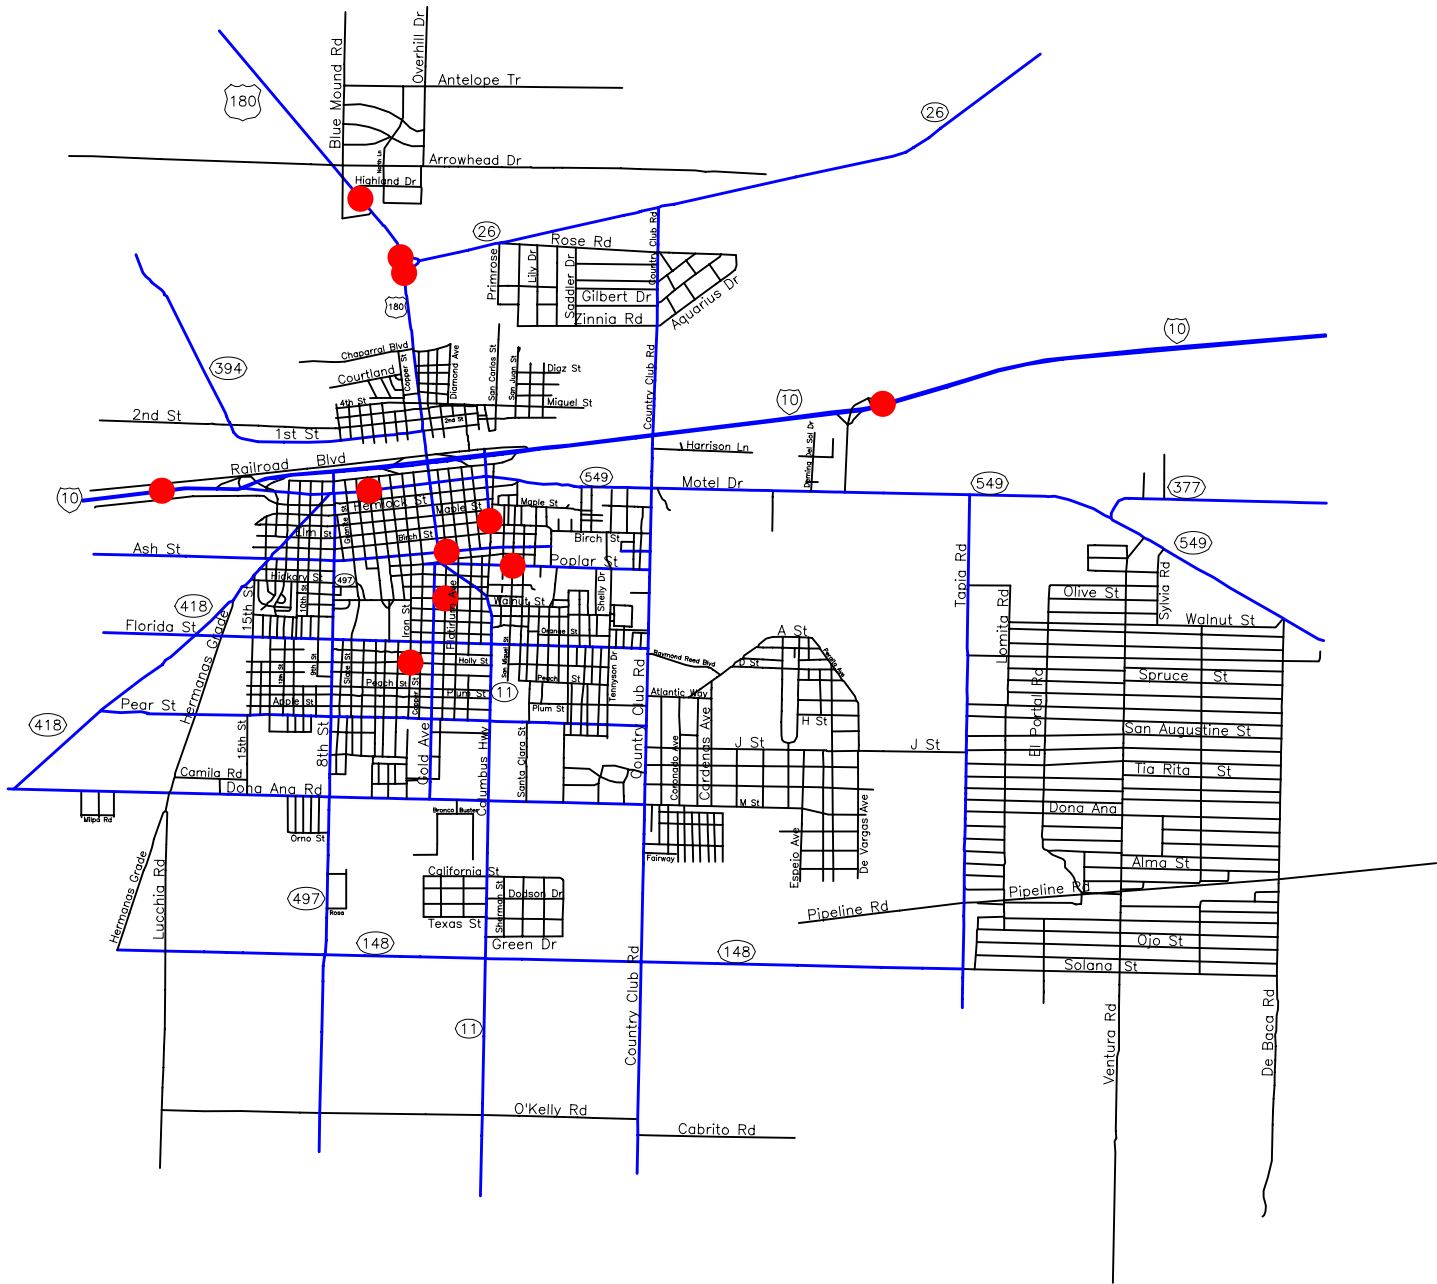

-- The Geographic Road Network Data Base --

City of Deming, NM

Alcohol-Involved Crash Locations

Calendar Year 2004

Alcohol Crash Locations
● One Crash

Prepared for the New Mexico
 Traffic Safety Bureau
 Contract # C04425