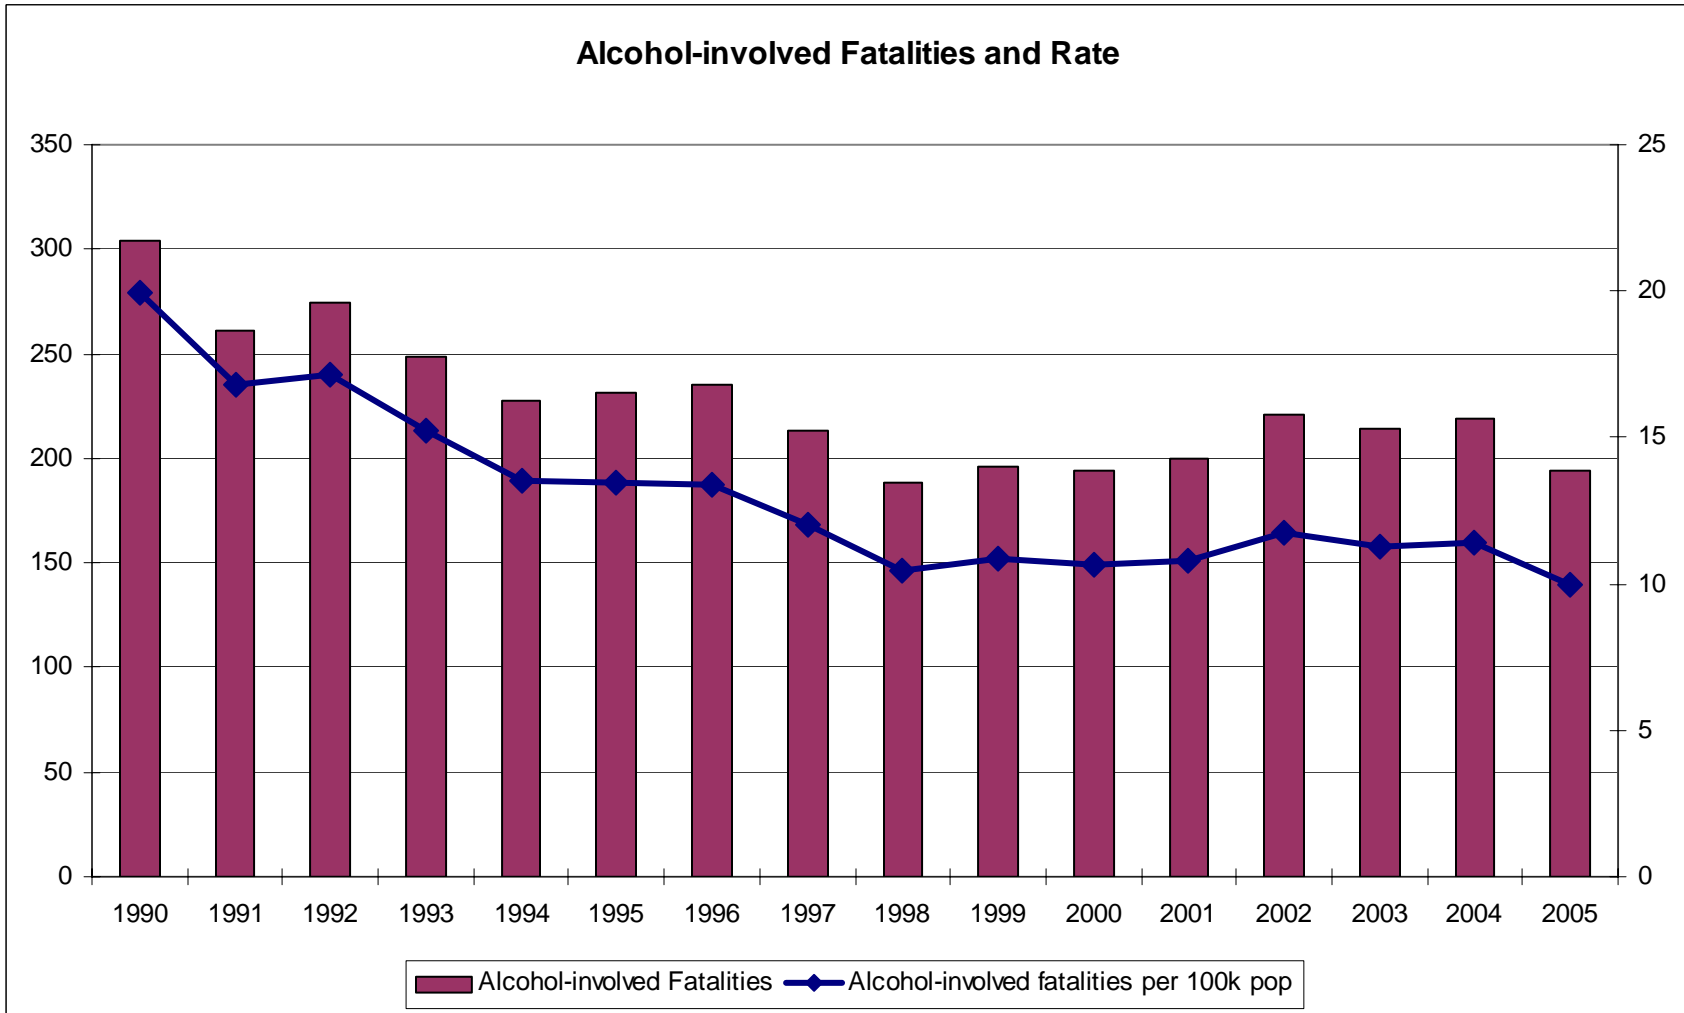

Some Alcohol-involved Crash Data, 1990 to 2005

Alcohol-involved Crashes in NM

Alcohol-involved Serious Injury Crashes (Visible or Incapacitating injury)