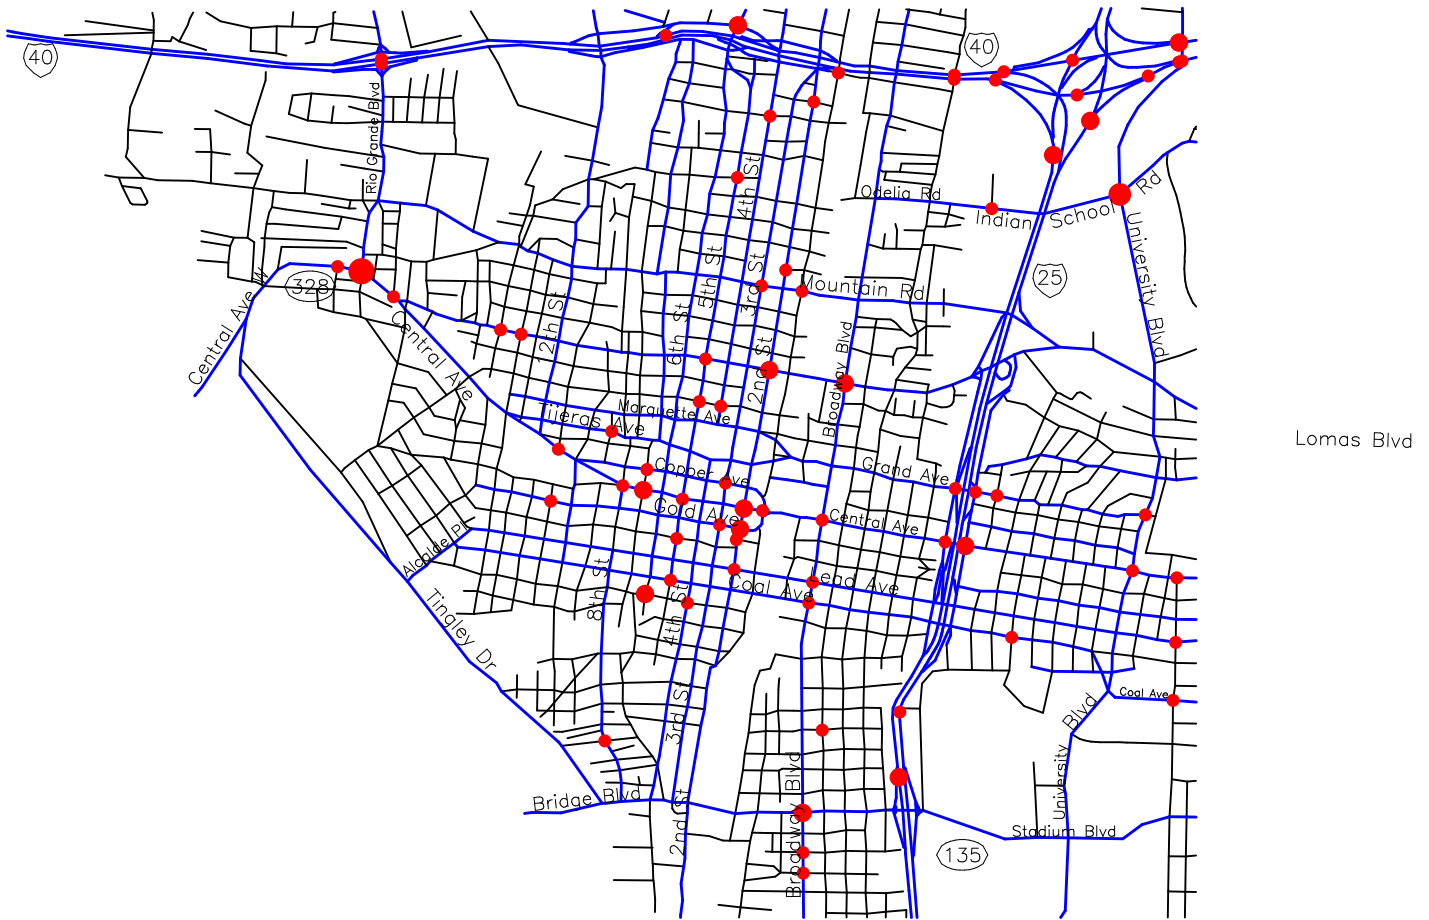

-- The Geographic Road Network Data Base --

Downtown Albuquerque, NM Alcohol-Involved Crash Locations Calendar Year 2006

Alcohol Crash Locations	
●	One Crash
●	Two Crashes
●	Three Crashes
●	Four Crashes

Prepared for the New Mexico
Traffic Safety Bureau
Contract # C04950

DIVISION OF GOVERNMENT RESEARCH
The University of New Mexico
(505) 277-3305 11/06/07

feet