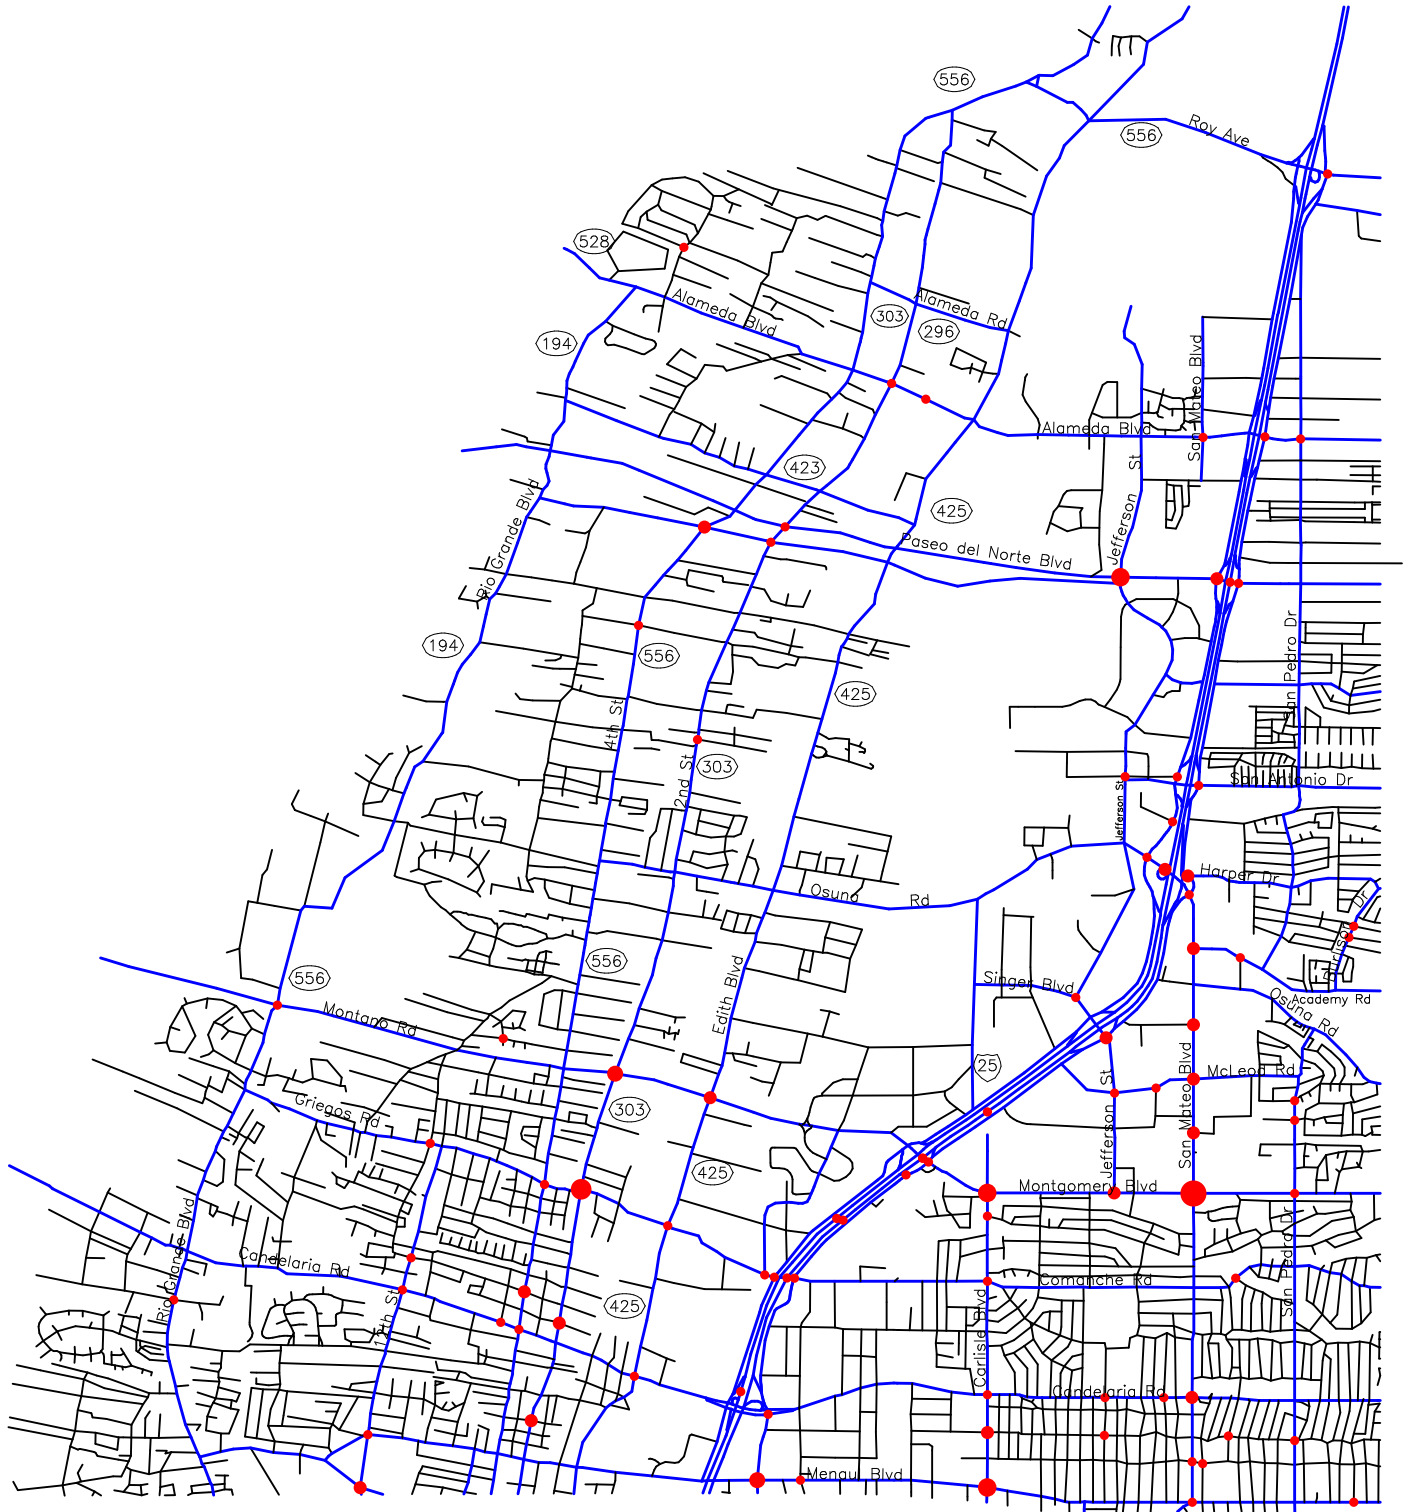

# North Central Albuquerque, NM

## Alcohol-Involved Crash Locations

### Calendar Year 2006

- Alcohol Crash Locations**
- One Crash
  - Two Crashes
  - Four Crashes
  - Six Crashes
  - Eight Crashes

Prepared for the New Mexico  
Traffic Safety Bureau  
Contract # C04950

DIVISION OF GOVERNMENT RESEARCH  
The University of New Mexico  
(505) 277-3305 11/06/07

0 1000 2000 3000 4000 5000 6000  
feet