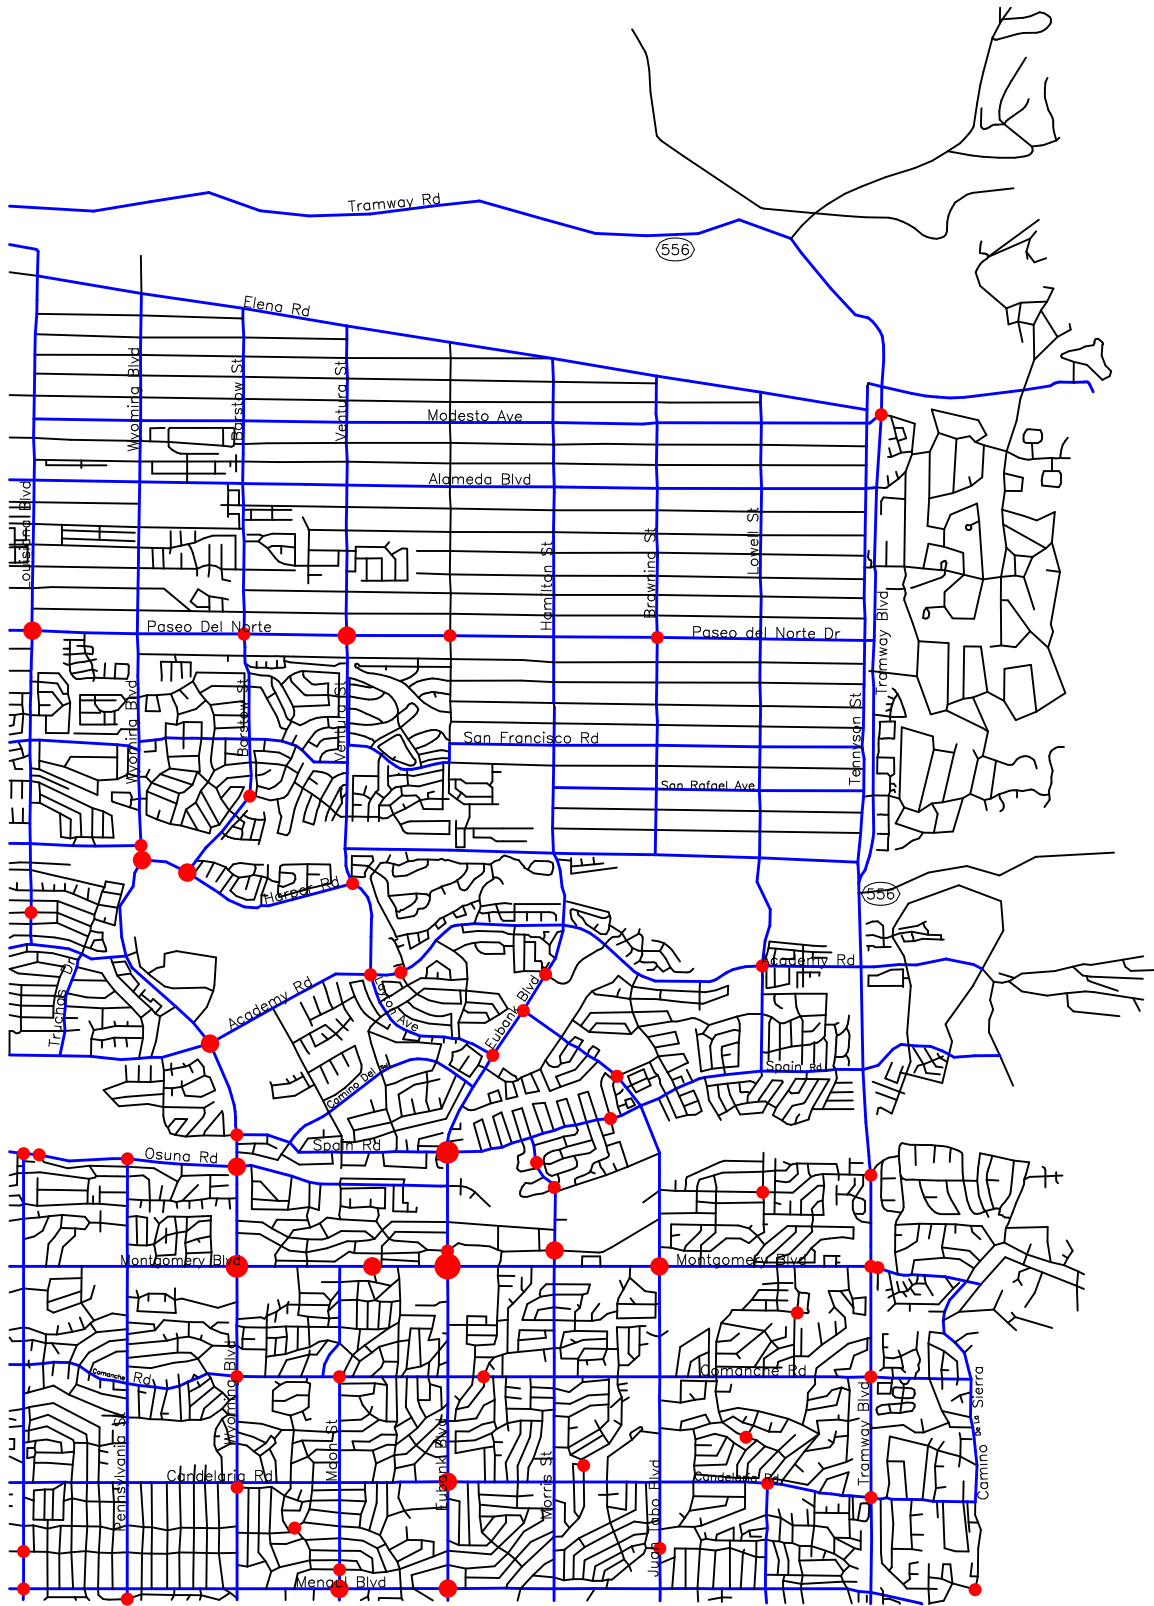

-- The Geographic Road Network Data Base --  
**Northeast Albuquerque, NM**  
**Alcohol-Involved Crash Locations**  
**Calendar Year 2006**

- | Alcohol Crash Locations                              |               |
|--|---------------|
| <span style="color: red;">●</span>                   | One Crash     |
| <span style="color: red; font-size: 1.2em;">●</span> | Two Crashes   |
| <span style="color: red; font-size: 1.5em;">●</span> | Three Crashes |
| <span style="color: red; font-size: 2em;">●</span>   | Four Crashes  |