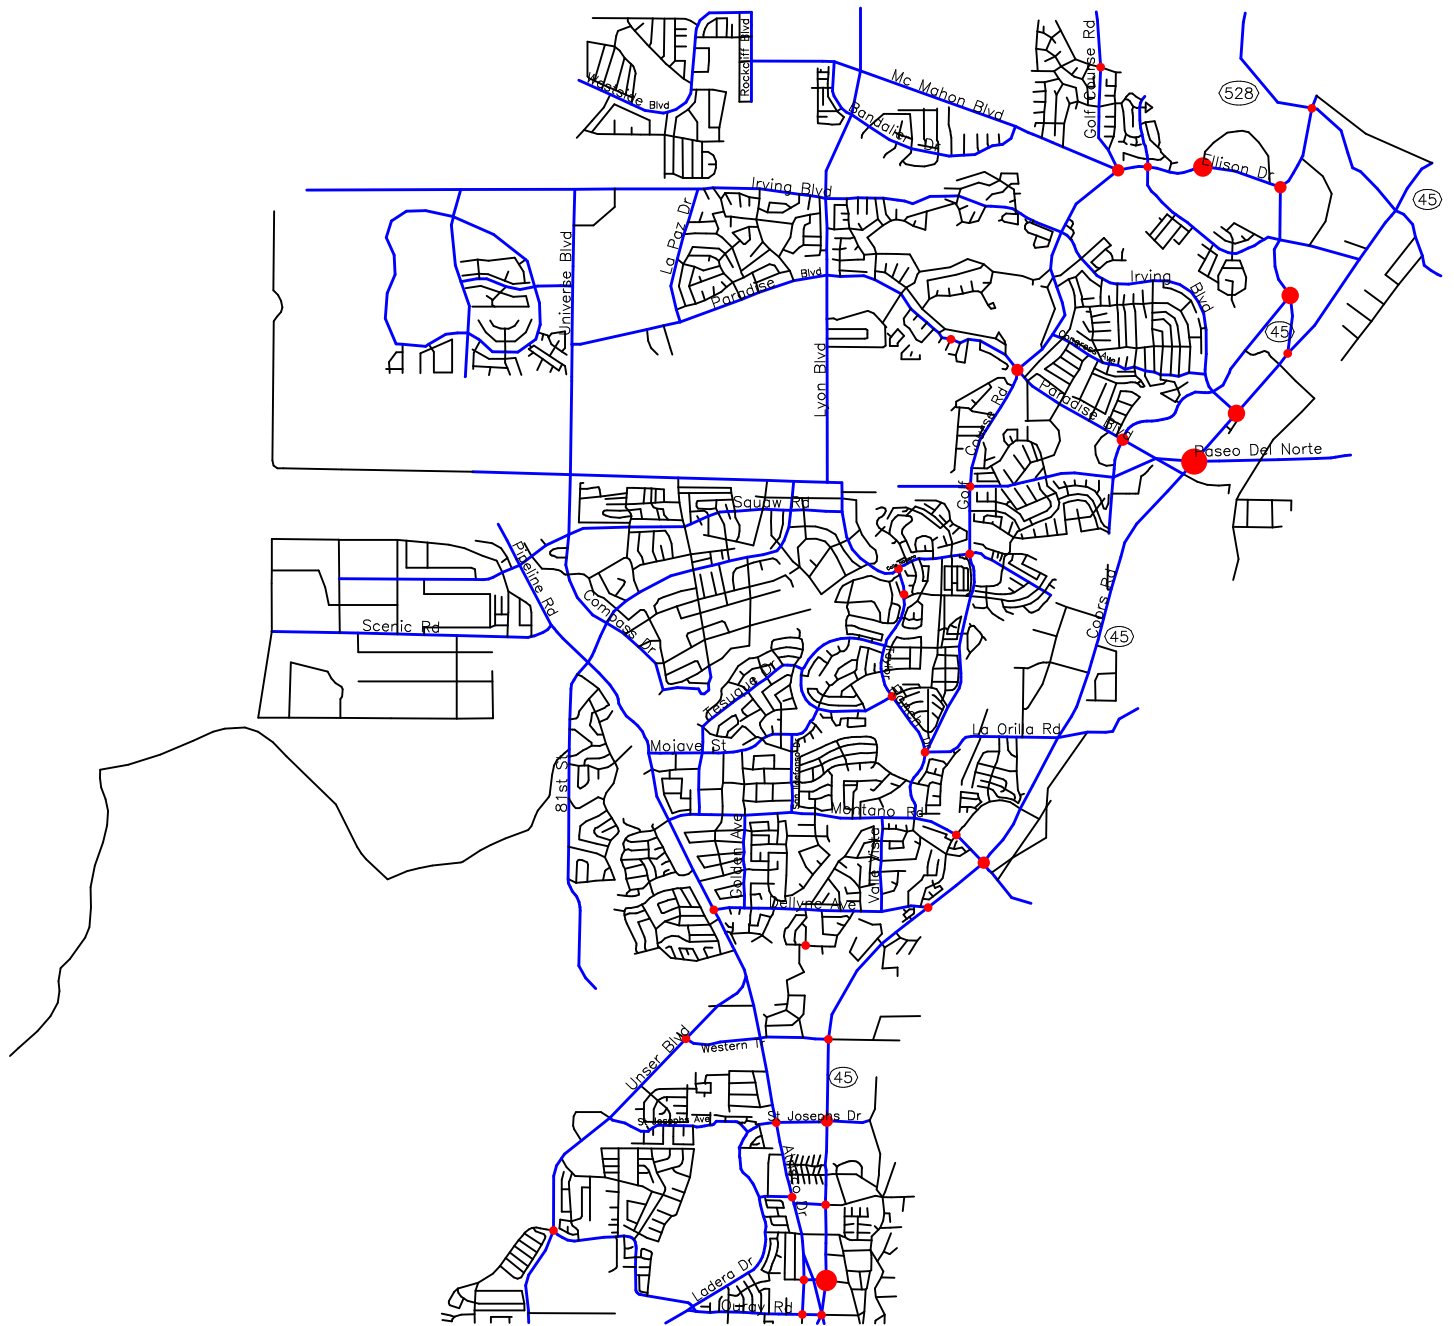

-- The Geographic Road Network Data Base --

# Northwest Albuquerque, NM

## Alcohol-Involved Crash Locations

### Calendar Year 2006

- Alcohol Crash Locations
- One Crash
  - Two Crashes
  - Four Crashes
  - Six Crashes
  - Eight Crashes
  - Nine Crashes

Prepared for the New Mexico  
Traffic Safety Bureau  
Contract # C04950