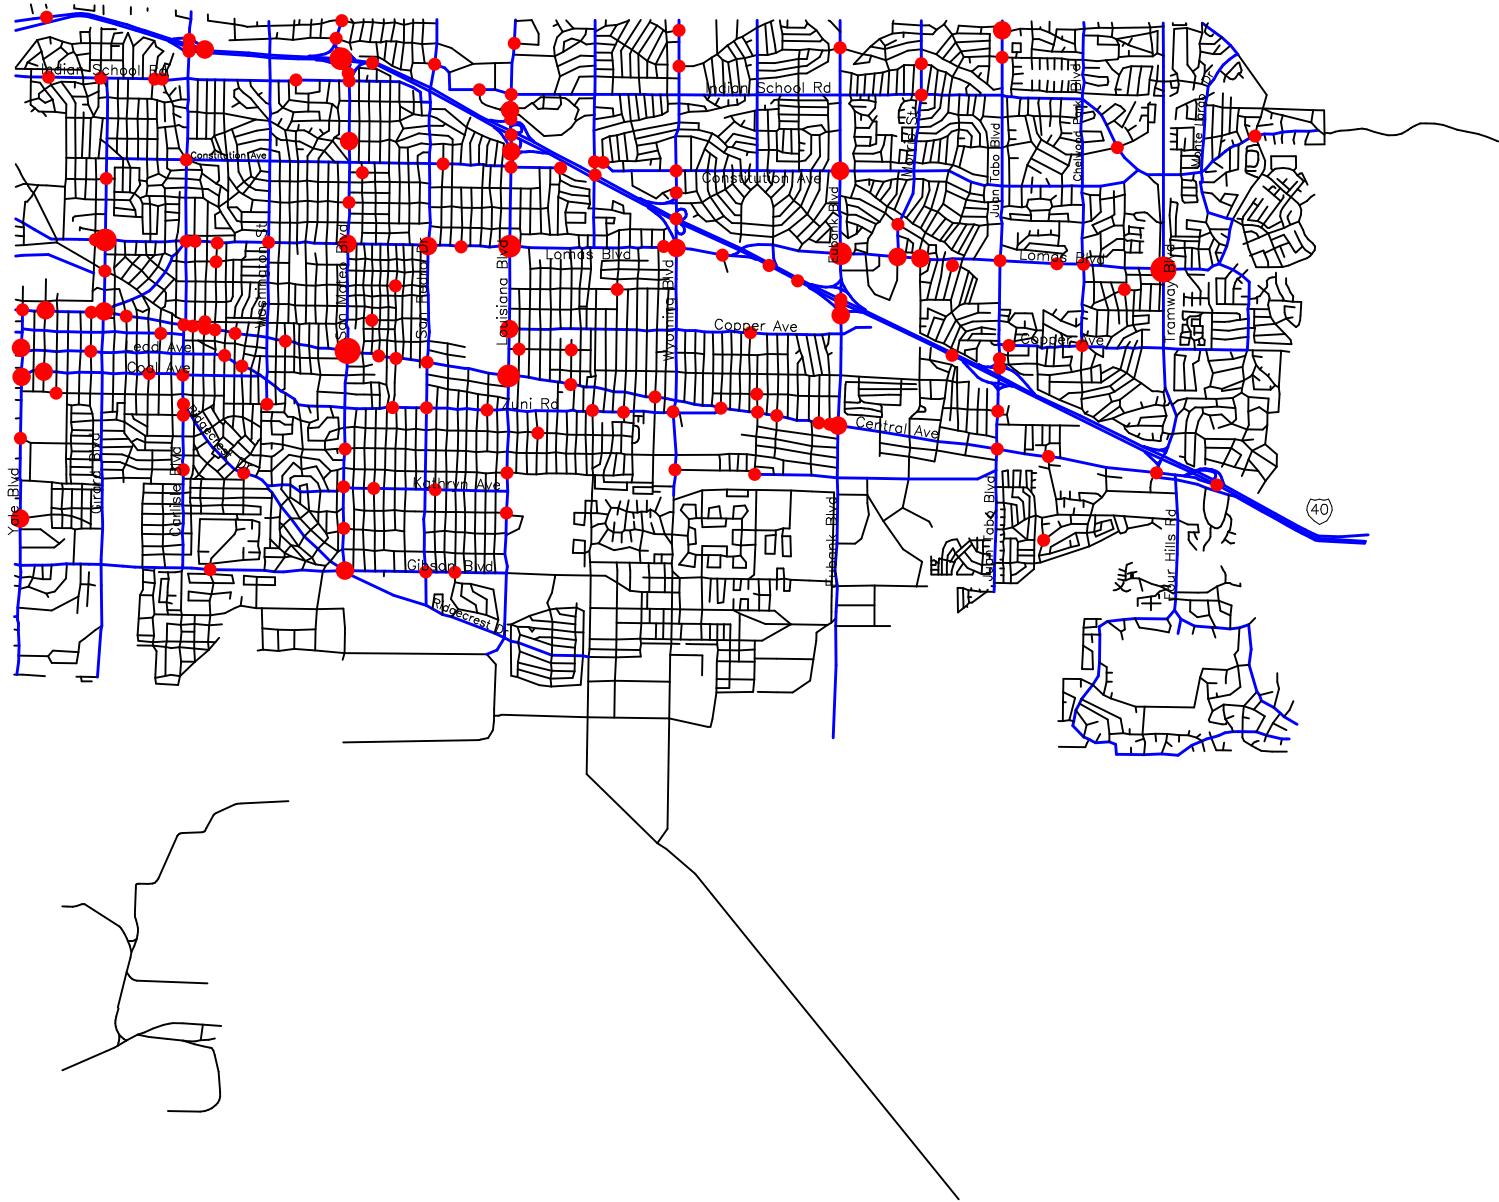

-- The Geographic Road Network Data Base --

# Southeast Albuquerque, NM

## Alcohol-Involved Crash Locations

### Calendar Year 2006

- Alcohol Crash Locations
- One Crash
  - Two Crashes
  - Three Crashes
  - Four Crashes

Prepared for the New Mexico  
Traffic Safety Bureau  
Contract # C04950

DIVISION OF GOVERNMENT RESEARCH  
The University of New Mexico  
(505) 277-3305 11/06/07