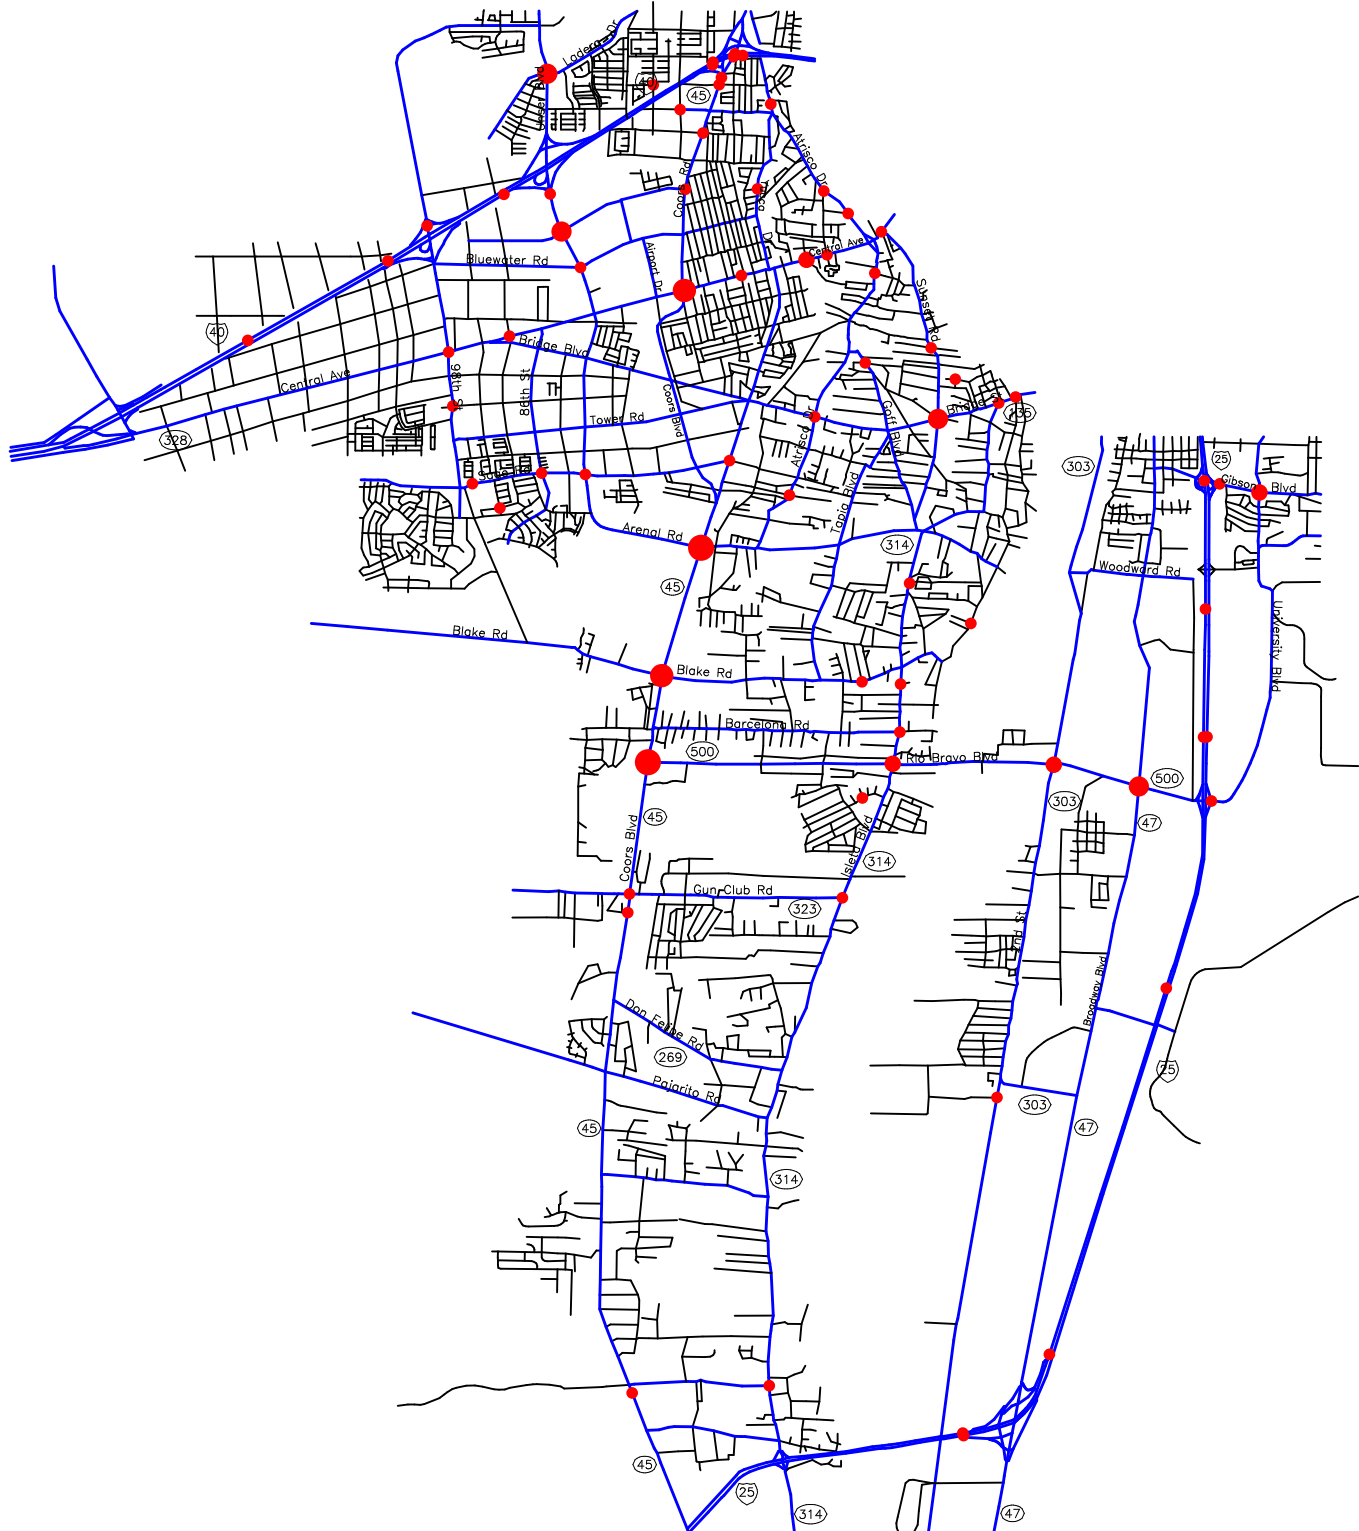

-- The Geographic Road Network Data Base --

Southwest Albuquerque, NM

Alcohol-Involved Crash Locations

Calendar Year 2006

- | Alcohol Crash Locations | |
|---|---------------|
| ● (smallest) | One Crash |
| ● (small) | Two Crashes |
| ● (medium) | Three Crashes |
| ● (large) | Four Crashes |
| ● (largest) | Five Crashes |

Prepared for the New Mexico
Traffic Safety Bureau
Contract # C04950

DIVISION OF GOVERNMENT RESEARCH
The University of New Mexico
(505) 277-3305 11/06/07