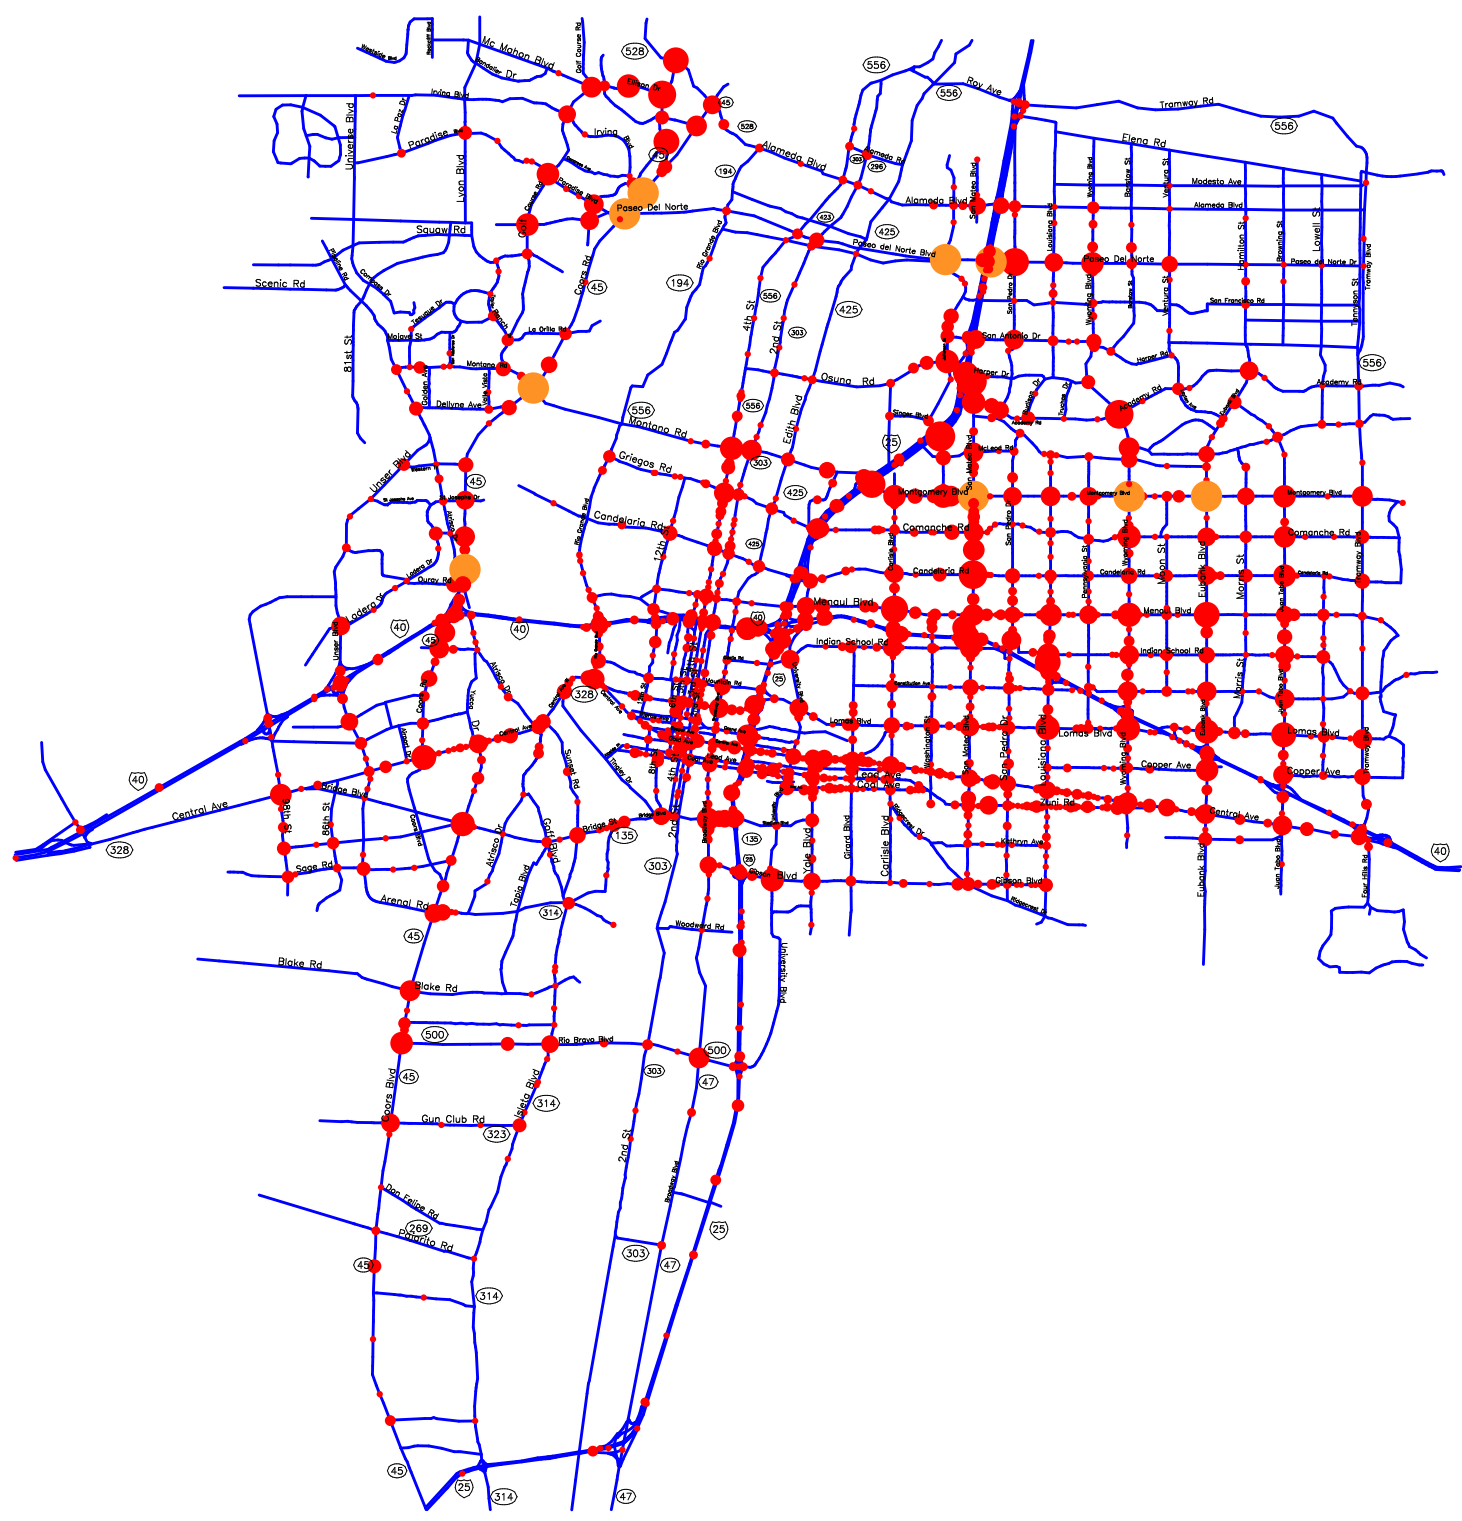

-- The Geographic Road Network Data Base --
**City of Albuquerque, NM – Major Roads
 Fatal and Injury Crash Locations
 Calendar Year 2006**

- Fatal and Injury Crash Locations**
- One Crash
 - Five Crashes
 - Ten Crashes
 - Fifteen Crashes
 - Twenty Crashes
 - Over Twenty-five Crashes (max=43)

Prepared for the New Mexico
 Traffic Safety Bureau
 Contract # C04950

DIVISION OF GOVERNMENT RESEARCH
 The University of New Mexico
<http://www.unm.edu/~dgrint>
 (505) 277-3305 11/21/08

0 0.5 1 1.5 2 2.5 3
 miles