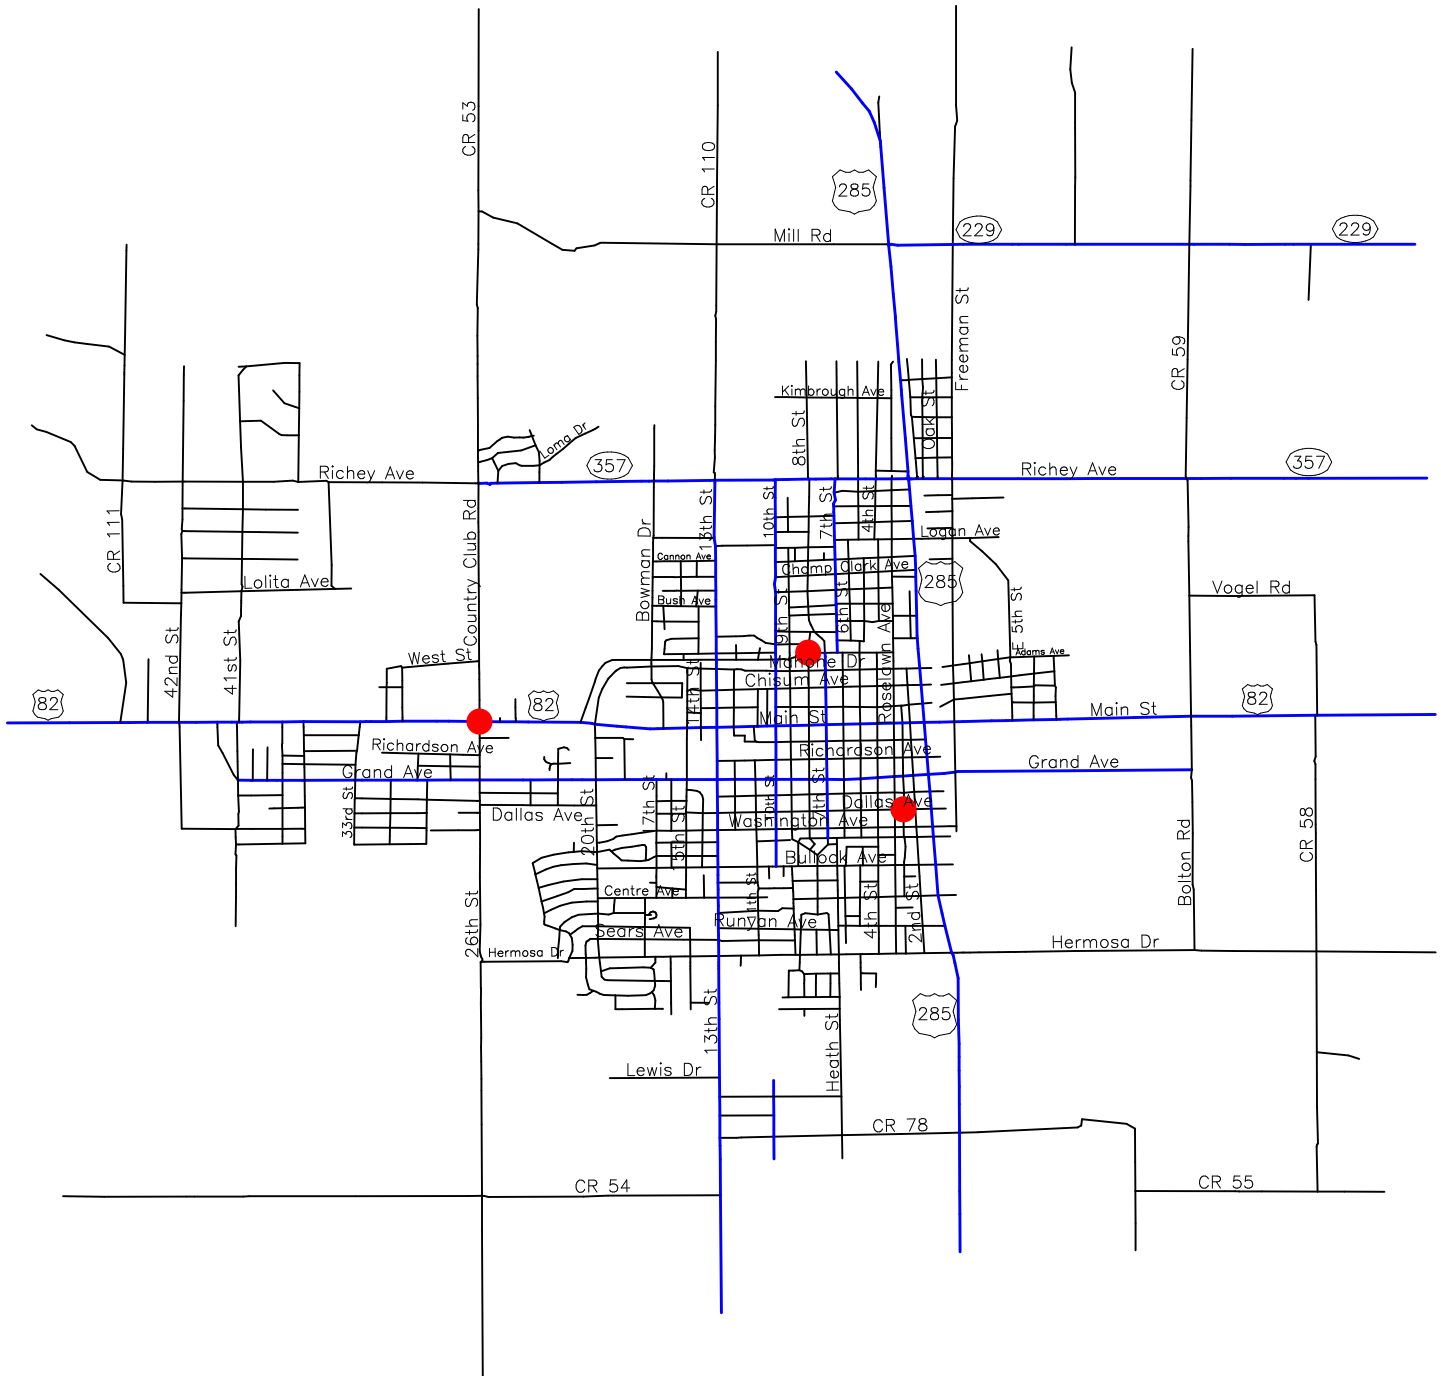

City of Artesia, NM

Teenage Alcohol-Involved Crash Locations

Calendar Year 2001 - 2006

Alcohol Crash Locations
● One Crash

Prepared for the New Mexico
Traffic Safety Bureau
Contract # C04950

DIVISION OF GOVERNMENT RESEARCH
The University of New Mexico
(505) 277-3305
11/07/07