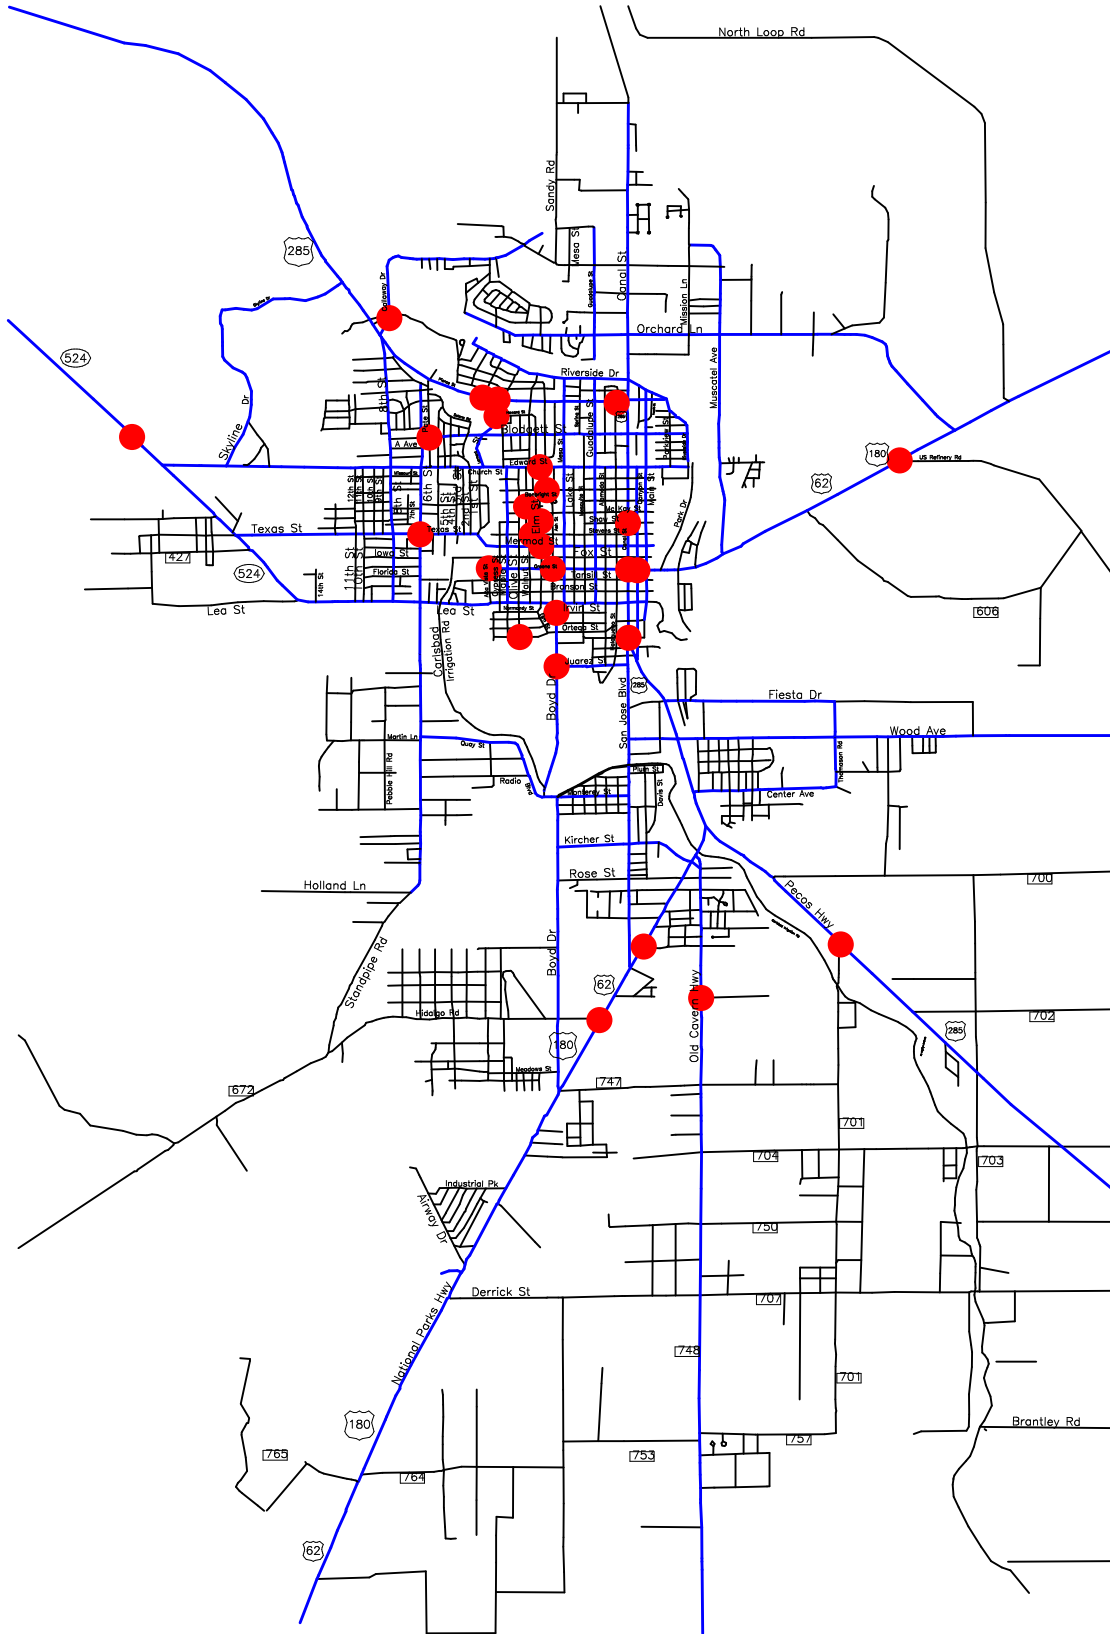

-- The Geographic Road Network Data Base --  
**City of Carlsbad, NM**  
**Alcohol-Involved Crash Locations**  
**Calendar Year 2006**

Alcohol Crash Locations  
 One Crash

Prepared for the New Mexico  
 Traffic Safety Bureau  
 Contract # C04950