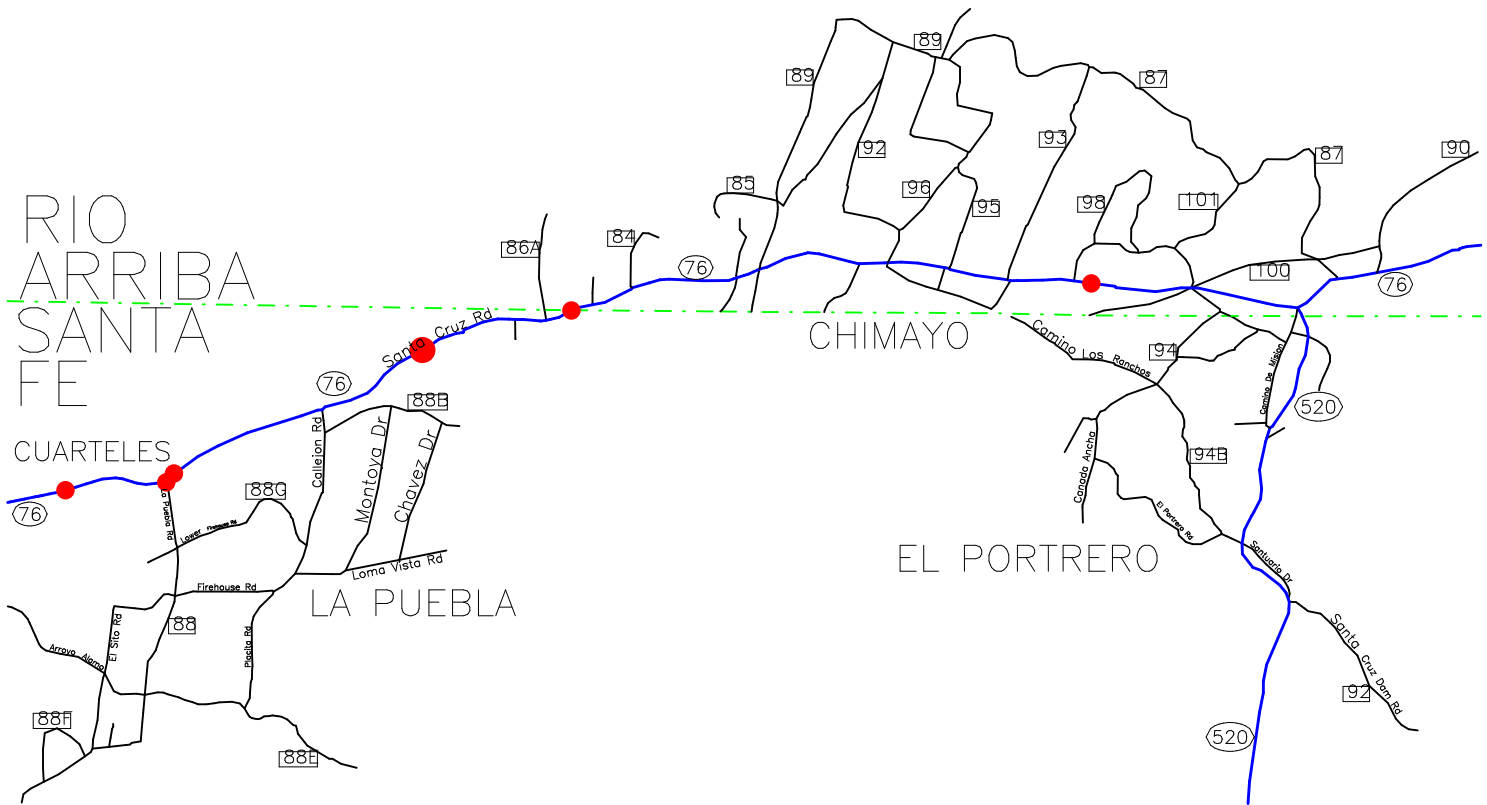

-- The Geographic Road Network Data Base --
The Chimayo Valley, NM
Alcohol-Involved Crash Locations
Calendar Year 2006

- | | |
|-------------------------|-------------|
| Alcohol Crash Locations | |
| ● | One Crash |
| ● | Two Crashes |