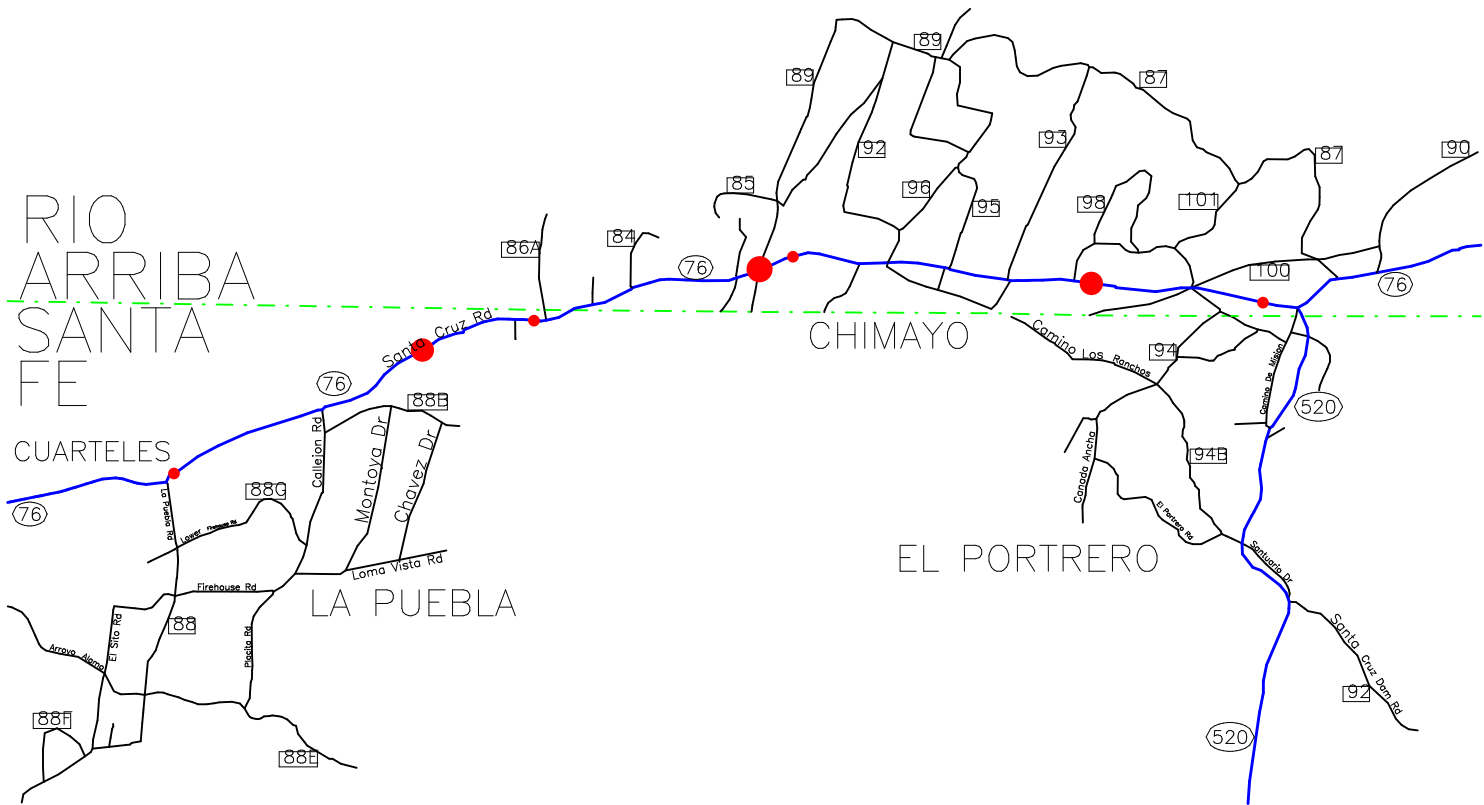

-- The Geographic Road Network Data Base --  
**The Chimayo Valley, NM**  
**Fatal and Injury Crash Locations**  
**Calendar Year 2006**

Fatal and Injury Crash Locations	
●	One Crash
●	Two Crashes
●	Three Crashes
●	Four Crashes
●	Five Crashes